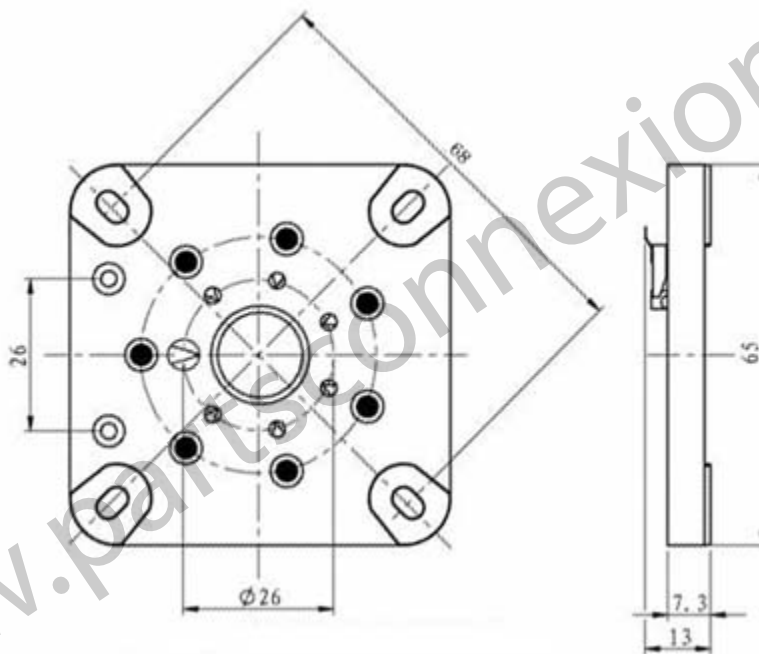

7-Pin (wafer style) Tube Socket:

(for 6C33C-B tube type)

SOCKET-59026 (Silver)

SOCKET-59027 (Gold)

NOTE: All dimensions are in millimeters (mm)

Toll Free: 1-866-681-9602 • Local: 905-681-9602 • Fax: 905-631-5777
Shipping Address: 5109 Harvester Rd, Unit B2 • Burlington • Ontario • Canada • L7L 5Y4
Website: www.partsconnexion.com • Email: info@partsconnexion.com