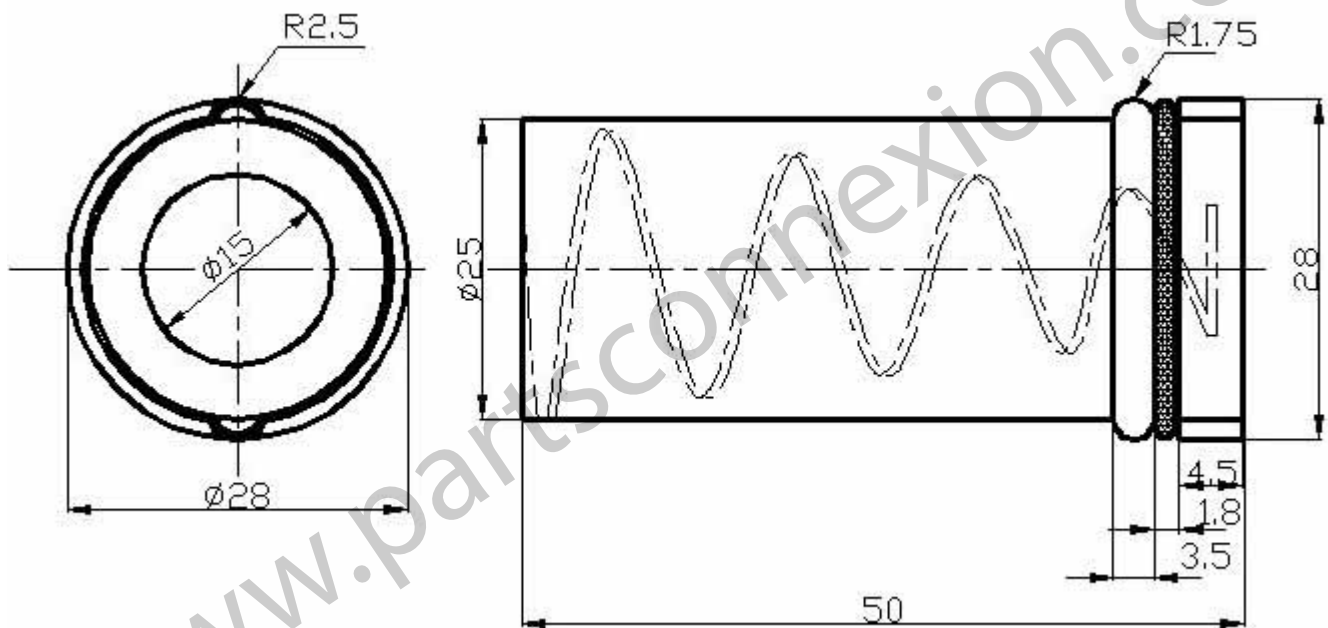

## 9-Pin Tube Shield:

(works with SOCKET-59002)

### SOCKET-59004

**NOTE:** All dimensions are in millimeters (mm)

Toll Free: 1-866-681-9602 • Local: 905-681-9602 • Fax: 905-631-5777  
Shipping Address: 5109 Harvester Rd, Unit B2 • Burlington • Ontario • Canada • L7L 5Y4  
Website: [www.partsconnexion.com](http://www.partsconnexion.com) • Email: [info@partsconnexion.com](mailto:info@partsconnexion.com)