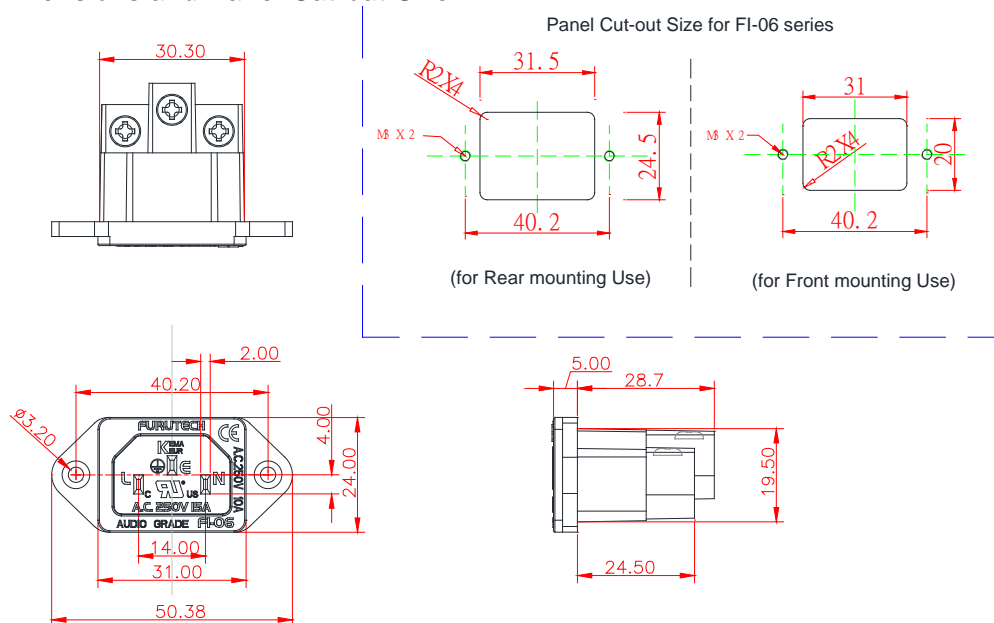

Dimensions and Panel Cut-out Size

Make A More Powerful Connection with Furutech!

FURUTECH CO., LTD • service@furutech.com • www.furutech.com