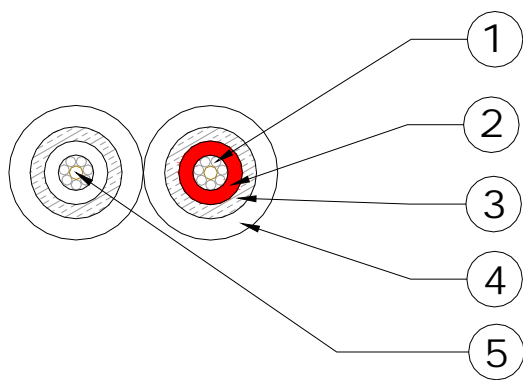

iHP-35ML-1.3M / 3.0M

iHP-35ML-XLR-1.3M / 3.0M [by request](#)

Not Just Another Pretty Face

The iHP-35ML is no ordinary cable; it's engineered and produced using Furutech's Pure Transmission technology. The cable features α (Alpha) OCC conductors treated with Furutech's α (Alpha) Process – a deep cryogenic and demagnetizing process. The connectors are 24k gold-plated 6.3mm stereo connector to 24k gold-plated MMCX-L connectors. The cable achieves extremely high noise isolation in a RoHS-Compliant sheath. The result is outstanding, wideband, colorful and engaging sound that audiophiles and music lovers will love.

Cable Construction

- 1 Main Conductor:
19-strand 0.1mm dia. Alpha OCC
- 2 Insulation:
RoHS compliant Special grade Teflon
- 3 Shield:
45-wrap 0.1mm dia. Silver plated Alpha OFC
- 4 Sheath:
RoHS compliant NC flexible PVC
- 5 Central Conductor:
1-Cotton and 3-Copper Foil-strand Special construction

Cross Sectional View

Conductors are all nonmagnetic 24k Gold-plated and treated with Furutech's α (Alpha) process

iHP-35ML- 1.3M / 3.0m terminated with to MMCX-L connectors

FP-701M XLR connectors to MMCX-L connectors by request.

Cable length 130cm (4.26ft) / 300 cm (9.84ft)

(For **SHURE 535, 425, 315, 215** Headphone use)

Enjoy the best sound around while looking – and sounding – as hip as they come!

ADL product enquiries email: service@adl-av.com