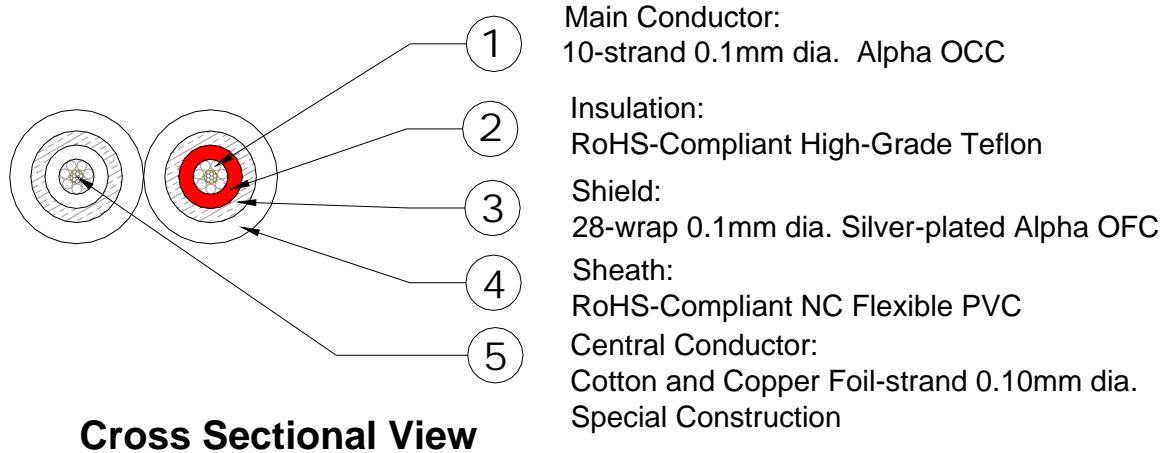

iHP-35M-1.3M & iHP-35M-0.9M

Not Just Another Pretty Face

The iHP-35M is no ordinary cable; it's engineered and produced using Furutech's Pure Transmission technology. The cable features α (Alpha) OCC conductors treated with Furutech's α (Alpha) Process – a deep cryogenic and demagnetizing process. The connectors are 24k gold-plated 3.5mm stereo connector to 24k gold-plated MMCX connector and the housing of 3.5mm connector is formed of nonmagnetic stainless steel and the housing of MMCX connector is special ceramic. The cable achieves extremely high noise isolation with RoHS-Compliant high grade Teflon insulation and a RoHS-Compliant sheath. The result is outstanding, wideband, colorful and engaging sound that audiophiles and music lovers will love.

Cable Construction

Conductors are all nonmagnetic 24k Gold-plated and treated with Furutech's α (Alpha) process

iHP-35M-1.3m terminated with a 3.5mm stereo connector to MMCX connector

Cable length 130cm (4.26ft) / 90cm (2.9ft)