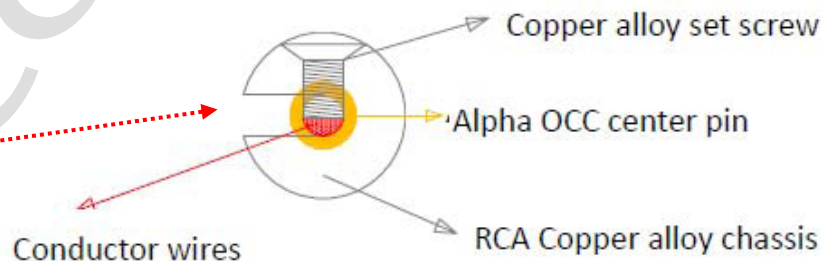

PARTS CONNEXION

FURUTECH

PURE TRANSMISSION

New for 2009!

High End Performance RCA Connector FP-108(R)

FTECH-72769 - set of 4

Features

- α (Alpha) OCC Rhodium-plated center conductor
- Copper Alloy Rhodium-plated body
- Copper Alloy Black locking collet housing
- Teflon insulation
- Conductor wire fixed with set screw or solder
- Specified for cable diameters to max. 9.3mm
- Dimensions: 13.8mm \pm 0.1mm diameter x 54mm \pm 0.1mm overall length

Specially engineered set screw construction ensures firm contact with Alpha OCC conductors