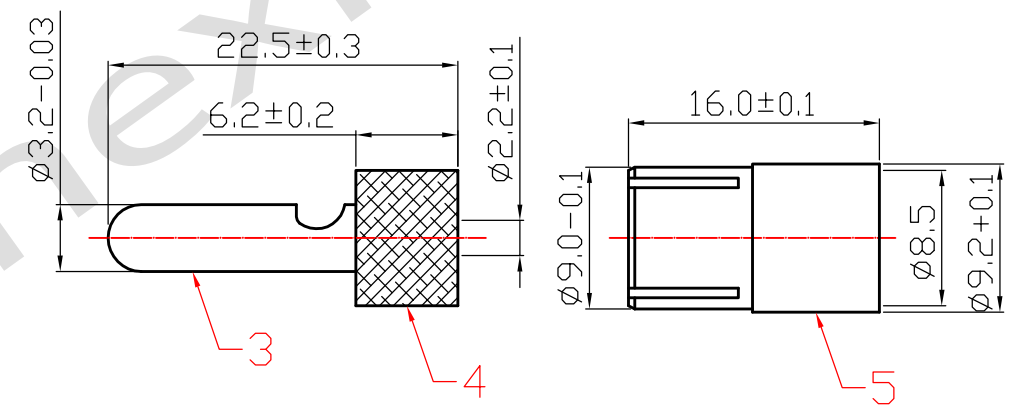

PARTS CONNEXION

CONNEX-53453

ELECTRICAL CHARACTERISTIC	
①	CONTACT RESISTANCE: ≤20mΩ MAX
②	INSULATION RESISTANCE: ≥100MΩ Min
③	WITHSTAND VOLTAGE: DC200V
④	CURRENT RATING: 1A/DC200V
⑤	OPERATING TEMPERATURE: -30°C ~ 60°C

6	CRIMPING TUBE	BRASS
5	METAL TUBE	BRASS
4	DIELECTRIC	TEF
3	PIN	BRASS

2	BACK COVER	BRASS
1	SHELL	BRASS

REV	PART NO. & SAMPLE NO.	DATE	BY
A	JR-0001/6.0mm		
B			

TOLERANCE	SIGNATURES	DATE
0 - 10 ±0.05	DRAFT:	
10 - 99 ±0.5	CHECKED:	
100 - 999 ±10.0	APPROVAL:	
1000 - 9999 ±100.00		
10000 - 99999 ±1000.00		
	SHEET	SCALE
	OF	UNIT
		REV
		CUSTOMER

TITLE	CUSTOMER
RCA Plug Chrome Plated For 5,6mm Cable Ring: Red, Black	

Toll Free: 1-866-681-9602 • Local: 905-681-9602 • Fax: 905-631-5777

Shipping Address: 5109 Harvester Rd, Unit B2 • Burlington • Ontario • Canada • L7L 5Y4