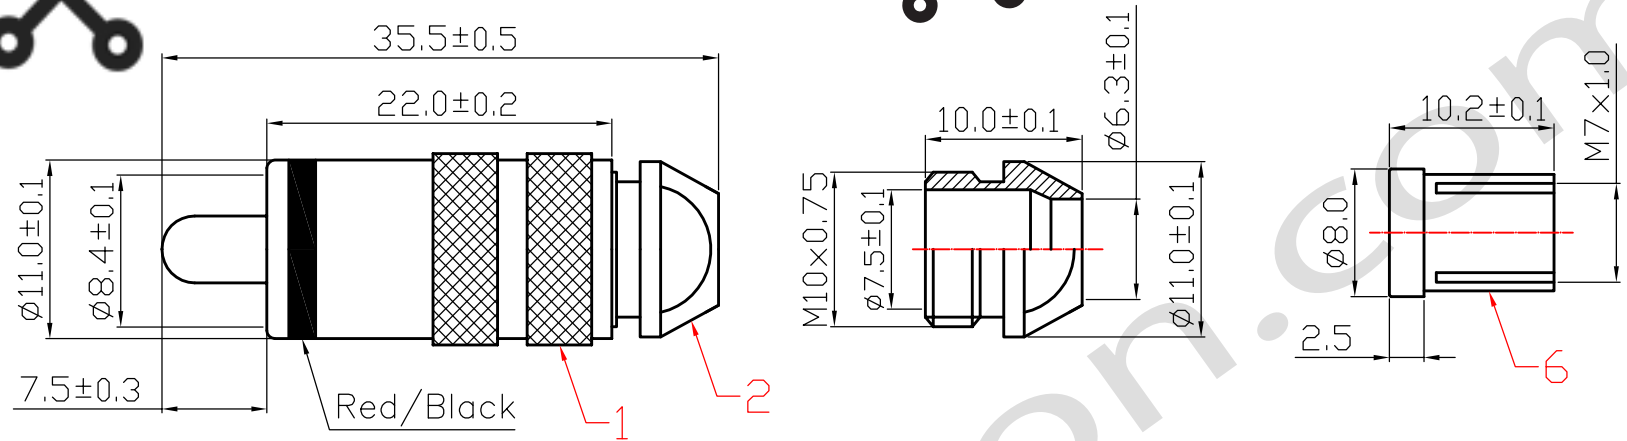

PARTS CONNEXION

CONNEX-53453

ELECTRICAL CHARACTERISTIC	
①	CONTACT RESISTANCE: ≤20mΩ MAX
②	INSULATION RESISTANCE: ≥100MΩ Min
③	WITHSTAND VOLTAGE: DC200V
④	CURRENT RATING: 1A/DC200V
⑤	OPERATING TEMPERATURE: -30°C ~ 60°C

6	CRIMPING TUBE	BRASS
5	METAL TUBE	BRASS
4	DIELECTRIC	TEF
3	PIN	BRASS

2	BACK COVER	BRASS
1	SHELL	BRASS

REV	PART NO. & SAMPLE NO.	DATE	BY
A	JR-0001/6.0mm		
B			

TOLERANCE	SIGNATURES	DATE
0 - 10 ±0.05	DRAFT:	
10 - 99 ±0.5	CHECKED:	
100 - 999 ±10.0	APPROVAL:	
1000 - 9999 ±100.00		
10000 - 99999 ±1000.00		
	SHEET	SCALE
	OF	UNIT
		REV
		CUSTOMER

TITLE	CUSTOMER
RCA Plug Chrome Plated For 5,6mm Cable Ring: Red, Black	

Toll Free: 1-866-681-9602 • Local: 905-681-9602 • Fax: 905-631-5777

Shipping Address: 5109 Harvester Rd, Unit B2 • Burlington • Ontario • Canada • L7L 5Y4