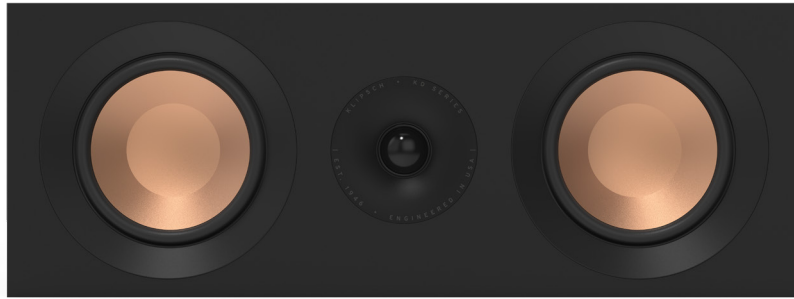

KD-52C

CENTER CHANNEL SPEAKER

ROOM FILLING THEATER SOUND

Delivering an incredible sound experience in an elegant package, the KD Series speakers provide soaring highs and booming lows while complementing your home décor. We put 75 years of acoustic technology into our award-winning home theater systems to give you an intense, cinematic experience every time you watch a movie or listen to music.

HIGH EFFICIENCY, LOW DISTORTION

Klipsch speakers are highly efficient and designed to produce more output using less energy. The detailed, accurate sound provides hours of listening pleasure.

DHORM TWEETER TECHNOLOGY

This unique Dhorm tweeter combines the benefits of a horn and dome design. What you get is smooth high frequency response, wide dynamic range and low distortion. To provide greater reliability and power handling capability, the tweeter uses a unique cooling system, giving you increased output, power handling and dynamic range.

SLEEK, CONTEMPORARY APPEARANCE

Stylish aesthetic with absolute durability that results in a seamless integration into any décor. The high-quality cabinet using the same design methods are our professional movie theater speakers, reducing vibration for a crisp, clear sound.