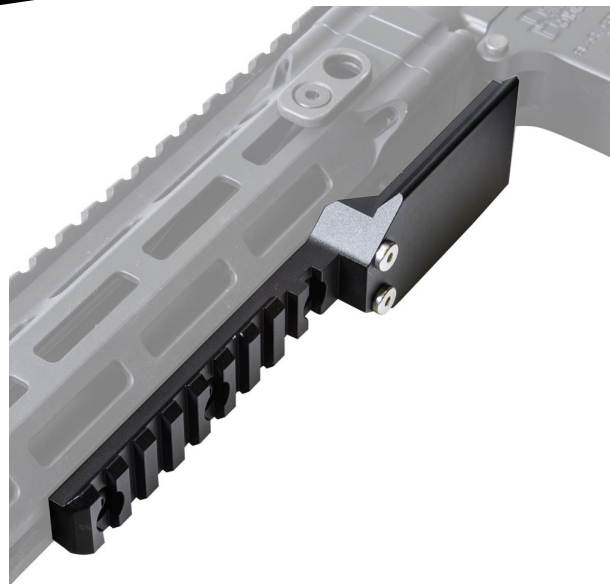

ARCATINNY MOUNT ADAPTER

**HEAVY DUTY
CONSTRUCTION**

EU-KJ89005

**ARCATINNY
MOUNT ADAPTER**

**ARCATINNY
MOUNT ADAPTER**

EU-KJ89005

TECHNICAL SPECIFICATIONS

DIMENSIONS, (MM)	69 x 28,1 x 1,8
FEATURES	ATTACHES FIREARM TO ACRA-SWISS OR PICATINNY REAPER RAIL. CAN MOUNT FIREARM TO AFTERMARKET ARCA-SWISS TRIPODS AND BASES. MOUNTS TO M-LOK® RAILS
FOOT MATERIAL	ALUMINUM
WEIGHT (GR)	86

INCLUDES: M-LOK SCREWS

EU-KJ89005