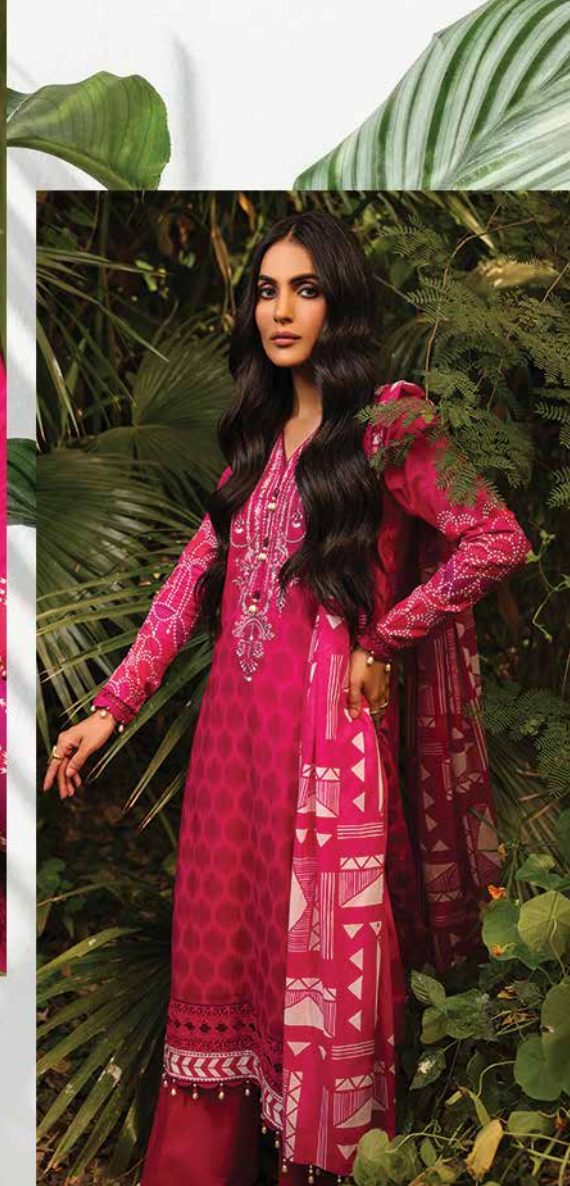

THE
SCENT
of Pine

SS-35-22-3-PINK | 2 PIECE | RS. 3,350

SS-27-22-3-RED | 3 PIECE | RS. 4,250
COMING SOON

SS-17-22-3-BEIGE | 3 PIECE | RS. 3,850

nirvana

SS-32-22-3-PINK | 2 PIECE | RS. 3,350

SS-44-22-3-RUST | 2 PIECE | RS. 2,750