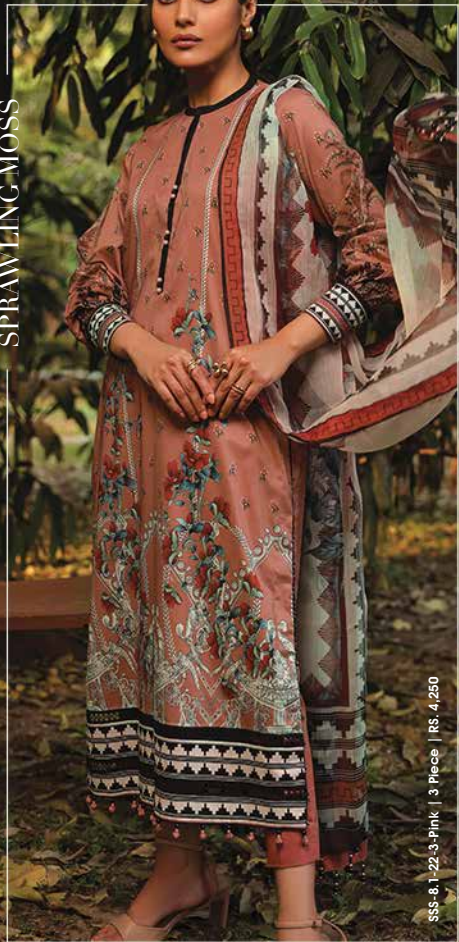

SS-07-22-3-BEIGE | 3 PIECE | RS. 4,750

SS-49-22-3-BLACK | 1 PIECE | RS. 1,850

ALICIA

CLASSIC

VERDANT
dreams

SS-13.1-22-3-Maroon | 3 Piece | Rs. 5,450
COMING SOON

SPRAWLING MOSS

SSS-8.1.22-3-Pink | 3 Piece | RS. 4,250