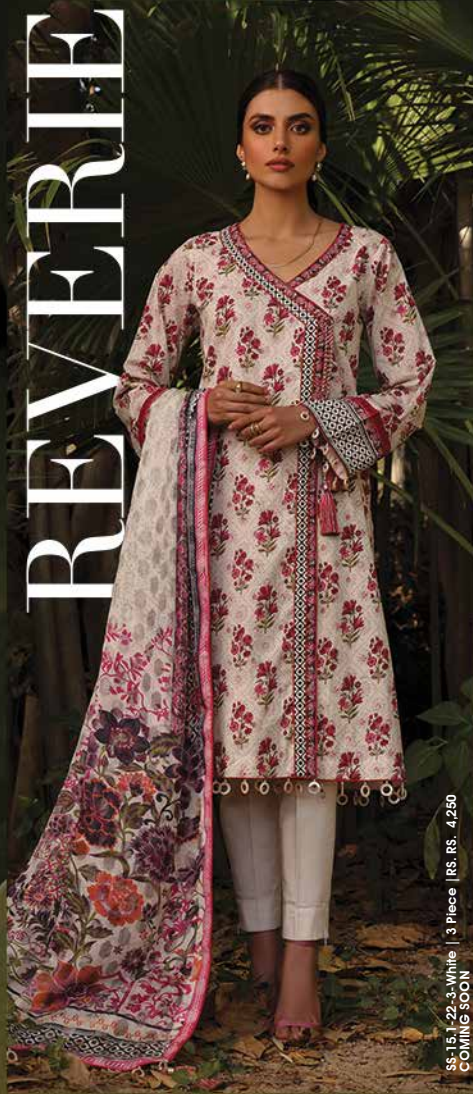

REVERIE

SS 15 | 2013 White | 3 Piece | RS. 4,250
COMING SOON