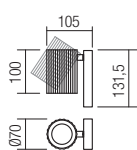

art. **01-2548** Matt White
art. **01-2549** Matt Black
art. **01-2582** Matt Gold

Lampholder	GU10
Power	1 x max. 7W
Input	230V, 50Hz

CE IP20

art. **01-2550** Matt White
art. **01-2551** Matt Black
art. **01-2583** Matt Gold