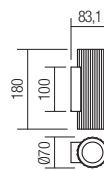

art. **01-2548** Matt White
art. **01-2549** Matt Black
art. **01-2582** Matt Gold

Lampholder	GU10
Power	1 x max. 7W
Input	230V, 50Hz

CE IP20

art. **01-2550** Matt White
art. **01-2551** Matt Black
art. **01-2583** Matt Gold