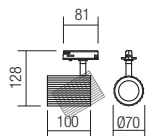

- art. **01-2558** Matt White
- art. **01-2559** Matt Black
- art. **01-2587** Matt Gold

Lampholder GU10
Power 1x max. 7W
Input 230V, 50Hz

CE IP20