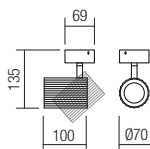

Lampholder	GU10
Power	1 x max. 7W
Input	230V, 50Hz

CE IP20