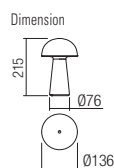

Photometry

USB CHARGER WITH CABLE (L. 1.5m) AND POWER SUPPLY ADAPTOR INCLUDED