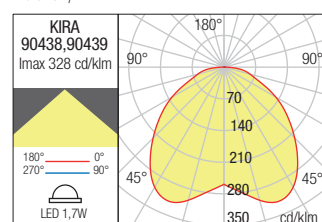

Photometry

USB CHARGER WITH CABLE (L. 1.5m) AND POWER SUPPLY ADAPTOR INCLUDED