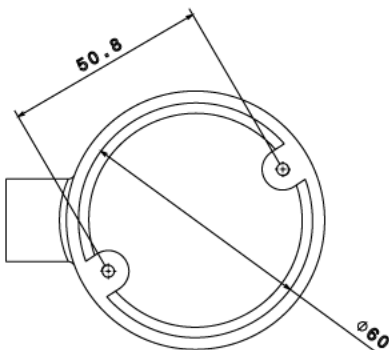

## MB1 - MALLEABLE CONDUIT BOX

**Description** MB1G / B - 20mm Terminal Malleable Conduit Box

**Finish** Galvanised (G) or Black Enamel (B)

**Material** Malleable Iron

**Packaging** Packed in qty 10

**Additional Notes** Compliant to LU Standard 1-085  
(For use on surface & sub-surface locations)

Isometric view

M20 CONDUIT THREAD x16MM DEEP

Top view

Side view

Front view

All measurements in mm unless otherwise stated