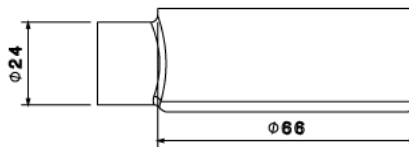

## MB1 - MALLEABLE CONDUIT BOX

**Description** MB1G / B - 20mm Terminal Malleable Conduit Box

**Finish** Galvanised (G) or Black Enamel (B)

**Material** Malleable Iron

**Packaging** Packed in qty 10

**Additional Notes** Compliant to LU Standard 1-085  
(For use on surface & sub-surface locations)

Isometric view

M20 CONDUIT THREAD x16MM DEEP

Top view

Side view

Front view

All measurements in mm unless otherwise stated