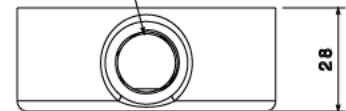

Isometric view

M20 CONDUIT THREAD x16MM DEEP

Top view

Side view

Front view

All measurements in mm unless otherwise stated