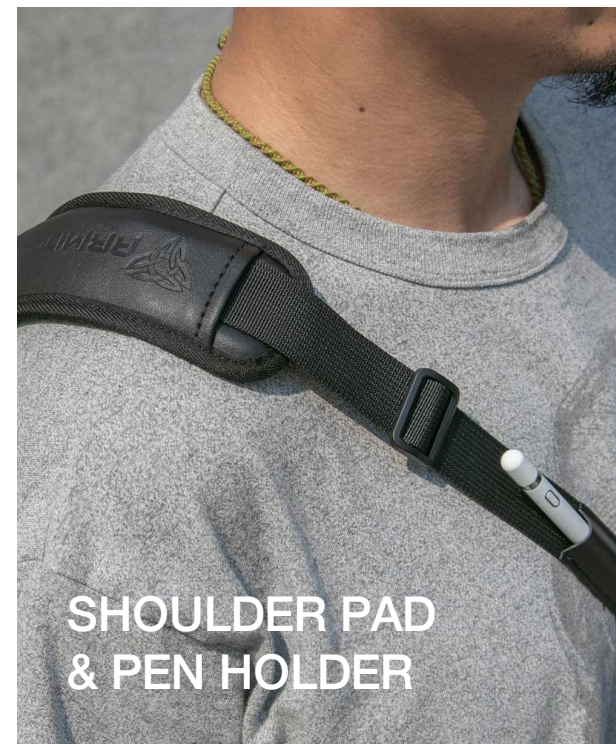

RIN
SERIES

IPAD SHOCKPROOF MIL-GRADE RUGGED CASE

RAINPROOF, SHOCKPROOF, HAND STRAP & KICKSTAND DESIGN

- Military Grade MIL-STD-810G 1.2 meter / 4 feet
- 360 degree swivel hand strap for one hand operation
- Kickstand for best viewing angle
- Super sturdy and Easy To Carry
- Optional shoulder strap

RIN
SERIES

APPLE IPAD SHOCKPROOF MIL-GRADE RUGGED CASE

RAINPROOF, SHOCKPROOF, HAND STRAP & KICKSTAND DESIGN

- Ultra 3 layers impact resistant design
- Crystal clear built-in screen protector
- Rainproof from the top of the device with the screen facing upward**
- Rigid engineering material covers protects against drops
- Extreme protection with TPU shock absorption jacket
- Military Grade MIL-STD-810G 1.2 meter / 4 feet shockproof protection
- Kickstand feature for typing, playing games and watching movies
- Hand straps design to free your hands and travel around
- Super sturdy and Easy To Carry. Absolutely Kids Friendly Design
- Front raised edges recess your screen to protect it when placed face down
- Form fitting design crafted with high precision
- Precise cutouts and tactile buttons ensure quick access and feedback

360 ° ROTATING HAND & SHOULDER STRAP

Design perfectly for your workflow
with one-handed operation

PT-CA2

Shoulder Strap

OPTIONAL
SHOULDER STRAP

BUILT-IN
HAND STRAP

KICKSTAND

PT-CA3

Safety Shoulder Strap with breakaway system, stylus holder & shoulder pad

BREAKAWAY
CLIP

SHOULDER PAD
& PEN HOLDER

QUICK
RELEASE

	MODEL	SKU	EAN	SIZE	WEIGHT
	iPad Pro 13 2024	RIN-iPad-PR10	4897047446184	295*240*25mm	538g
	iPad Pro 11 2024	RIN-iPad-PR11	4897047446191	265*206*25mm	410g
	iPad Air 11 2024	RIN-iPad-A5	4897047446207	265*206*25mm	410g
	iPad Air 13 2024	RIN-iPad-A6	4897047446214	295*240*25mm	538g