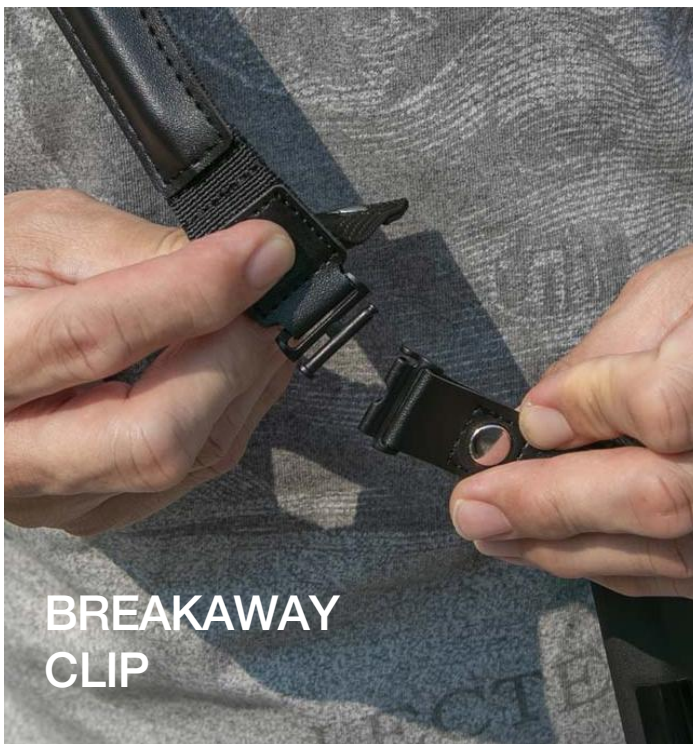

PT-CA3

Safety Shoulder Strap with breakaway system, stylus holder & shoulder pad

BREAKAWAY
CLIP