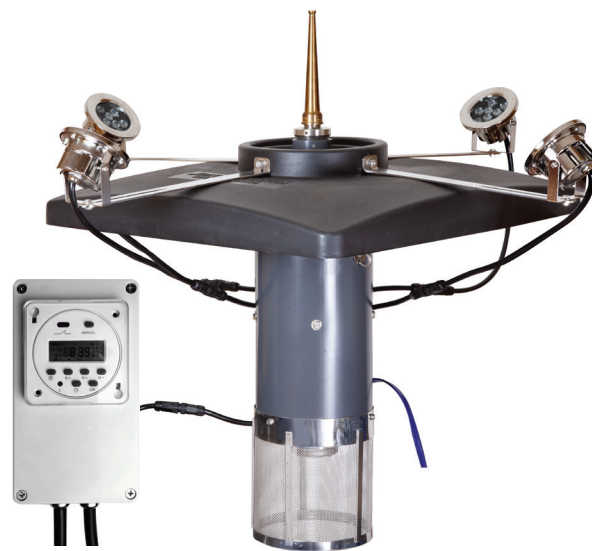

These 2 or 4 light kits install in minutes to your new or existing fountain and feature stainless-steel fixtures and brackets. Long-lasting. Energy-efficient. Simple to use. These LED lights will create a stunning focal point to your outdoor paradise.

**2 or 4 light kits include:**

- (2-4) LIGHTS WITH POWER CABLE
- (2-4) 1/2" BOLTS AND NUTS
- (2-4) STAINLESS STEEL ARMS

**TRANSFORMER CONTROL UNIT:**

- TIMER
- LED CONTROL BOX

**REMOTE CONTROL**

- 12 Volt
- 9 Watts Per Fixture
- 1230 Lumens

**2 or 4 light kits include:**

- Stainless steel lights and arm brackets
  - Power cables
  - All-weather transformer
  - Durable exterior grade power supply
- 12 Volt
  - 9 Watts Per Fixture
  - 1230 Lumens
  - 2800K Warm White