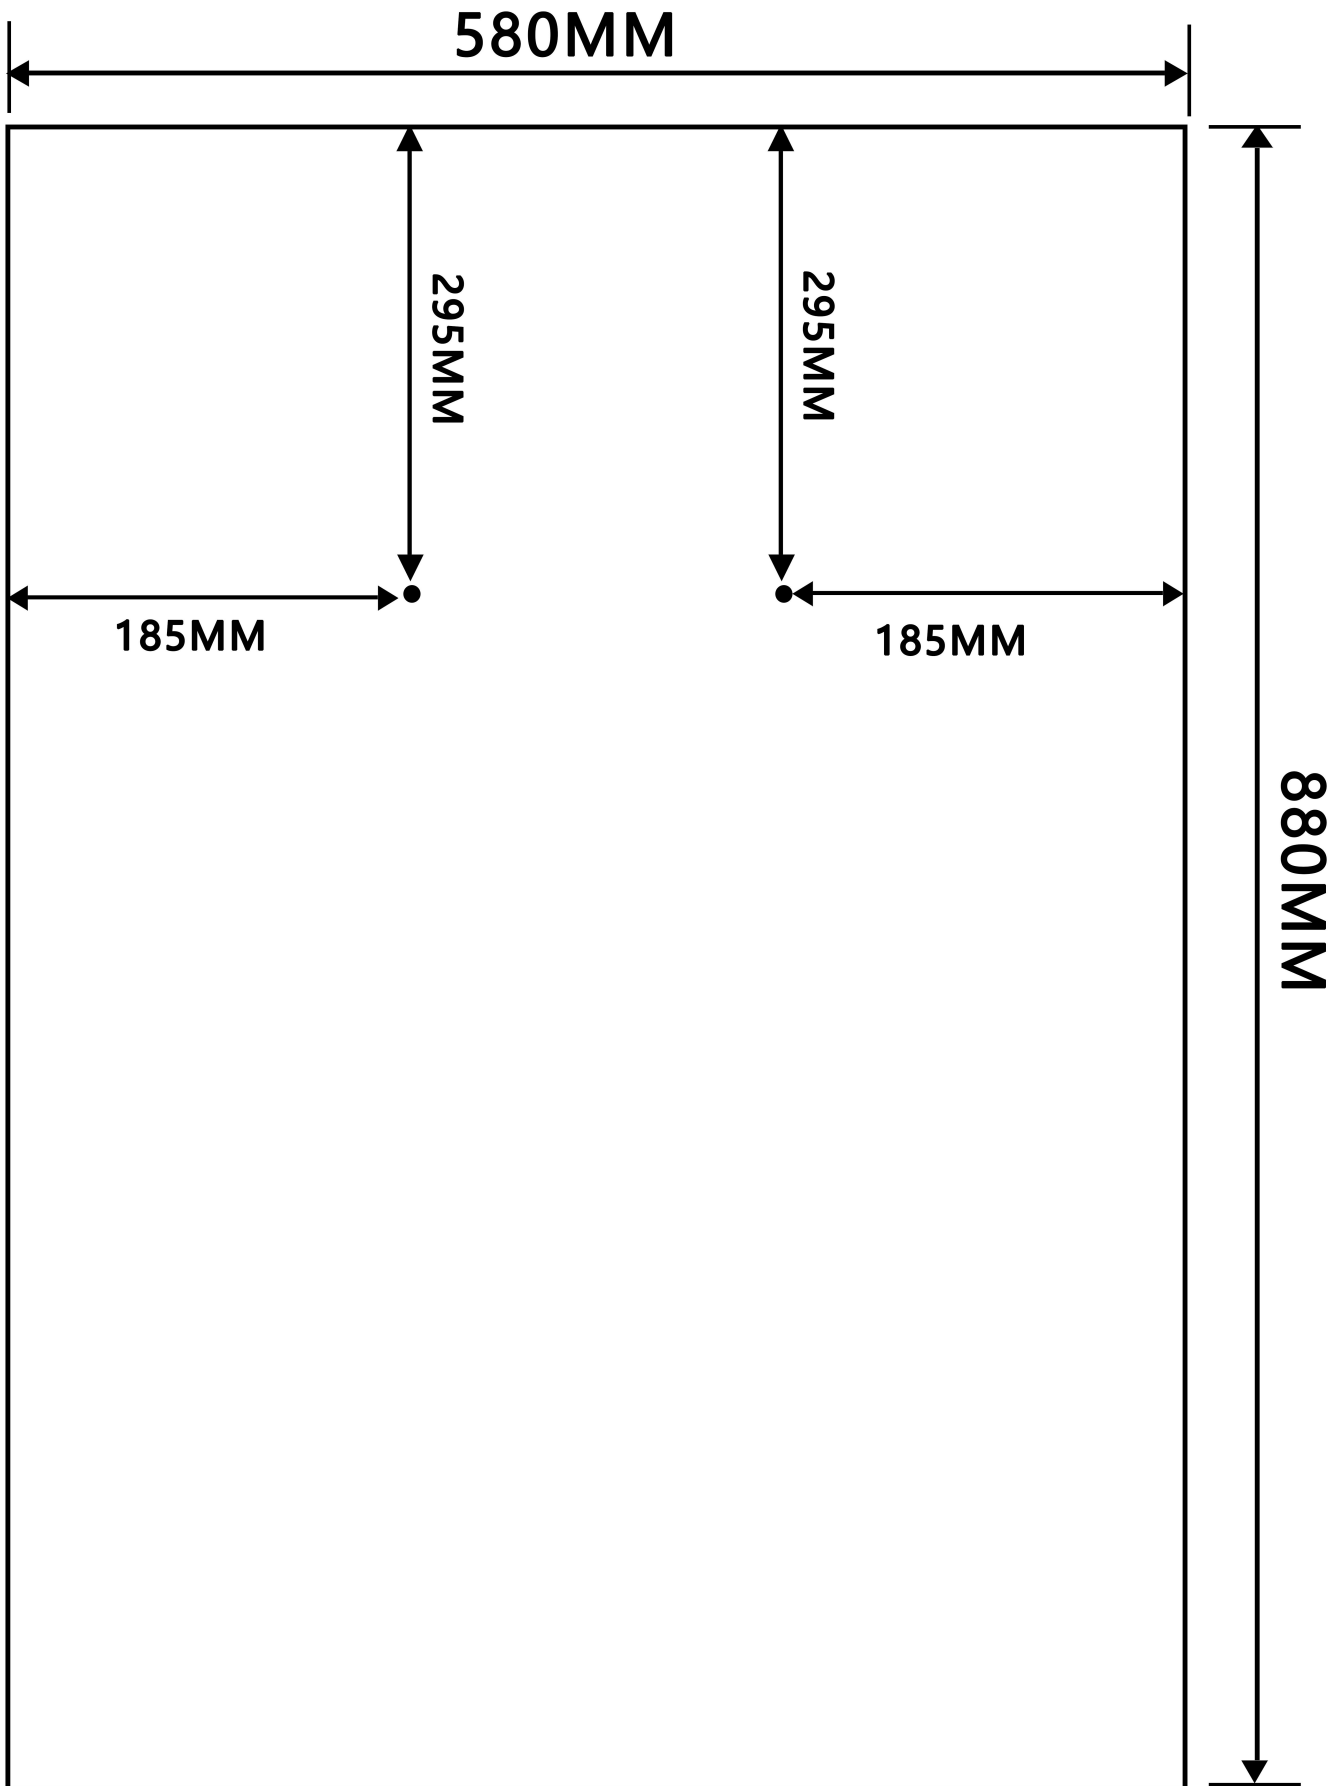

# # 42143 FERRARI DAYTONA SP3

\*THE MARKED POSITIONS ARE SUGGESTED DRILLING LOCATIONS.  
PLEASE PLACE THE MODEL IN POSITION FOR CONFIRMATION BEFORE  
DRILLING, OR ADJUST TO YOUR PREFERRED POSITION BEFORE DRILLING.