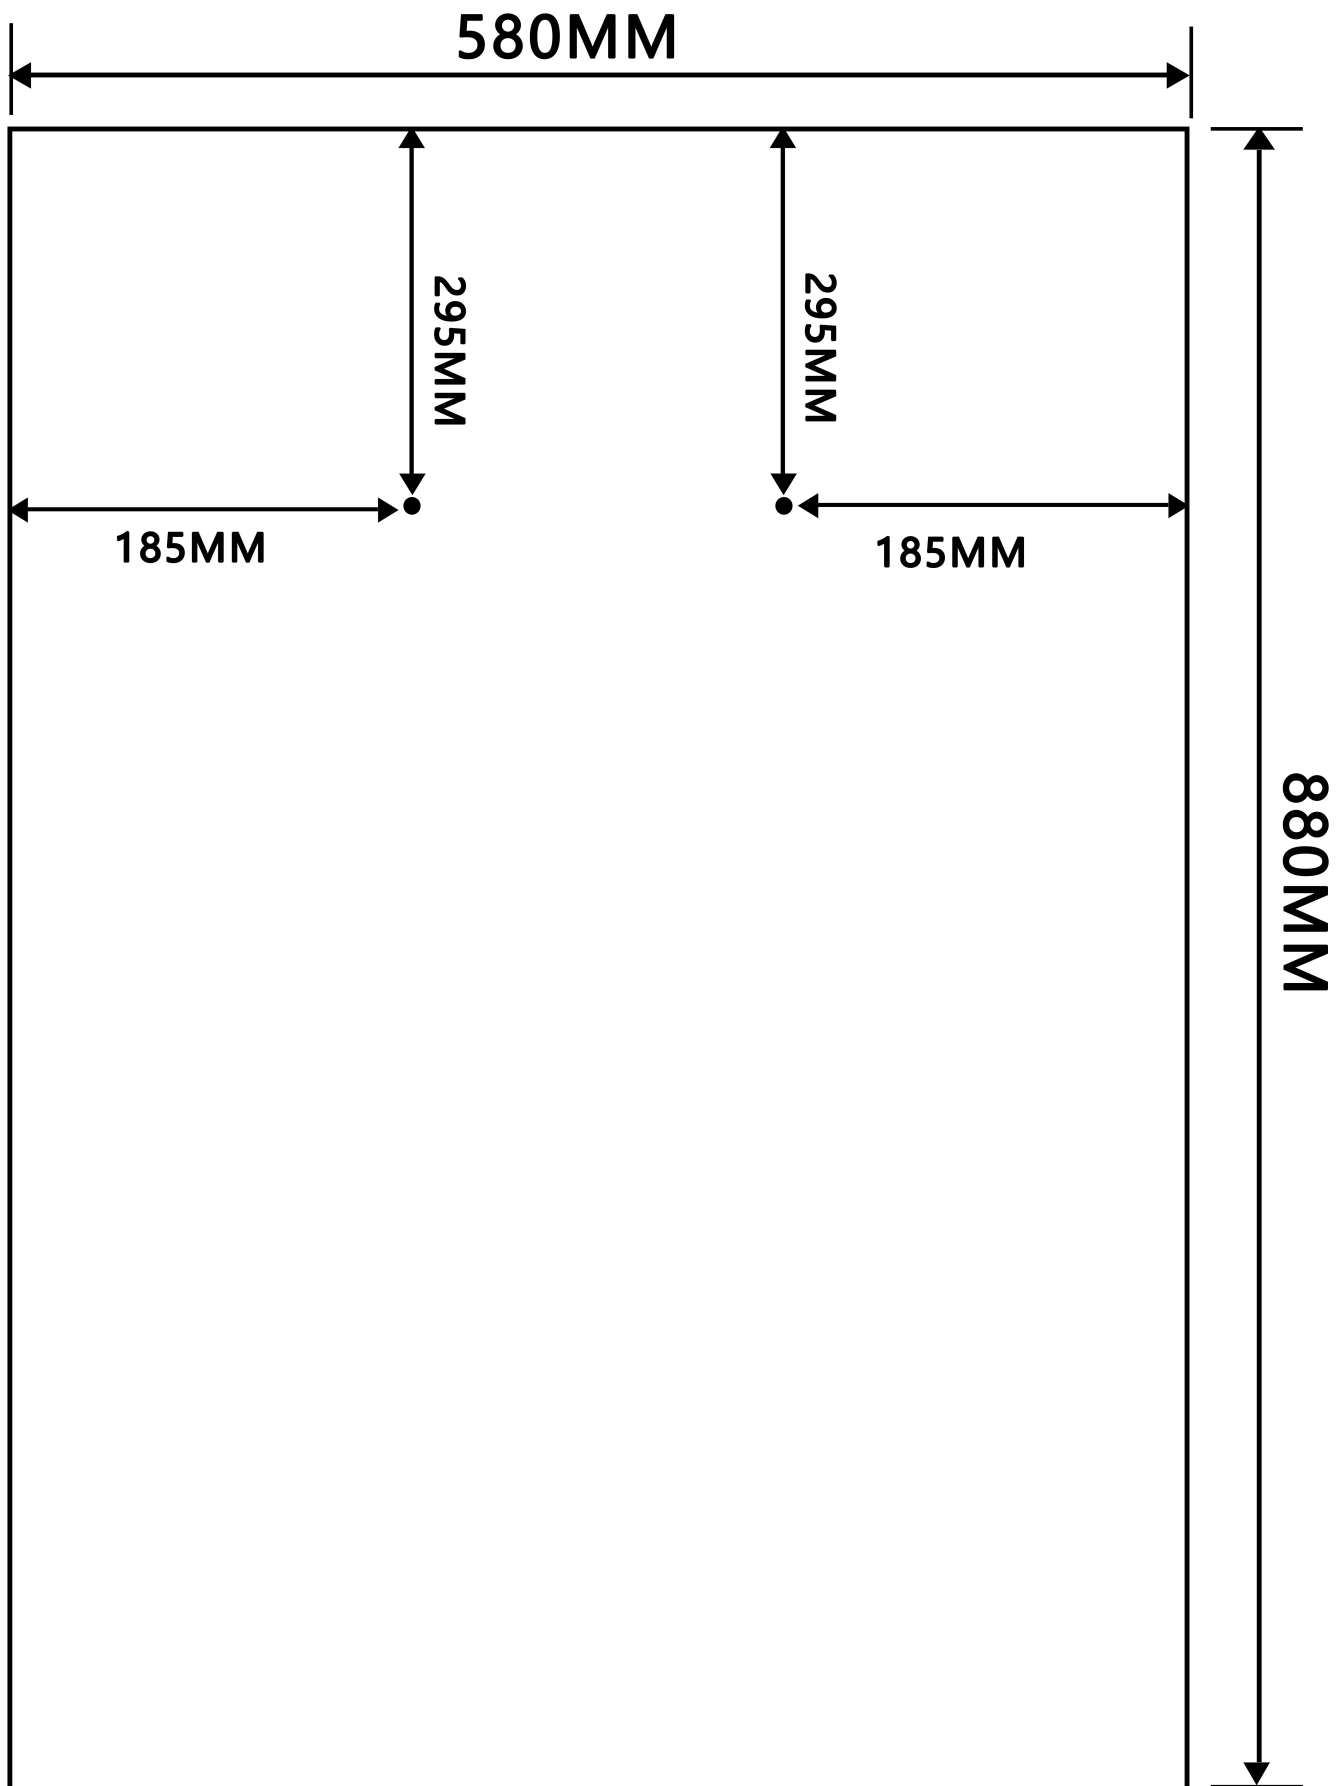

# #42115 LAMBORGHINI SIÁN FKP 37

\*THE MARKED POSITIONS ARE SUGGESTED DRILLING LOCATIONS.  
PLEASE PLACE THE MODEL IN POSITION FOR CONFIRMATION BEFORE  
DRILLING, OR ADJUST TO YOUR PREFERRED POSITION BEFORE DRILLING.