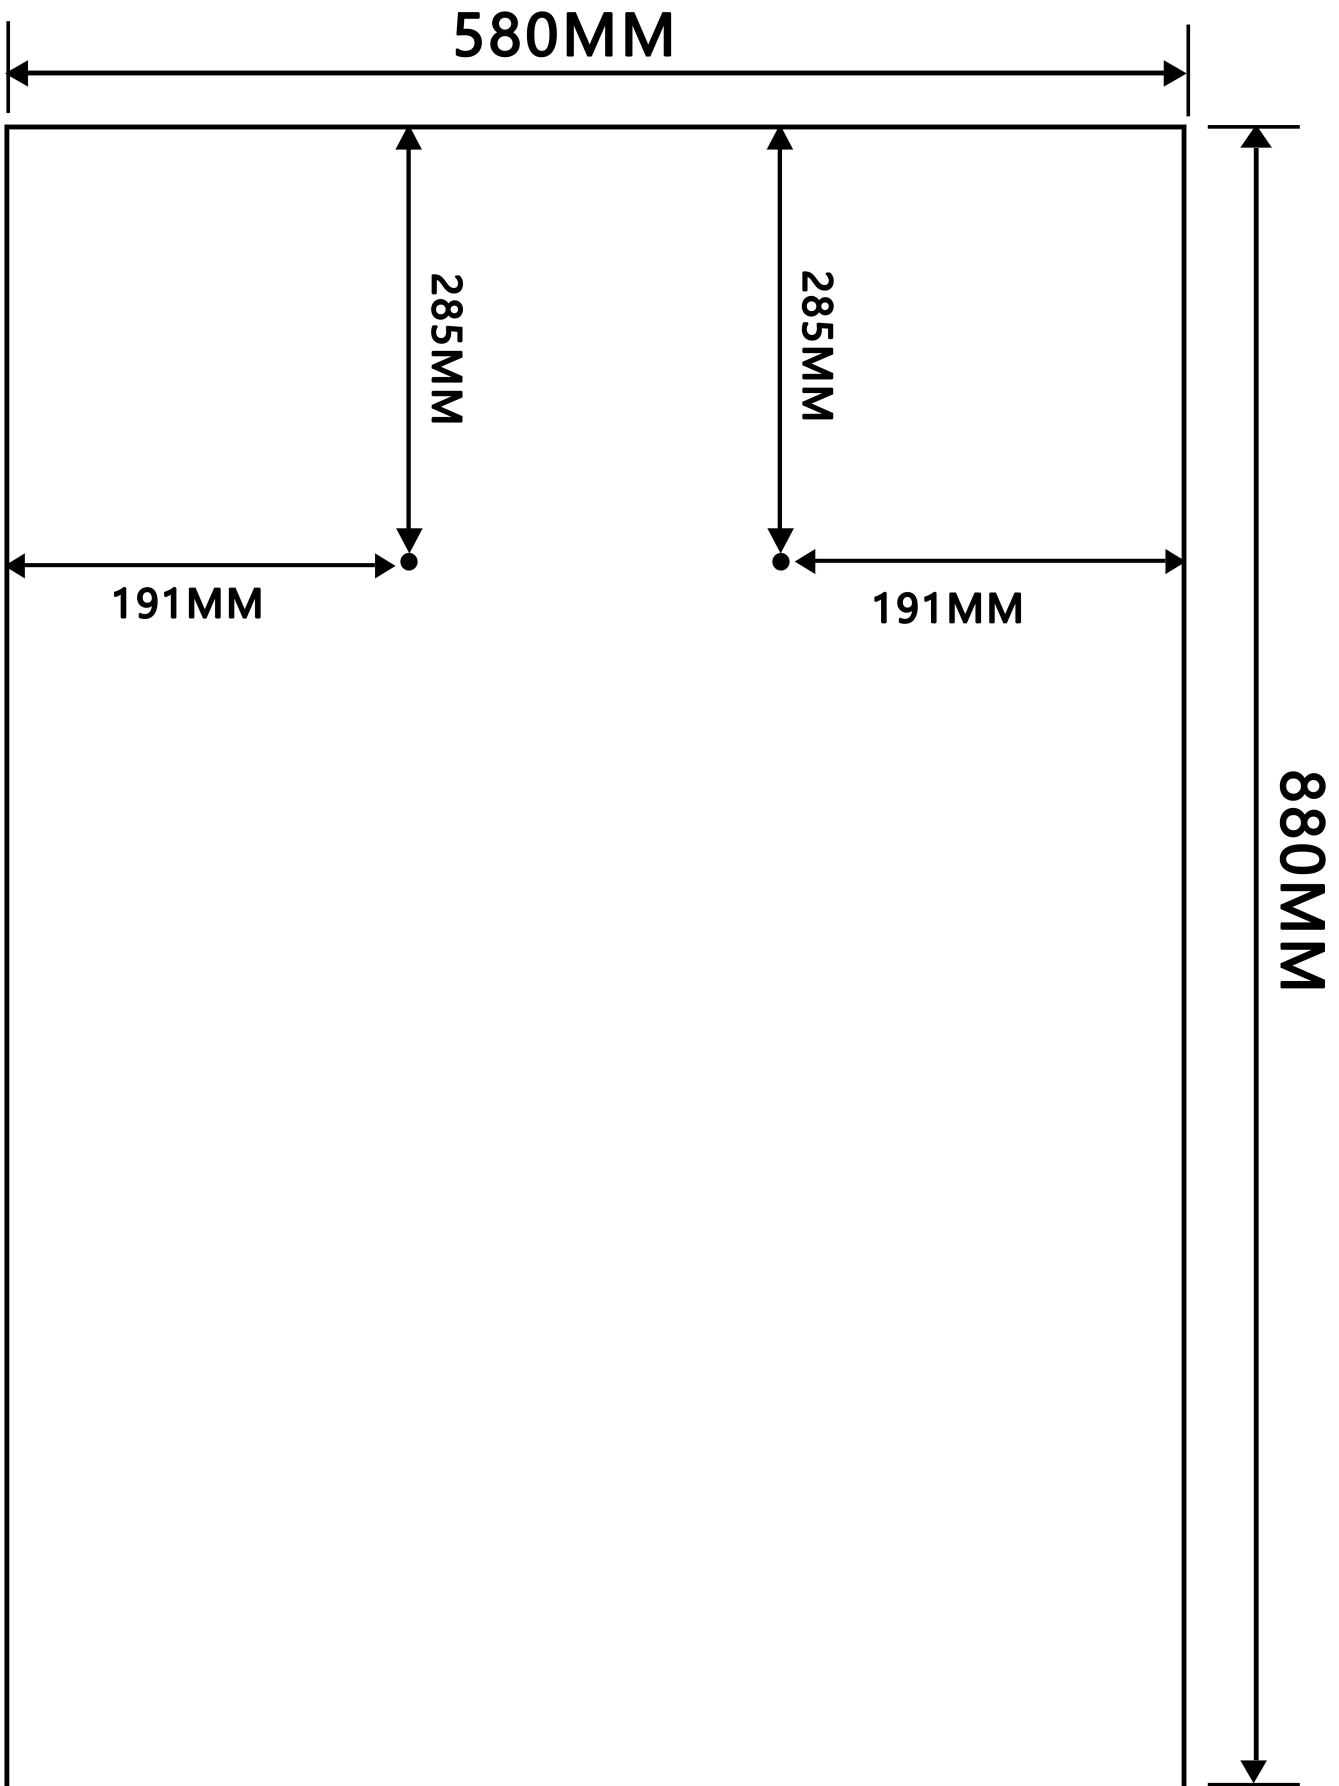

#42056 PORSCHE TECHNIC 911 GT3 RS

*THE MARKED POSITIONS ARE SUGGESTED DRILLING LOCATIONS.
PLEASE PLACE THE MODEL IN POSITION FOR CONFIRMATION BEFORE
DRILLING, OR ADJUST TO YOUR PREFERRED POSITION BEFORE DRILLING.