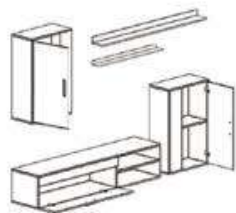

* Sold only as a set.