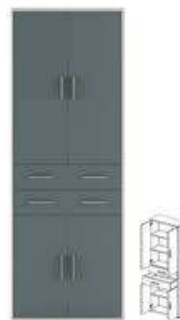

010 Cabinet
REG 4D2S/220
79/221/35
W/H/D.