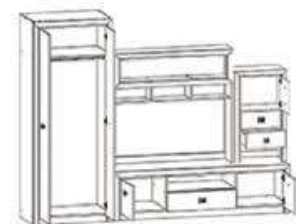

By GERBOR-holding.

Petio main colors:

wenge magic/
dark strokes (MDF)

Size:
310/200/52
W/H/D.

* Sold only as a set.

Pola

Modern set of furniture is minimalistic in style: compact size, white gloss facades, flat handles, display cases. Interesting combination of textures and compositions will satisfy the most sophisticated taste. *By GERBOR-holding.*