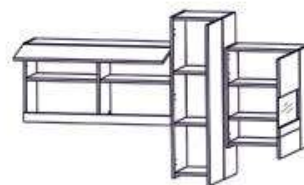

Yuka main colors:

sonoma oak truffle/
nymphaea alba

sonoma oak/
nymphaea alba

Size:

185/180/37
W./H./D.

* Sold only as a set.

Sliding-door wardrobes

Comfort, convenience, good order...