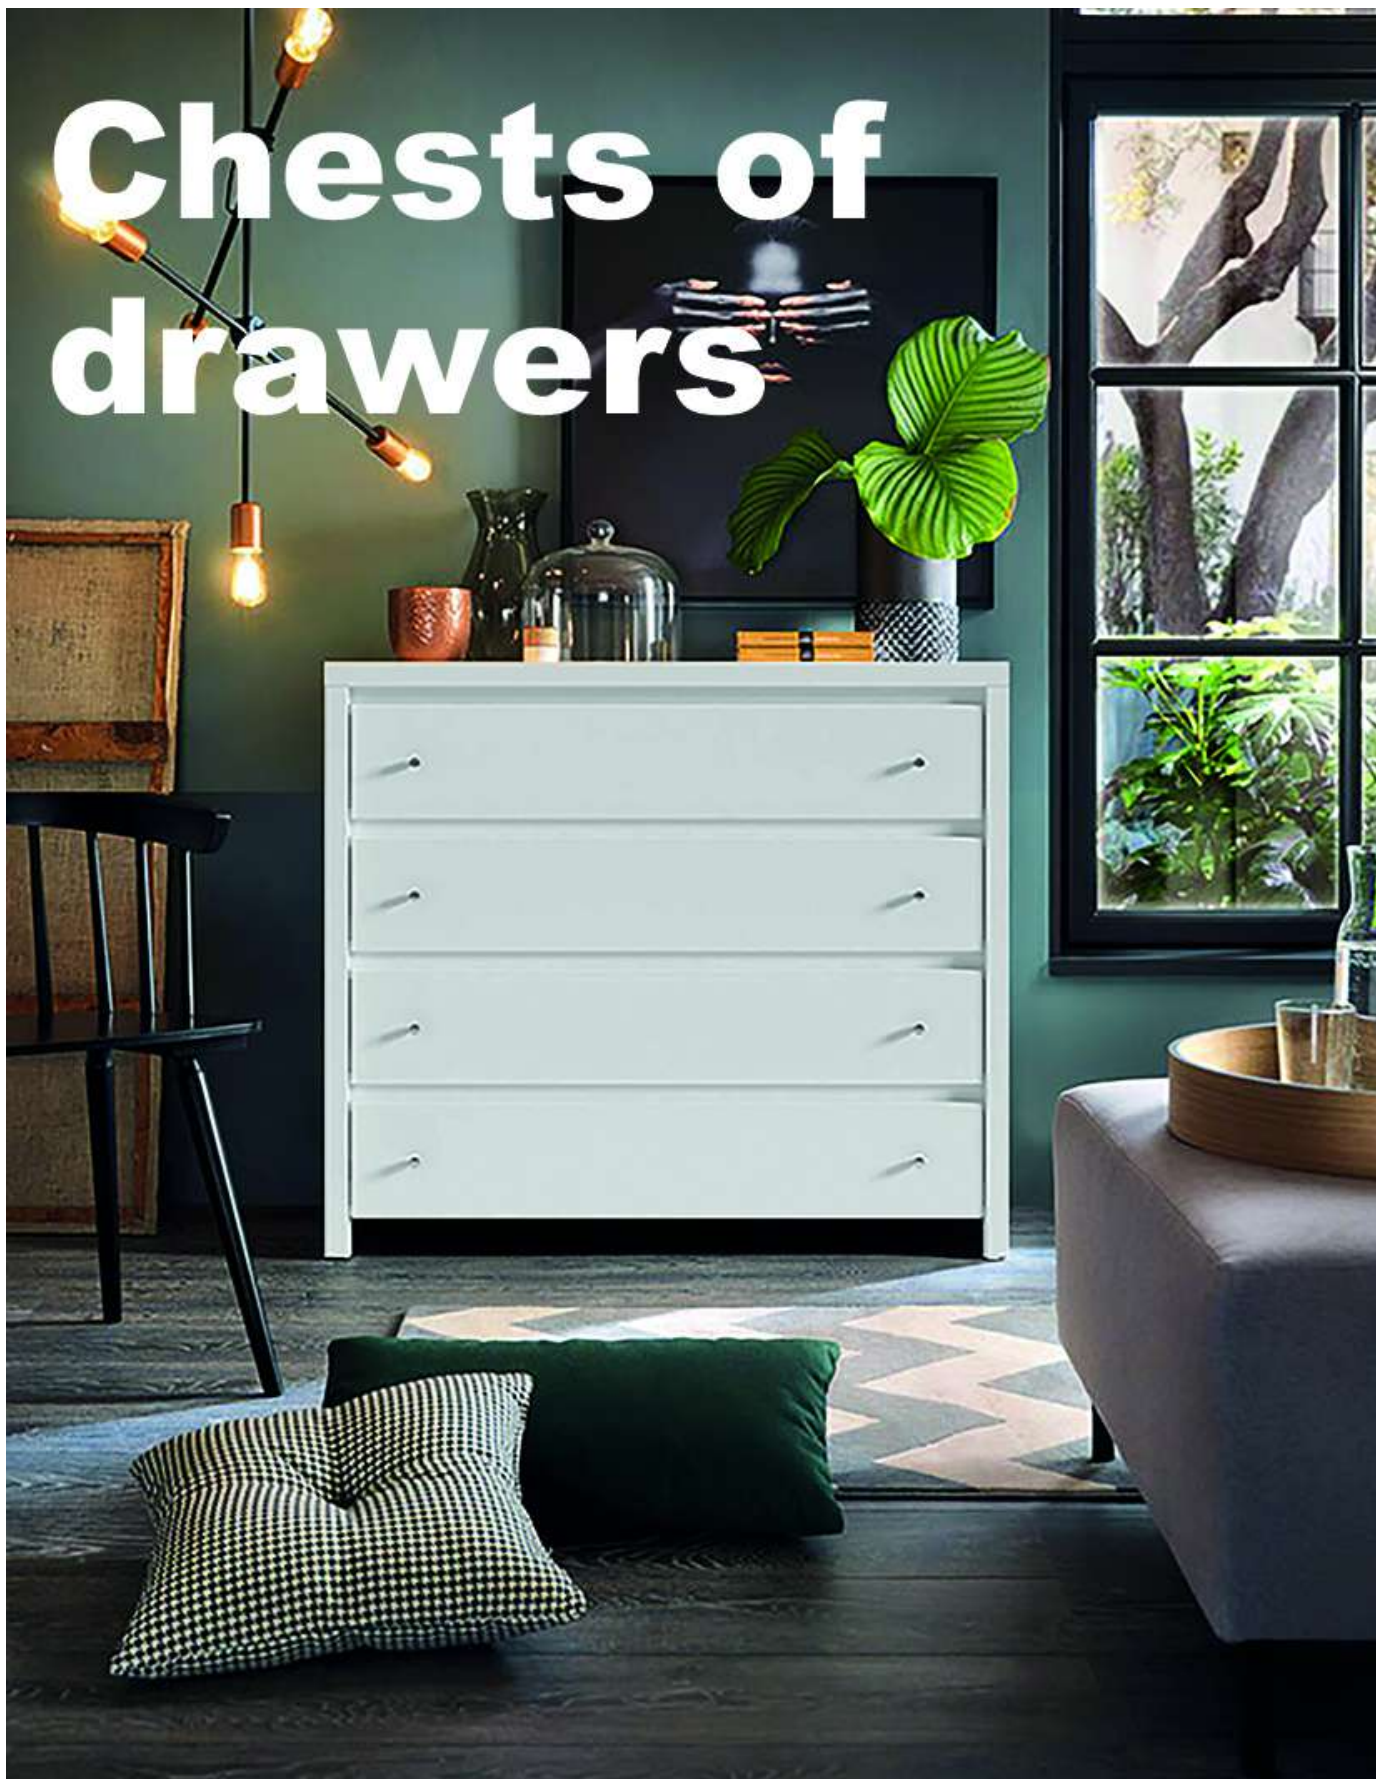

Kaspian
001 Stand RTV
RTV 2S/14
143,5/33,5/55,5
W./H./D.

Kaspian
002 Stand RTV
RTV 2S/120
120/55/50
W./H./D.

Chests of drawers

Kleo
002 Chest of drawers-3S
103/89/45
W./H./D.

Kleo
003 Chest of drawers-2D3S
148/88/45
W./H./D.