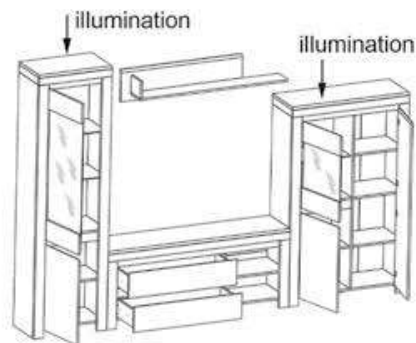

Riko main colors:

nymphaea alba/
oak artisan

Size:

306/207/36 cm.
W./H./D.

- * Sold only as a set.
- * With illumination.

Riko

Luxurious and noble set for the hallway. The set combines the rich "artisan oak" and "nymphaea alba" colors, oblong convenient modern handles that will fill your living room with lightness, freshness and comfort. *By GERBOR-holding.*