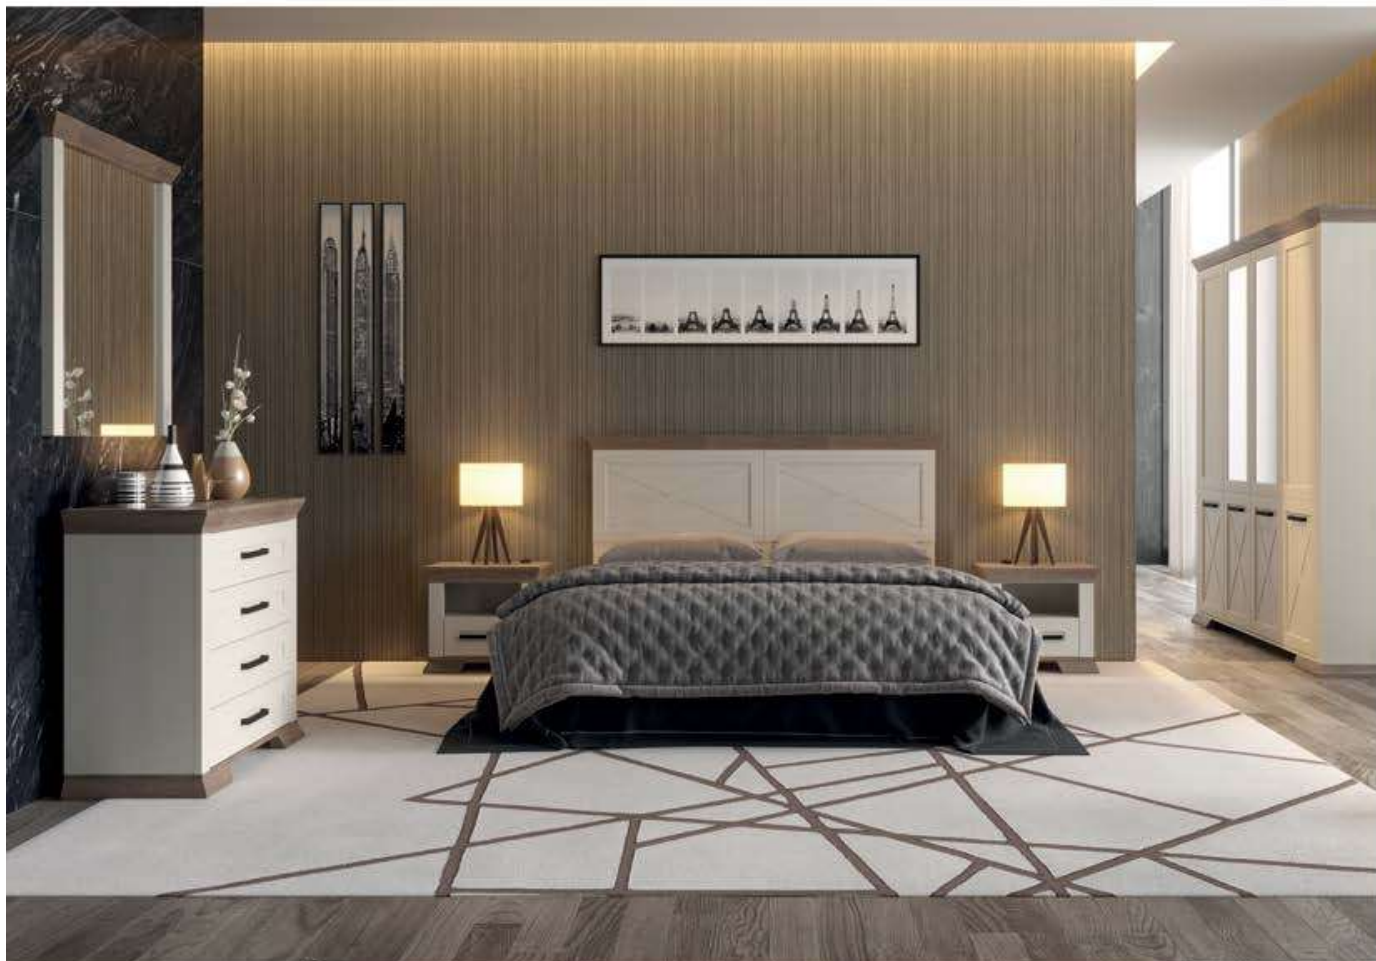

Marsel

Modern modular system. Interesting combination of the display cases, flat handles, massive case and new textures taken together create the unique style and perfectly march each other.

By **GERBOR**-holding.

Marsel main colors:

snow ash/sonoma oak truffle