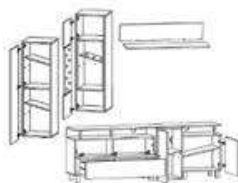

Ars main colors:

anthracite/kraft oak tobacco/
elegant grey

Size:

222/200/46
W./H./D.

* With illumination option.

* Sold only as a set.

Barato

Straight forms and square-angled plastics is a modern tendency. Unusual combination of colors adds extra contrast and sophistication. The set is composed of the detached elements due to which you can arrange the storage wall of the convenient and necessary width. **By GERBOR-holding.**