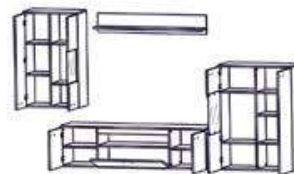

By GERBOR-holding.

Nelli main colors:

nymphaea alba/
concrete

Size:
250/180/35
W./H./D.

* Sold only as a set.

Oslo

If you are not a fan of strict minimalism and like to have everything at hand - then this set of furniture is designed especially for you. The large amount of storage space together with the unusually gentle colors of the fronts will make the living room not only functional, but also very cozy.