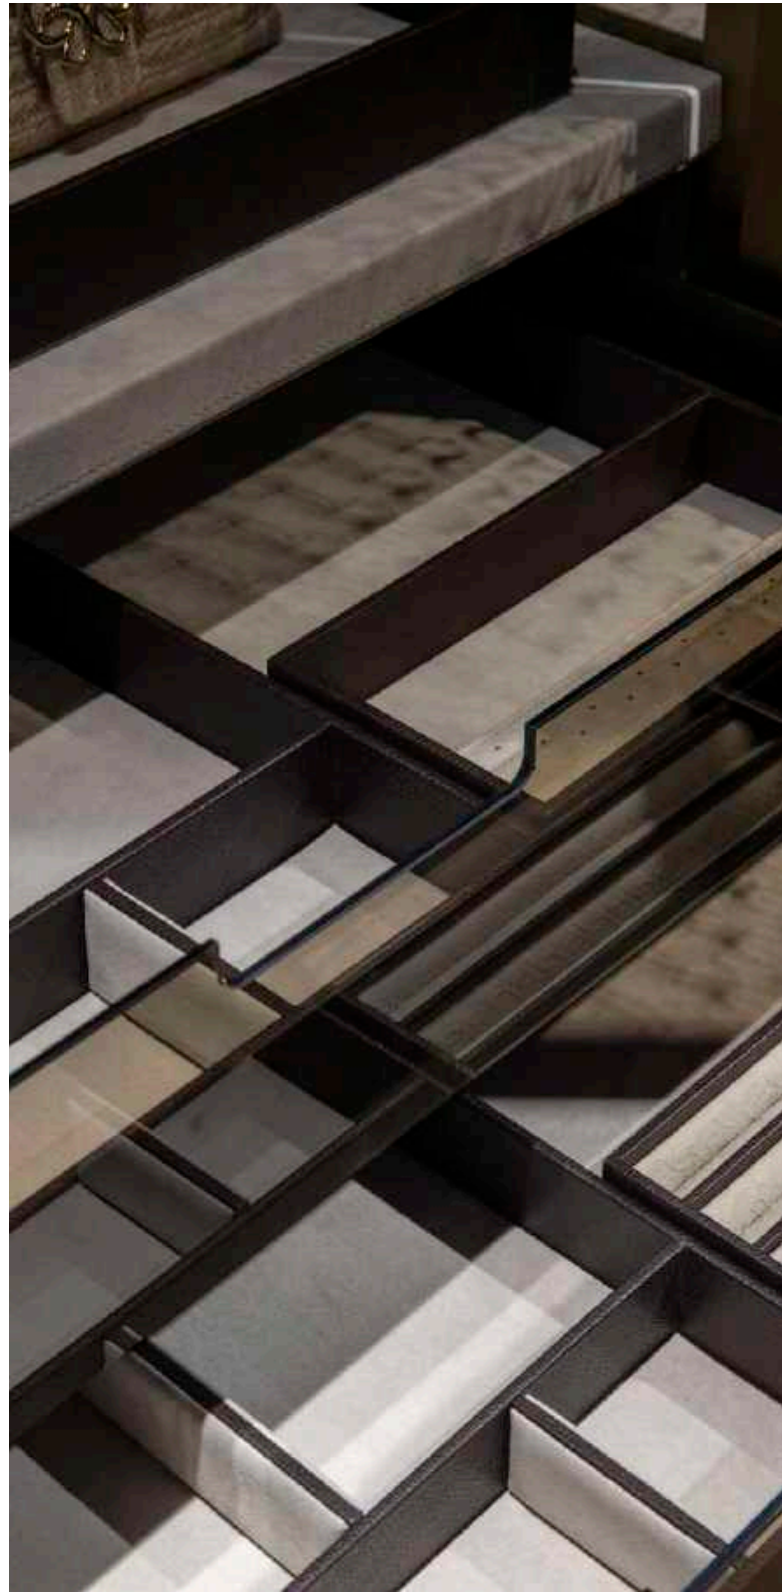

79

80

SHAMS

Infusing spaces with luminosity and elegance, the mirrors are available in various sizes and shapes. Crafted with meticulous attention to detail, featuring wood panel frames with luxurious leather upholstery and the iconic ELIE SAAB monogram, the mirrors offer an option for LED backlighting, adding an ethereal glow.