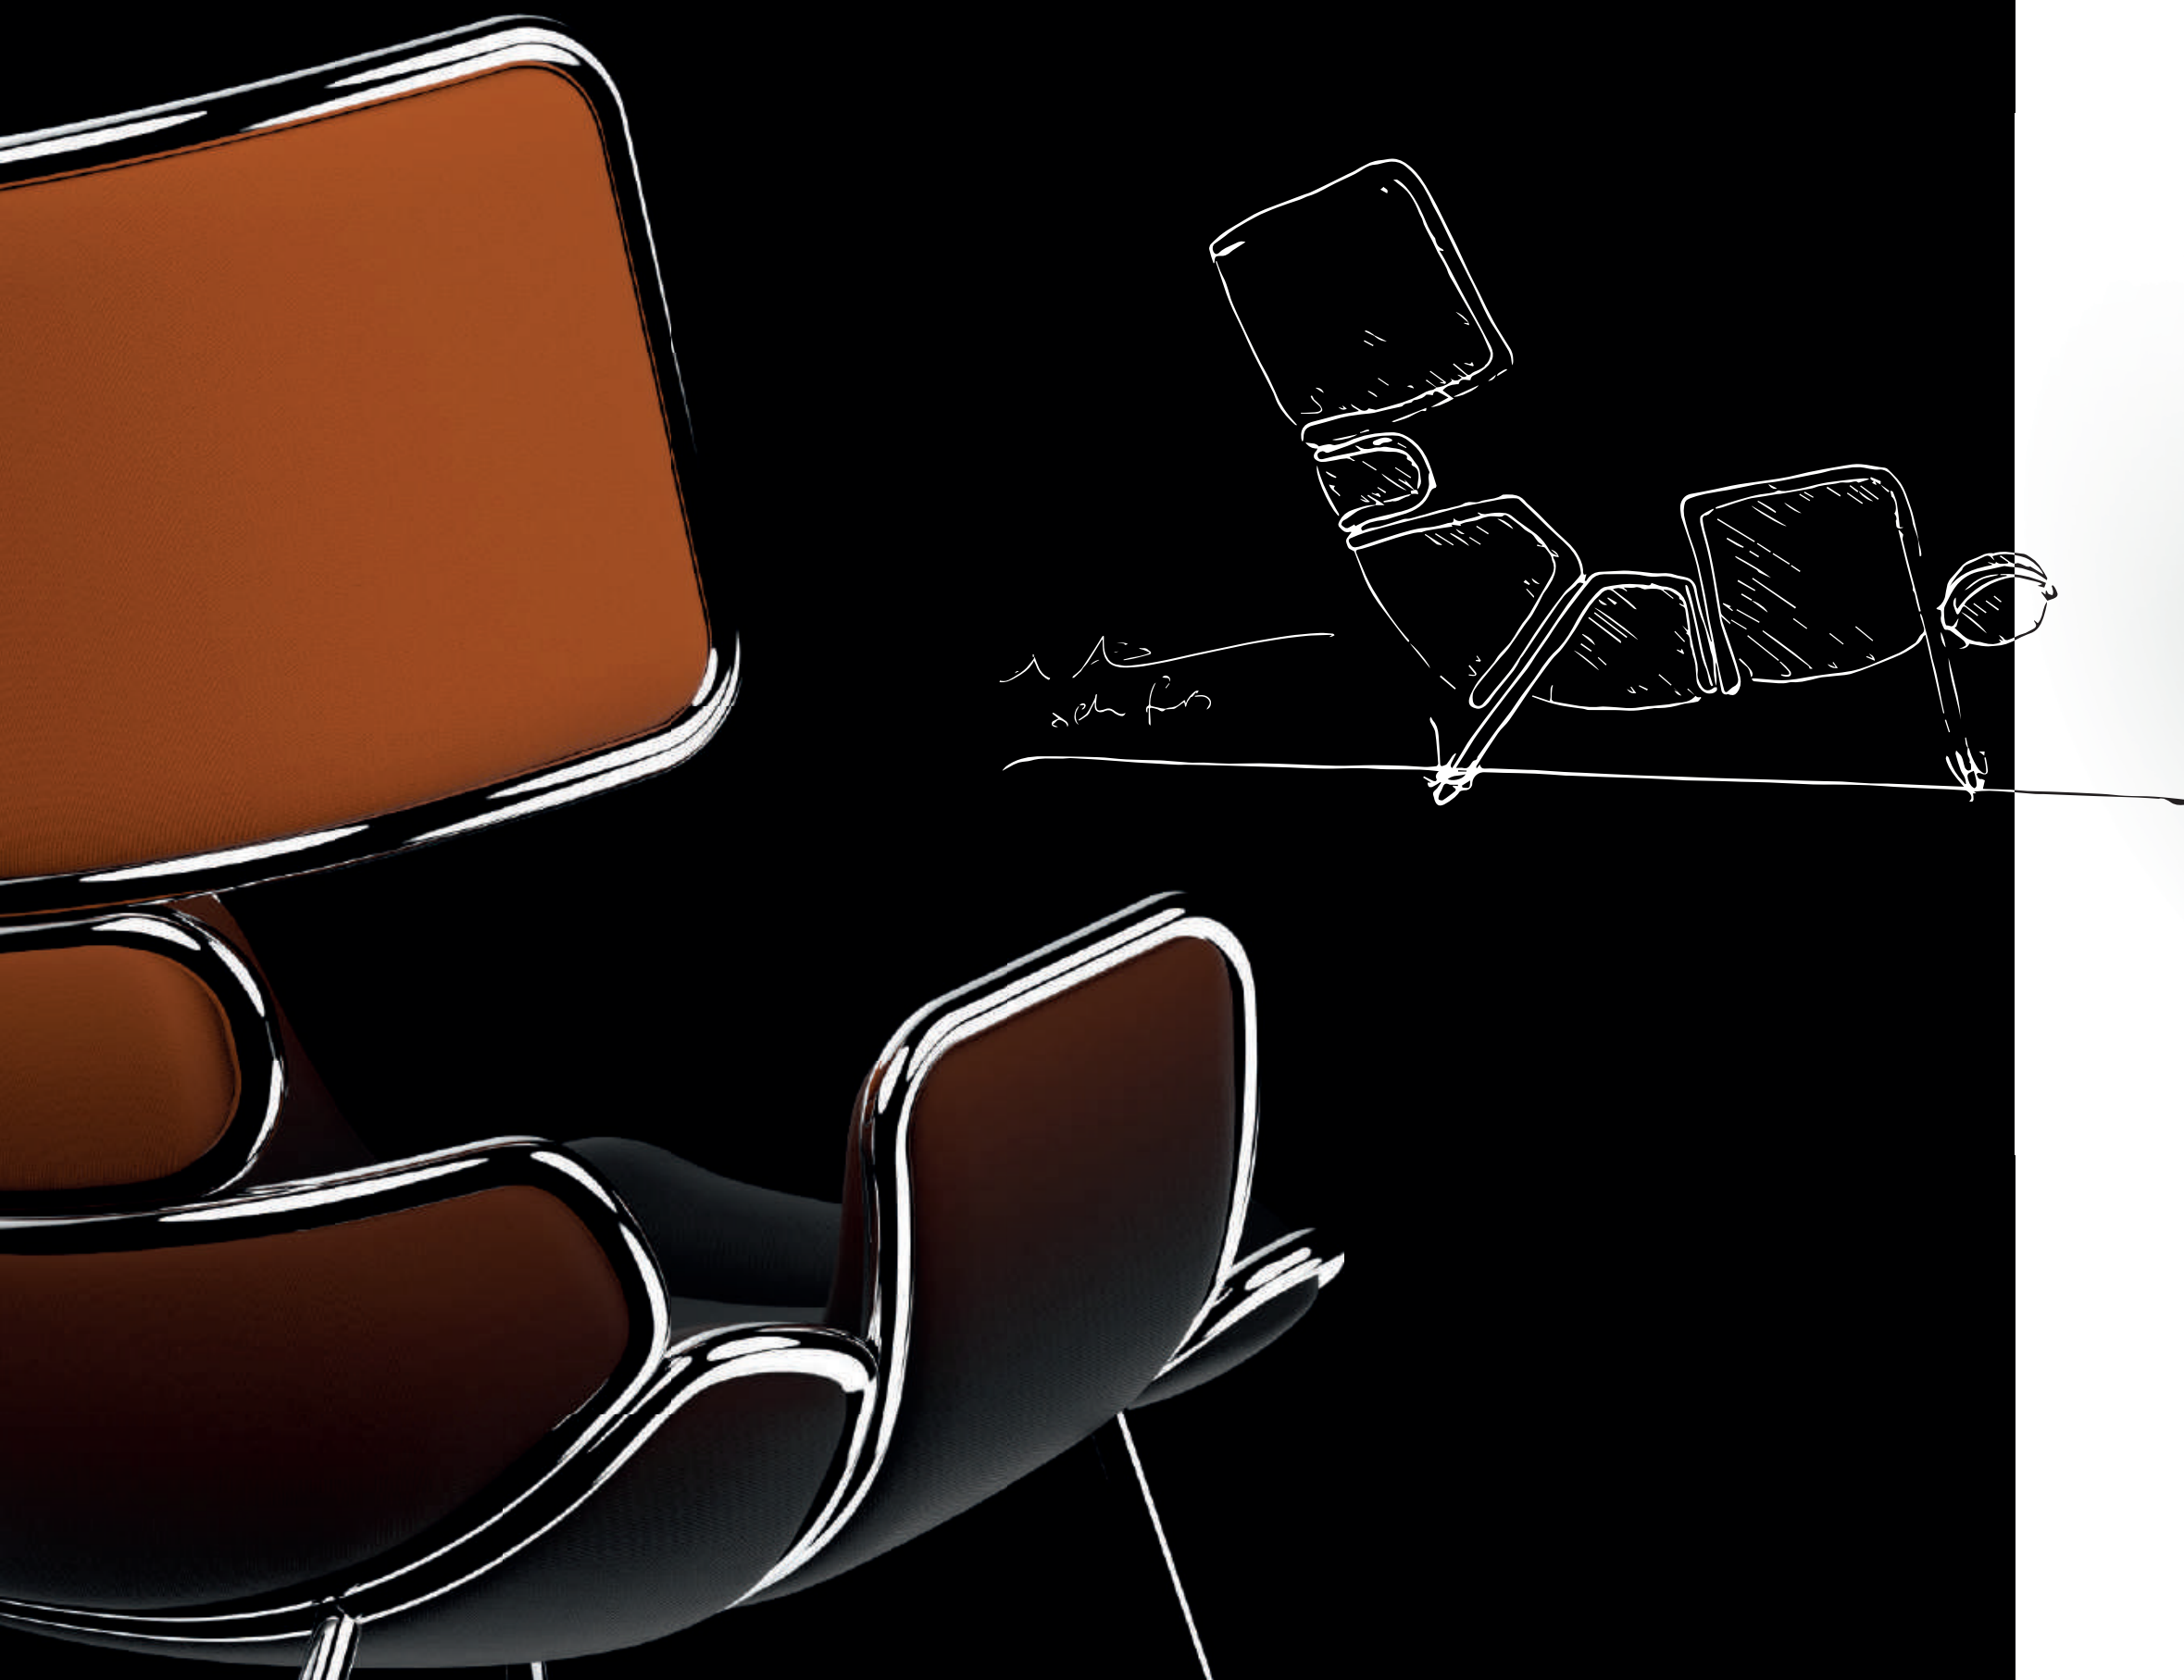

LOBSTER

Crafted with innovative design techniques, its sinuous curves evoke desert dunes, while the polished nickel finish mirrors the stars. Crafted with meticulous attention to detail, **LOBSTER** features polished nickel frames enclosing upholstered parts designed for both comfort and elegance. With customizable upholstery options, it adapts to individual preferences and interior decor styles.