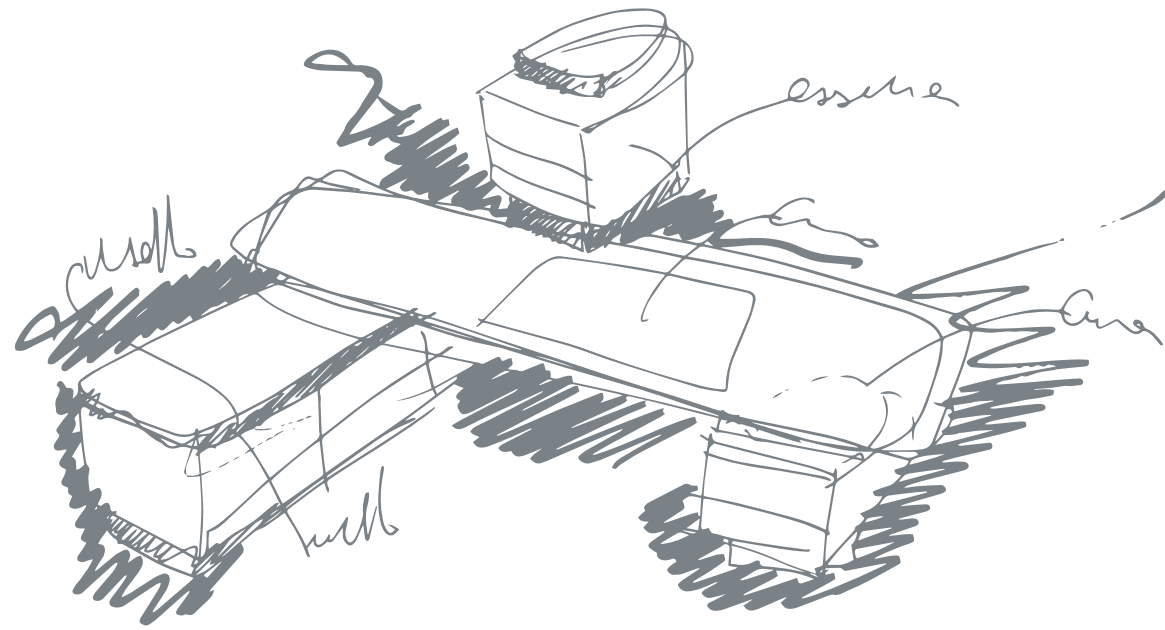

NIGHTS OF WONDER

LOBSTER

A masterpiece of art and design that transcends conventional furniture, **LOBSTER** seamlessly blends comfort and sophistication, making it adaptable to luxurious high-end living environments. With customizable upholstery options, it becomes a symbol of prestige, elevating any space with its unparalleled elegance and charm.