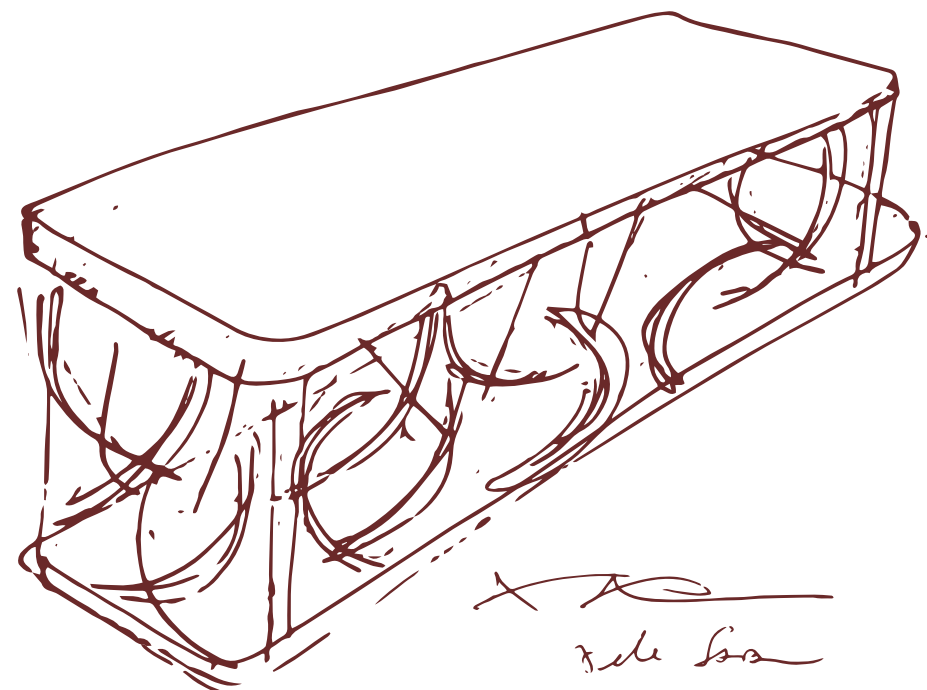

NIGHTS OF WONDER

MONOGRAM TABLE

Featuring the signature ELIE SAAB monogram design in its base, the table is a masterpiece of elegance and sophistication. With options polished nickel, sparkling bronze, polished gold or bronzed metal, each choice exudes luxury and refinement. Customisable with luxurious marble or wood tops from the collection.