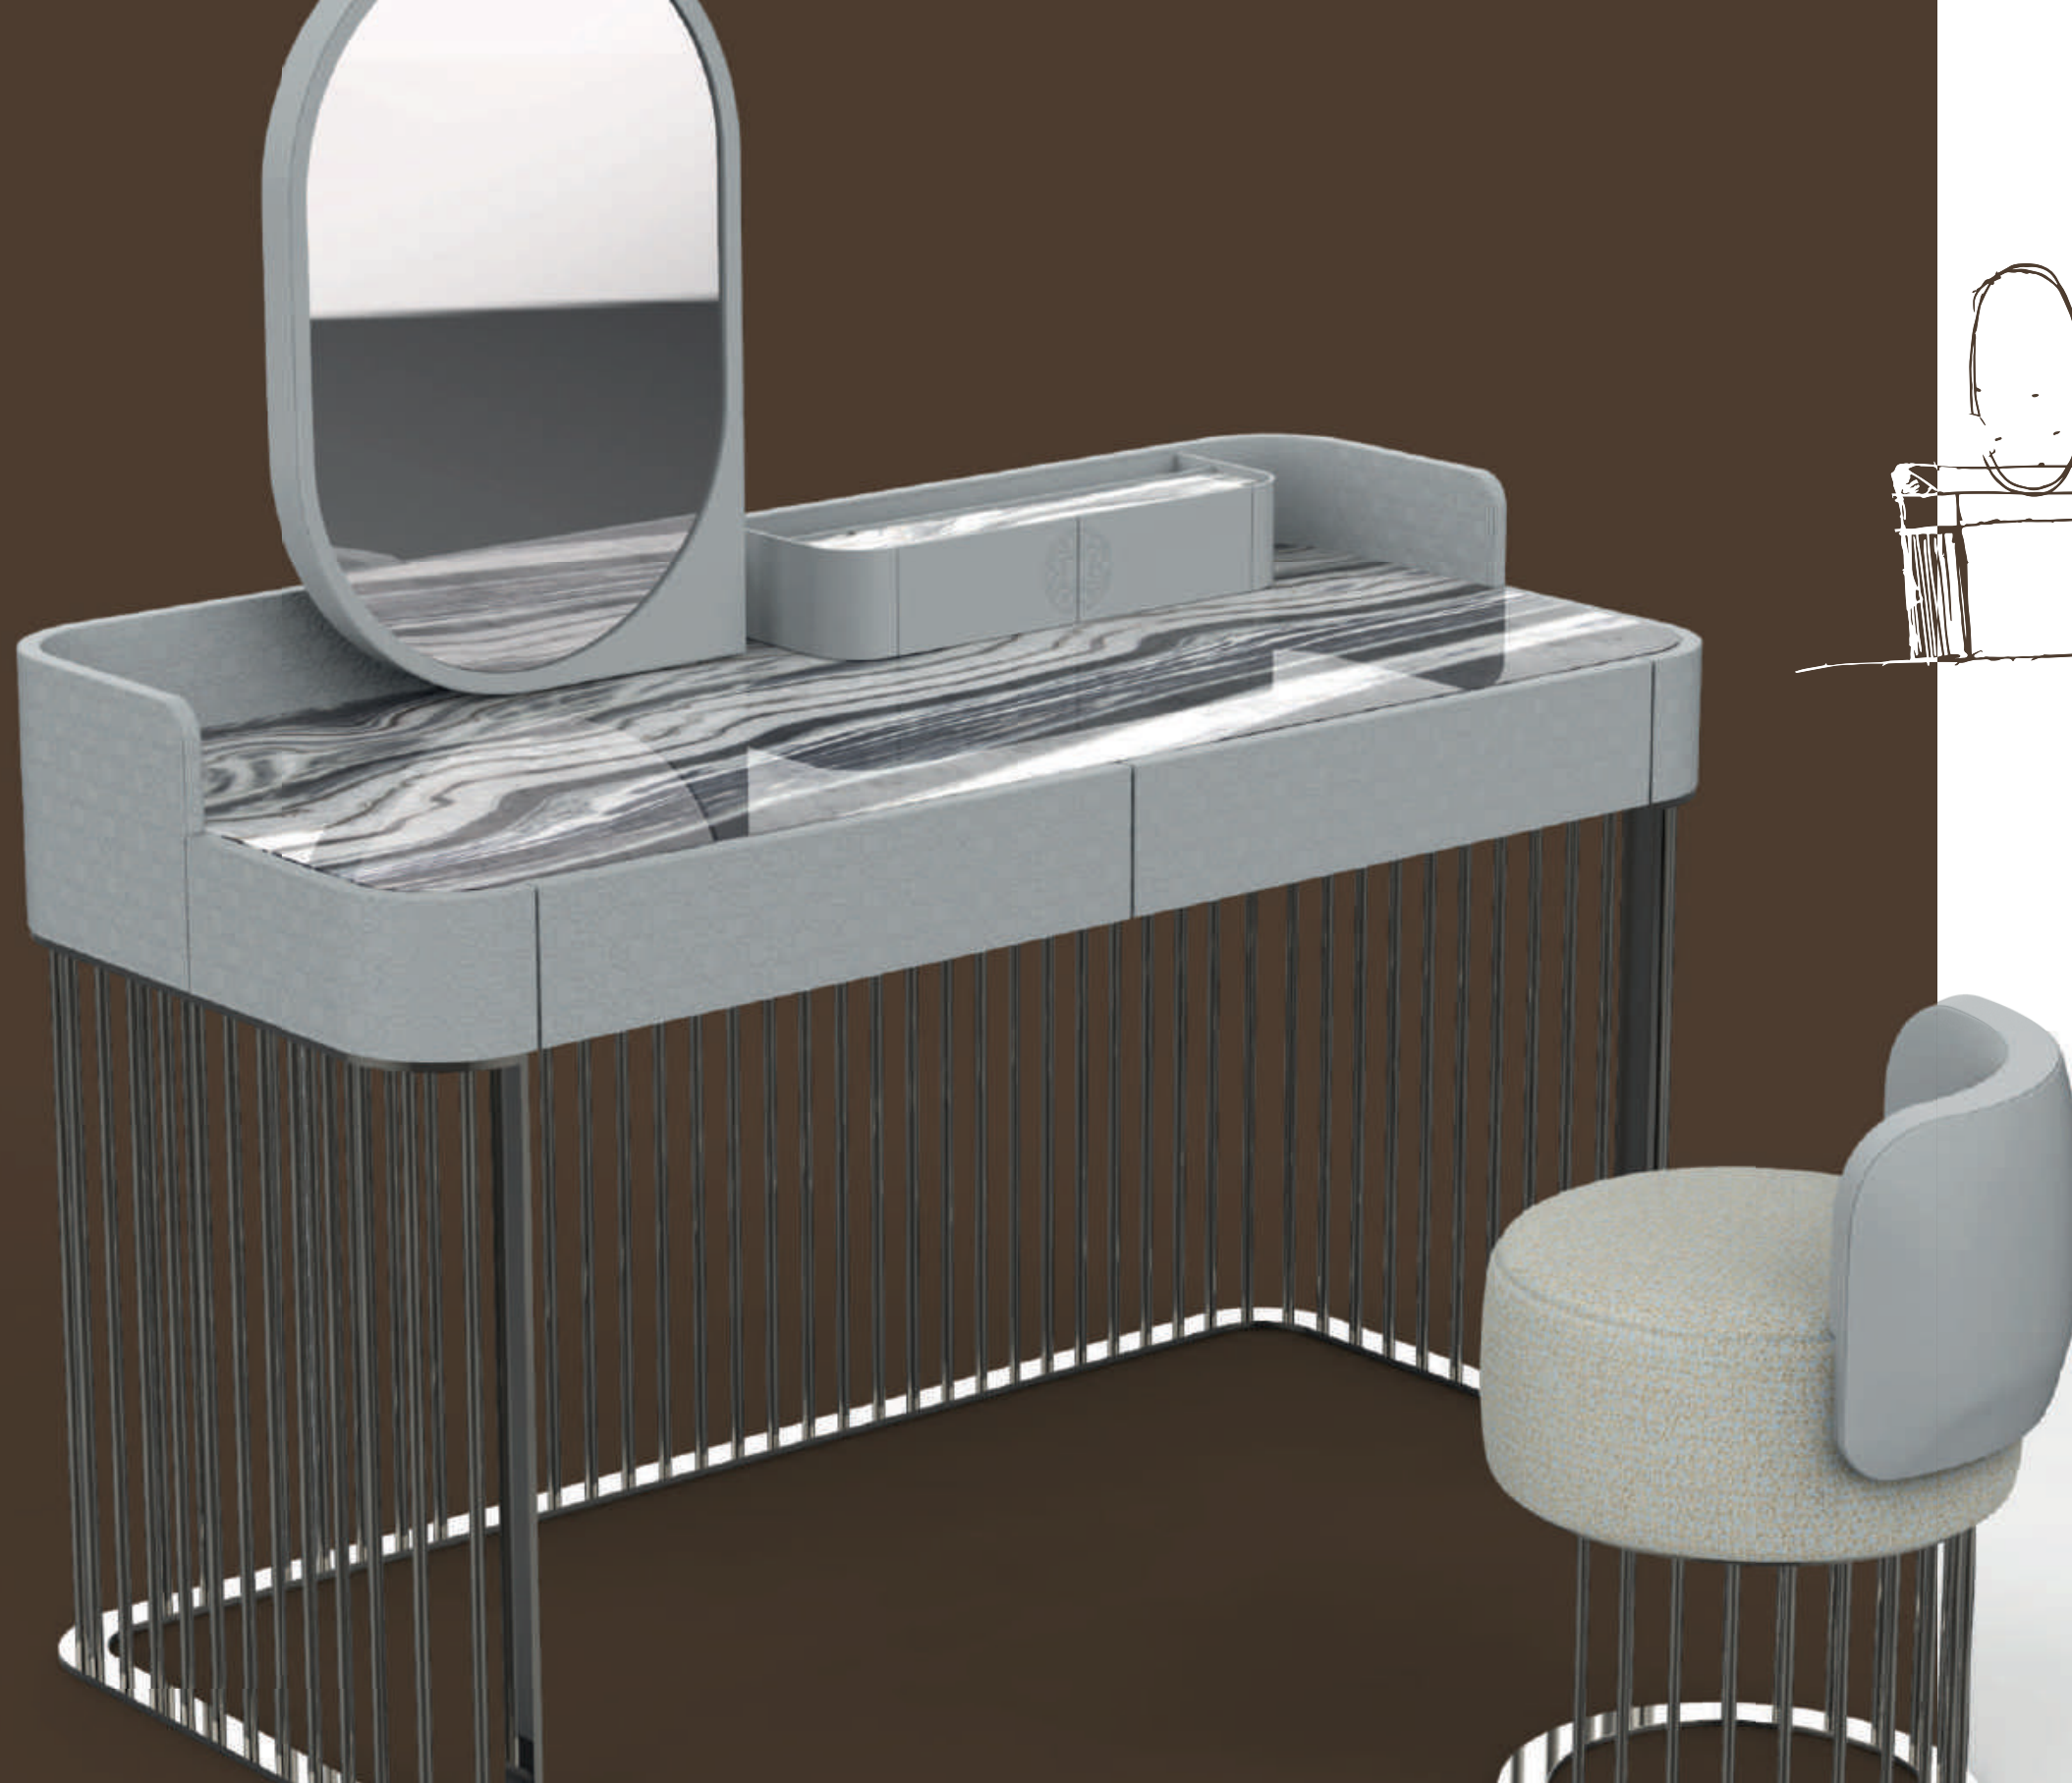

ARA

With a gleaming metal base crafted in polished nickel, the vanity is beautifully accented by its leather upholstered frame and opulent marble or wooden top. Balancing both aesthetics and utility, it boasts a swivel mirror and generous storage capacity for beauty essentials, effortlessly blending elegance with functionality.