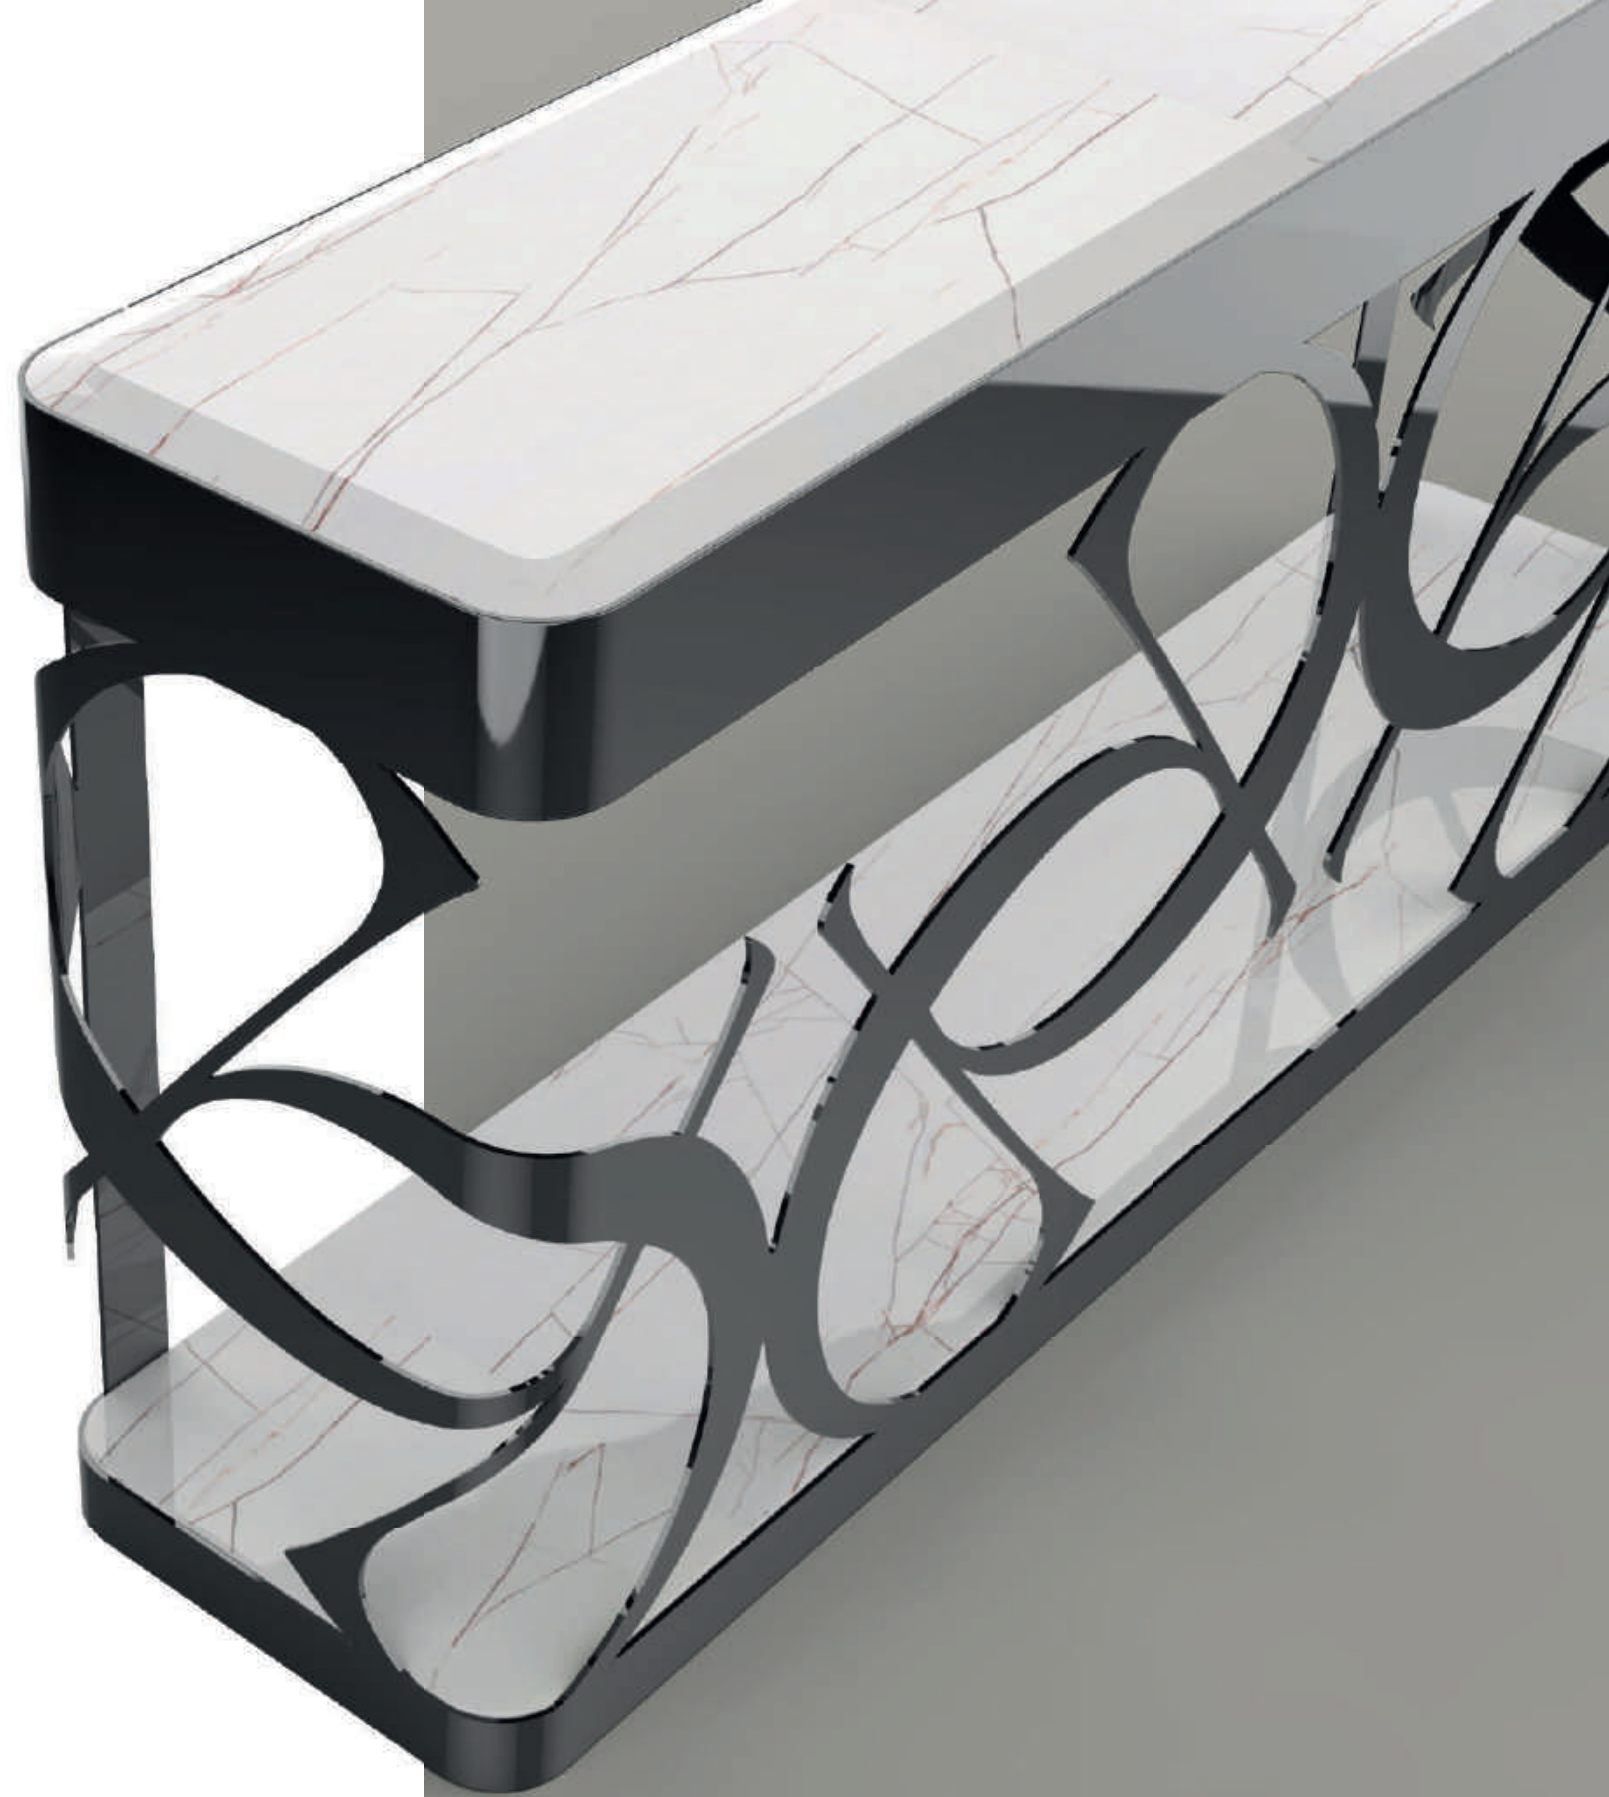

LUNULA

With its sleek elliptical silhouette and intricately designed metal base featuring the ELIE SAAB Monogram, this table epitomizes modern elegance. Available in polished nickel, sparkling bronze, polished gold, and bronzed metal finishes, its customizable top can be crafted from luxurious marble or wood.