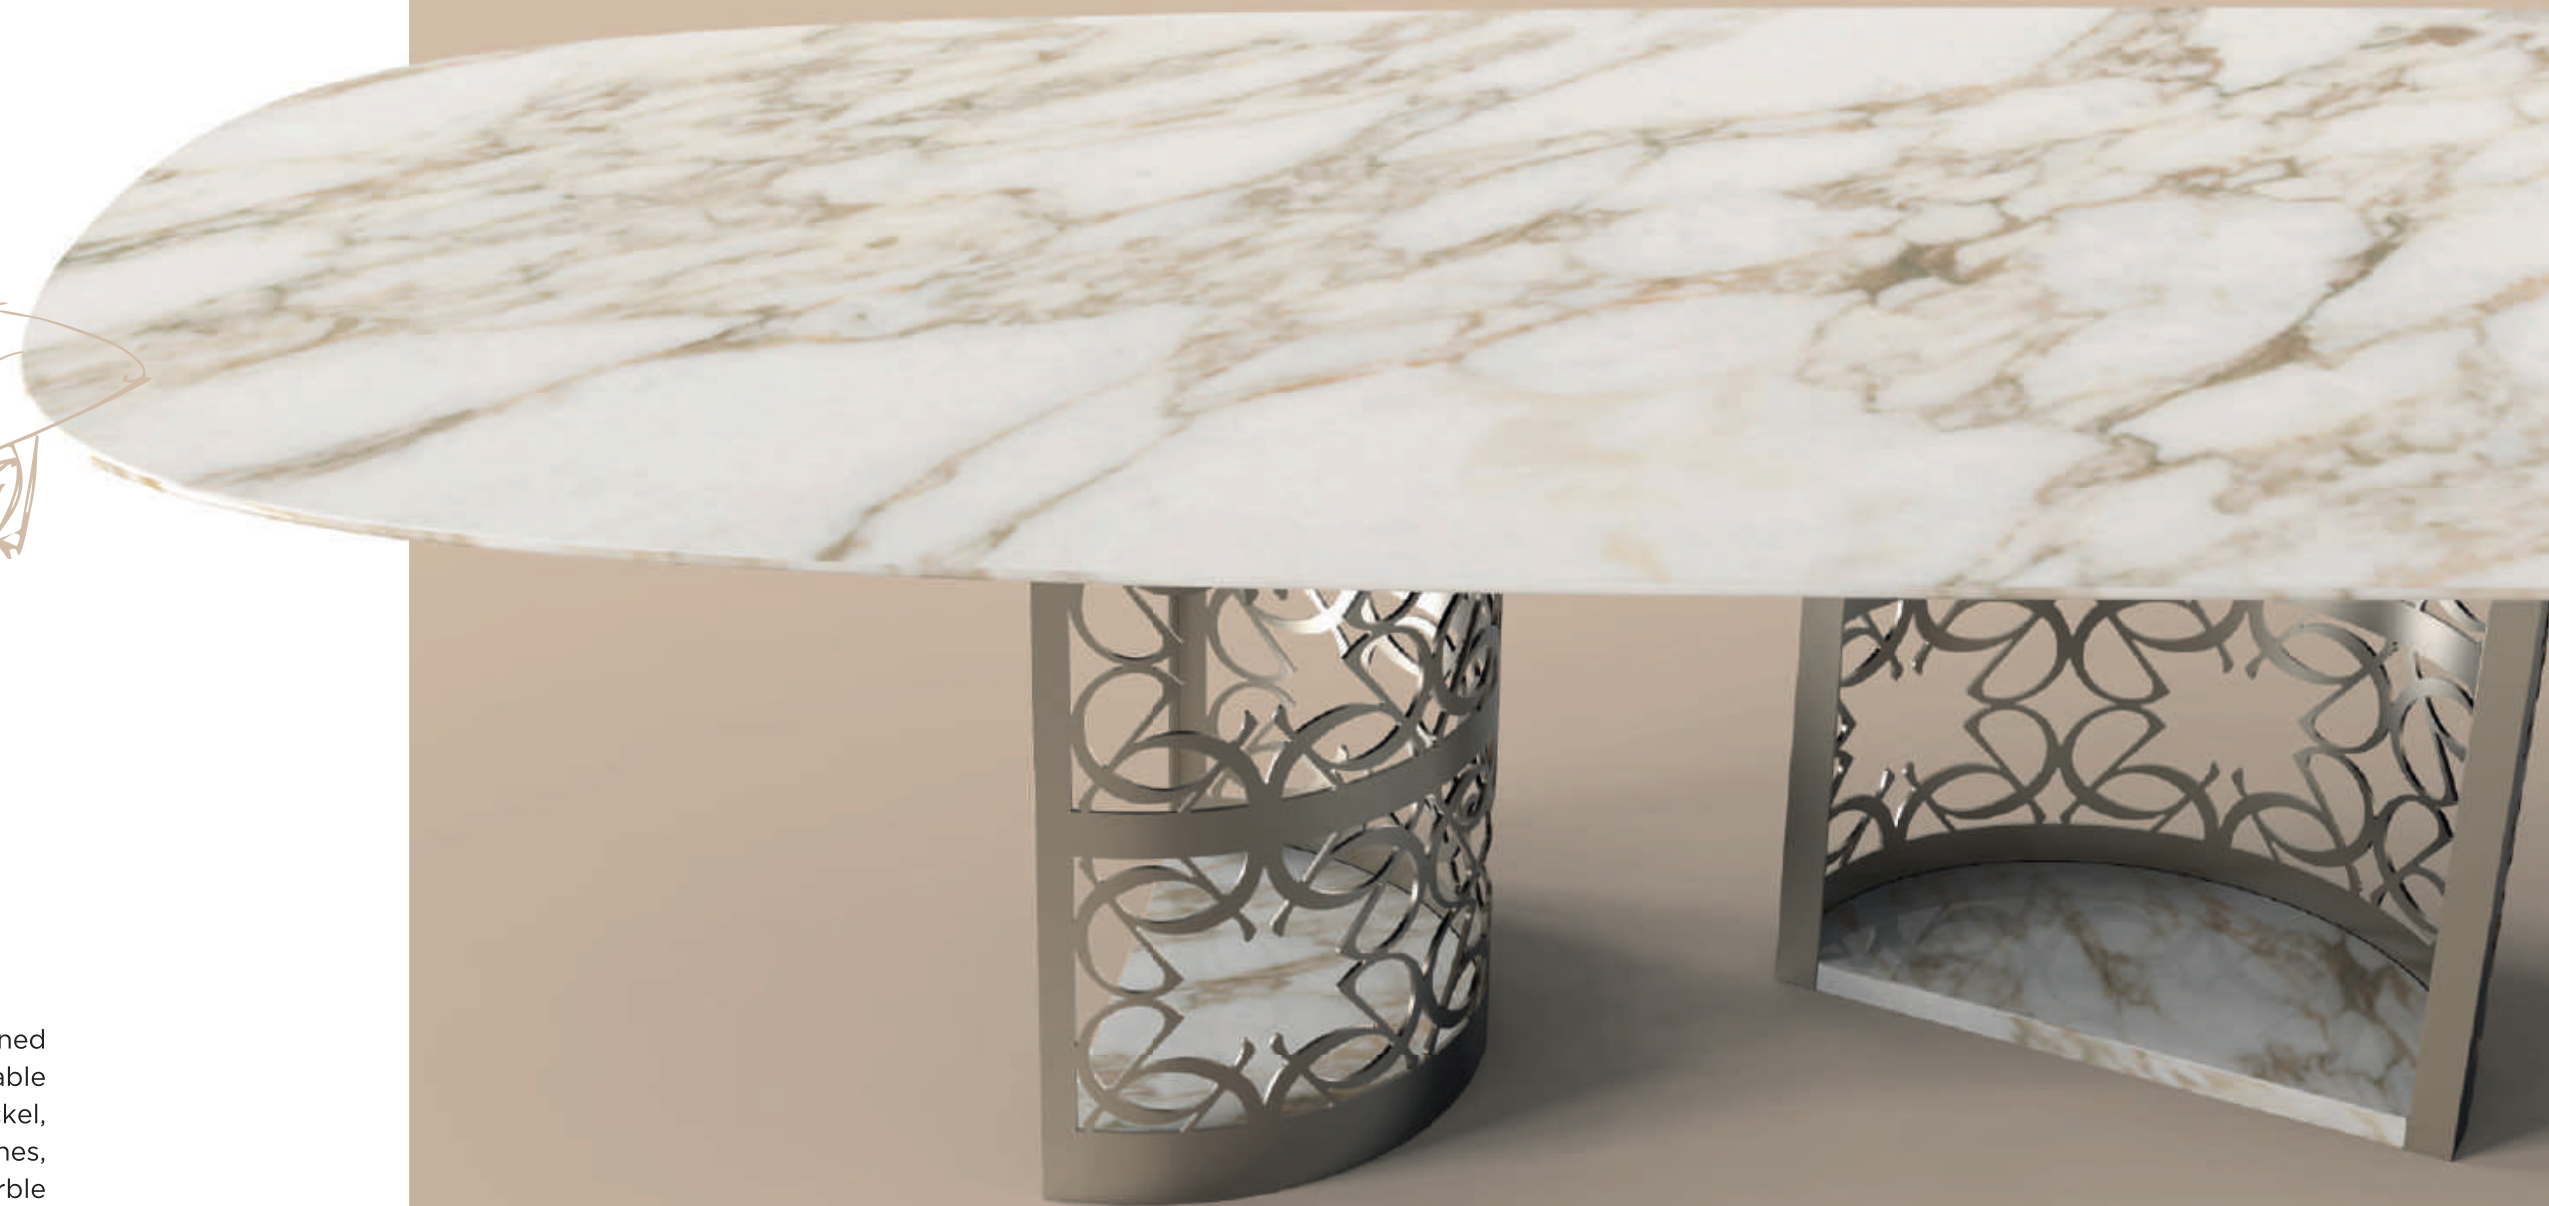

NIGHTS OF WONDER

ECUSSON

Inspired by Art Deco opulence, this console exudes sophistication with the brand's monogram elegantly incorporated into the base. Offering a choice of metals like polished nickel, sparkling bronze, polished gold or bronzed metal, two drawers and customizable options for marble or lacquered wood tops and base inserts, it epitomizes refined luxury.

LUNULA

With its sleek elliptical silhouette and intricately designed metal base featuring the ELIE SAAB Monogram, this table epitomizes modern elegance. Available in polished nickel, sparkling bronze, polished gold, and bronzed metal finishes, its customizable top can be crafted from luxurious marble or wood.