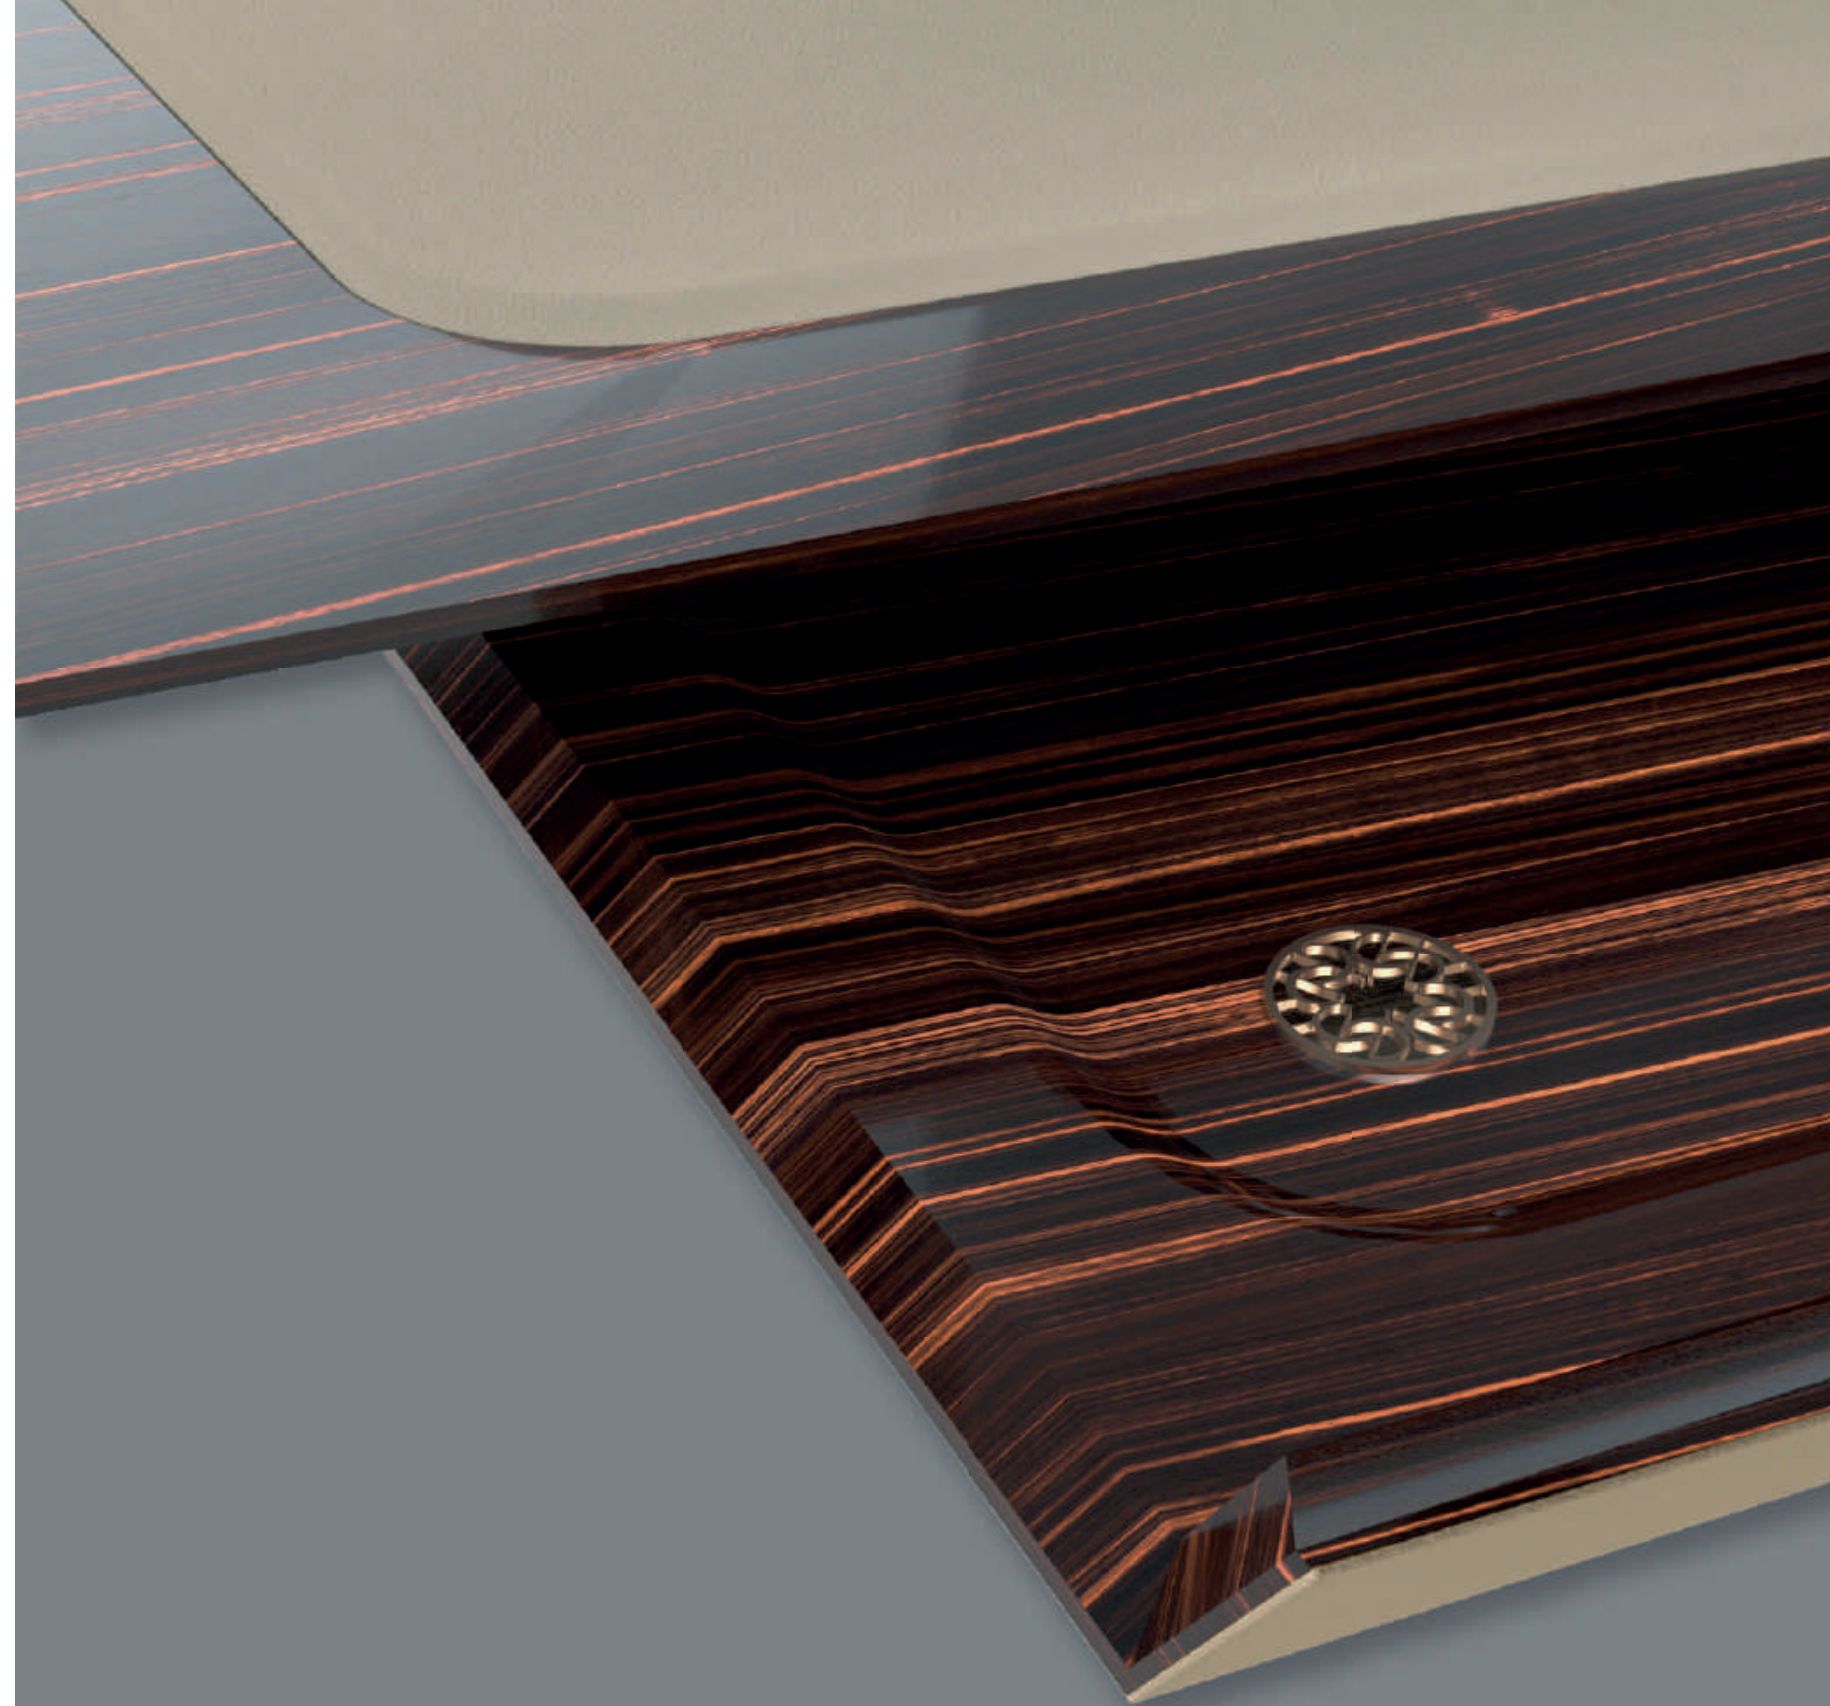

NIGHTS OF WONDER

LOBSTER

A masterpiece of art and design that transcends conventional furniture, **LOBSTER** seamlessly blends comfort and sophistication, making it adaptable to luxurious high-end living environments. With customizable upholstery options, it becomes a symbol of prestige, elevating any space with its unparalleled elegance and charm.

CLAIRE

Crafted from a harmonious combination of marble, polished ebony wood, and sumptuous leather, the office desk exudes opulence at every angle. Its bronzed metal finishings add a touch of refinement, elevating its aesthetic appeal to new heights. Configurable to individual tastes and preferences.