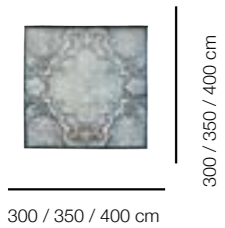

Measurements / Misure

300 / 350 / 400 cm

300 / 350 / 400 cm

Colors / Colori

101

102

MARLENE ERASED

Marlene erased

Measurements / Misure

Colors / Colori

STRIPES

Stripes

Measurements / Misure

300 / 300 / 360 / 400 cm

200 / 250 / 280 / 300 cm

Colors / Colori

PARIS

Paris

Measurements / Misure

300 / 300 / 360 / 400 cm

200 / 250 / 280 / 300 cm

WAVES

Waves

Measurements / Misure