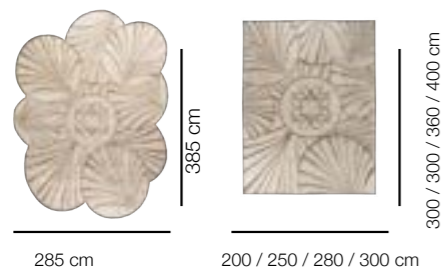

BED

BED

CLOUDS

Clouds

Measurements / Misure

Colors / Colori

ELIE SAAB

MAISON

RUGS

RUGS

PALMIER

Palmier

Measurements / Misure

Colors / Colori

MARLENE

Marlene

Measurements / Misure

300 / 350 / 400 cm

300 / 350 / 400 cm

Colors / Colori

101

102

MARLENE ERASED

Marlene erased

Measurements / Misure

Colors / Colori

STRIPES

Stripes

Measurements / Misure

300 / 300 / 360 / 400 cm

200 / 250 / 280 / 300 cm

Colors / Colori