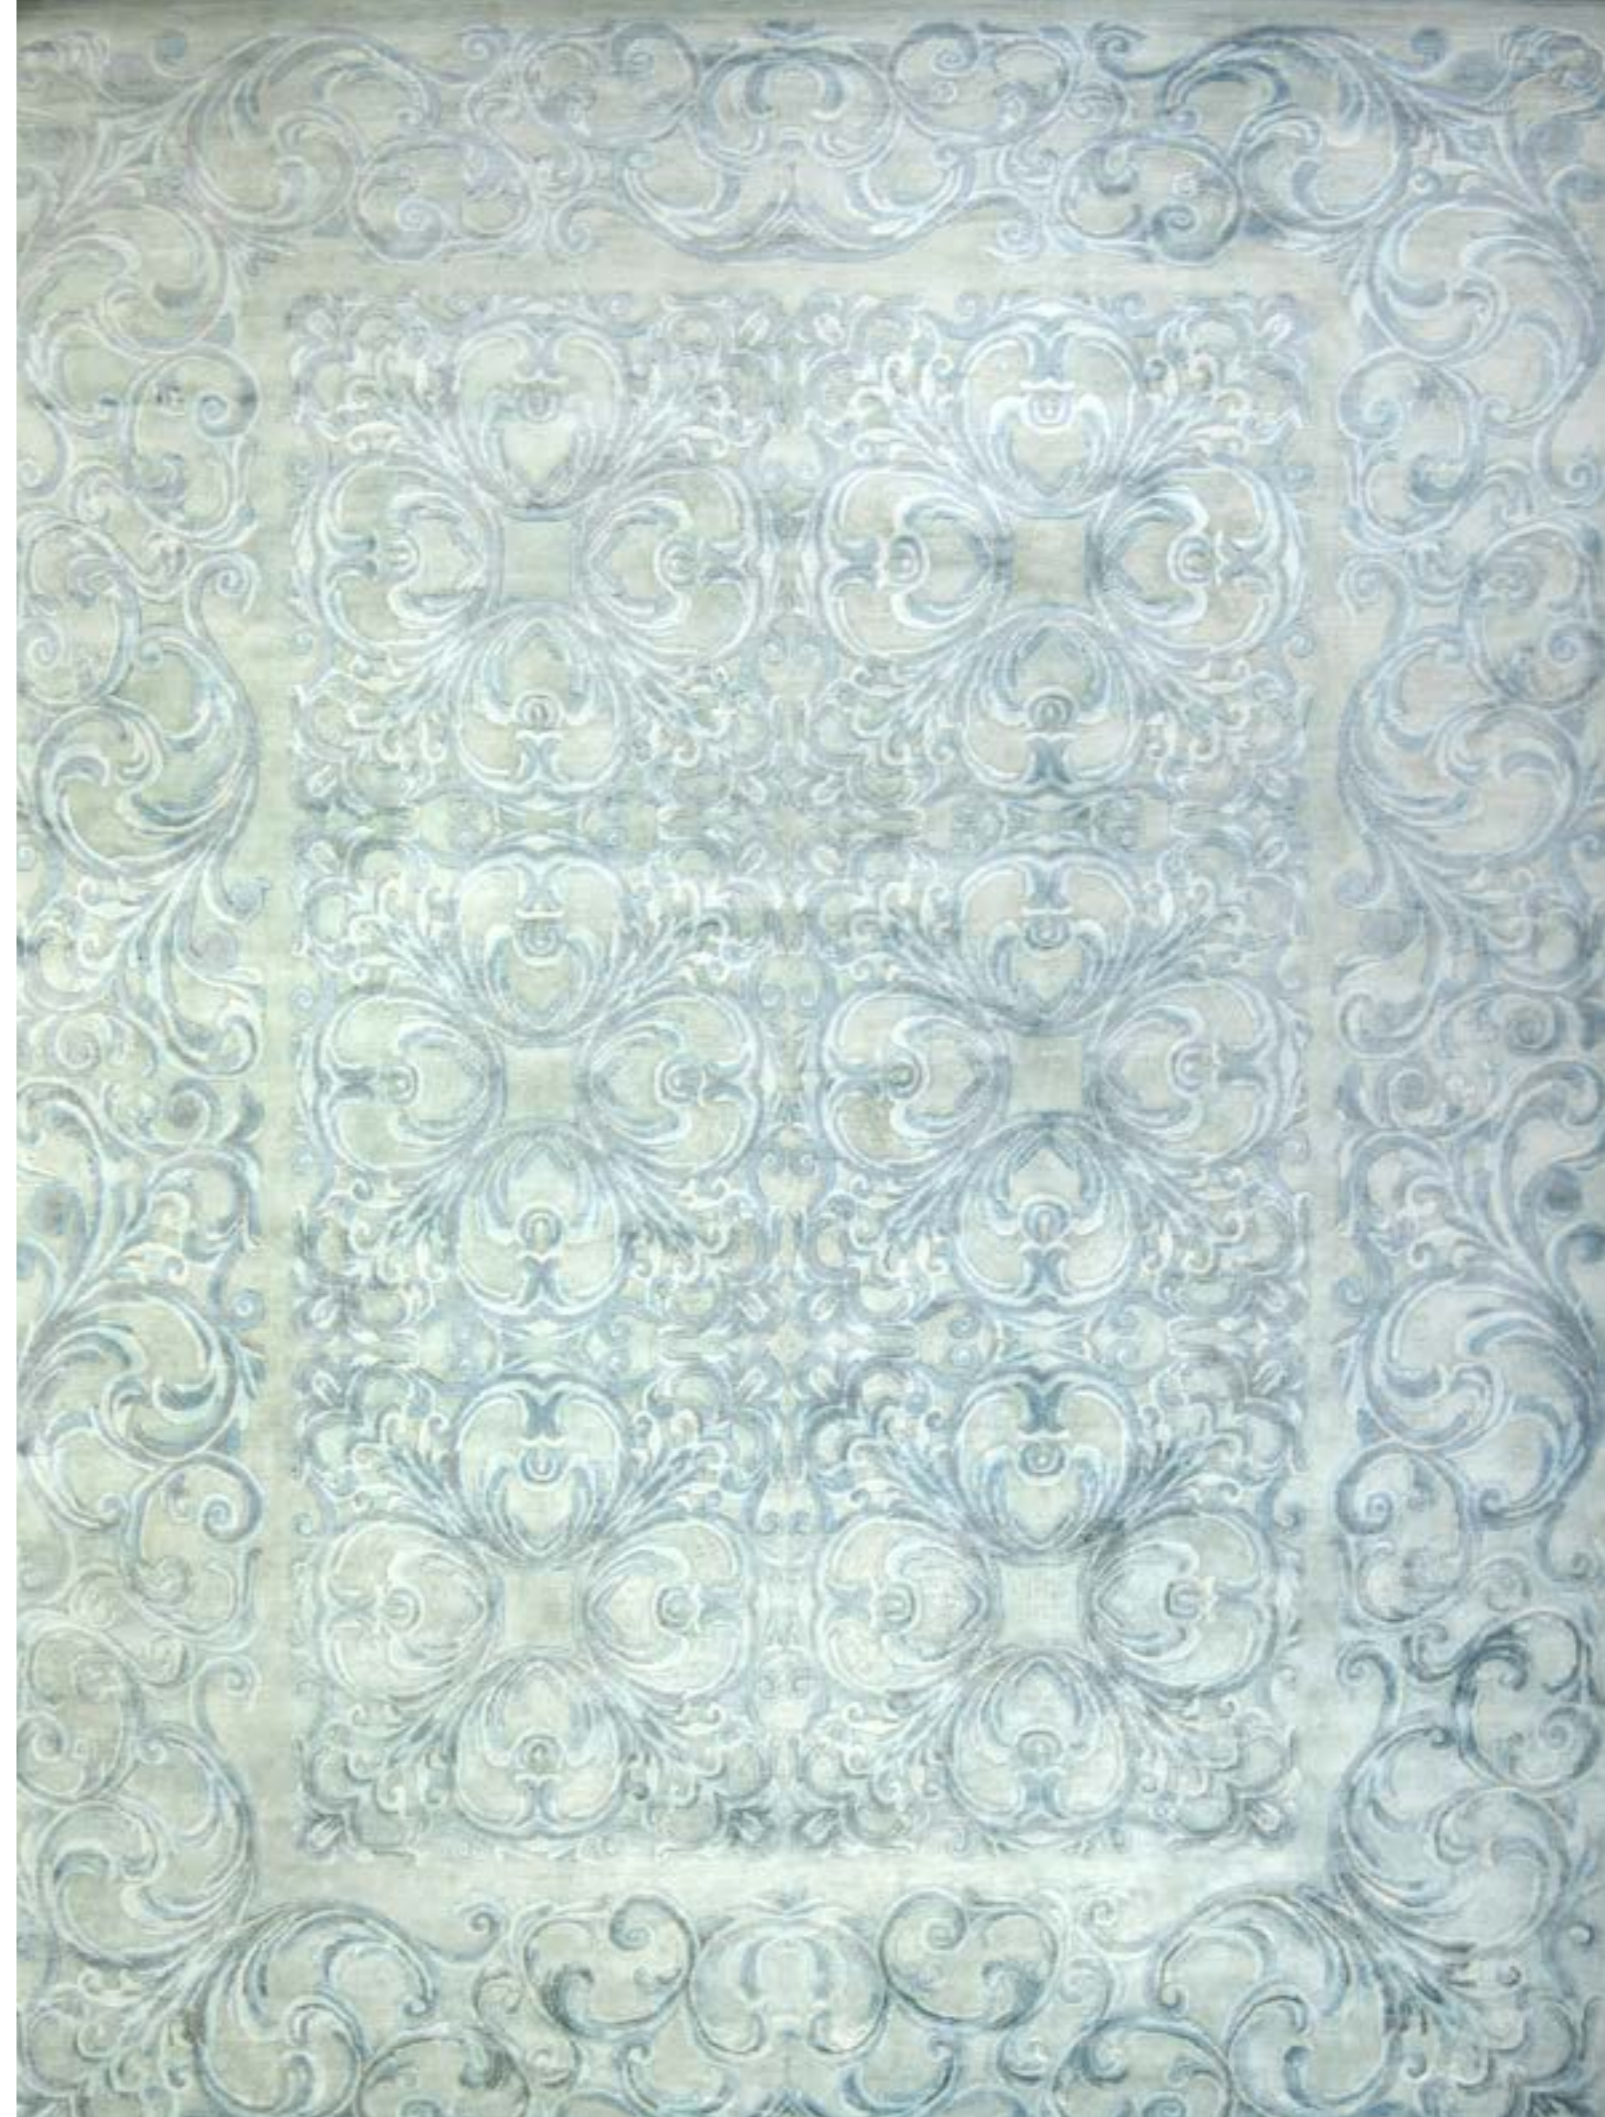

SOLINE POWDER

Soline Powder

Measurements / Misure

300 / 300 / 360 / 400 cm

200 / 250 / 280 / 300 cm