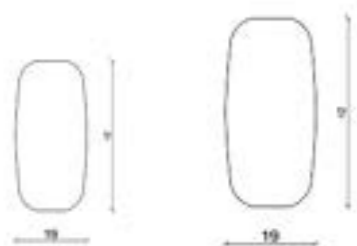

Masiccio

Measurements / Misure

TIGRE

Tigre

Measurements / Misure

POLIGONALE

Poligonale

Measurements / Misure

300 / 300 / 360 / 400 cm

200 / 250 / 280 / 300 cm

Colors / Colori

BEIRUT

Beirut

Measurements / Misure

300 / 300 / 360 / 400 cm

200 / 250 / 280 / 300 cm