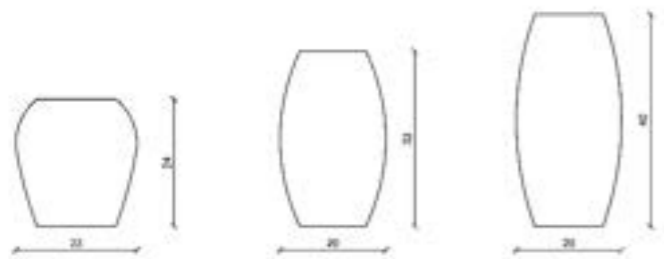

Measurements / Misure

DHOW

Dhow

Measurements / Misure

AURELIE

Aurelié

Measurements / Misure

MASICCIO

Masiccio

Measurements / Misure

TIGRE

Tigre

Measurements / Misure

POLIGONALE

Poligonale

Measurements / Misure

300 / 300 / 360 / 400 cm

200 / 250 / 280 / 300 cm

Colors / Colori

BEIRUT

Beirut

Measurements / Misure

300 / 300 / 360 / 400 cm

200 / 250 / 280 / 300 cm