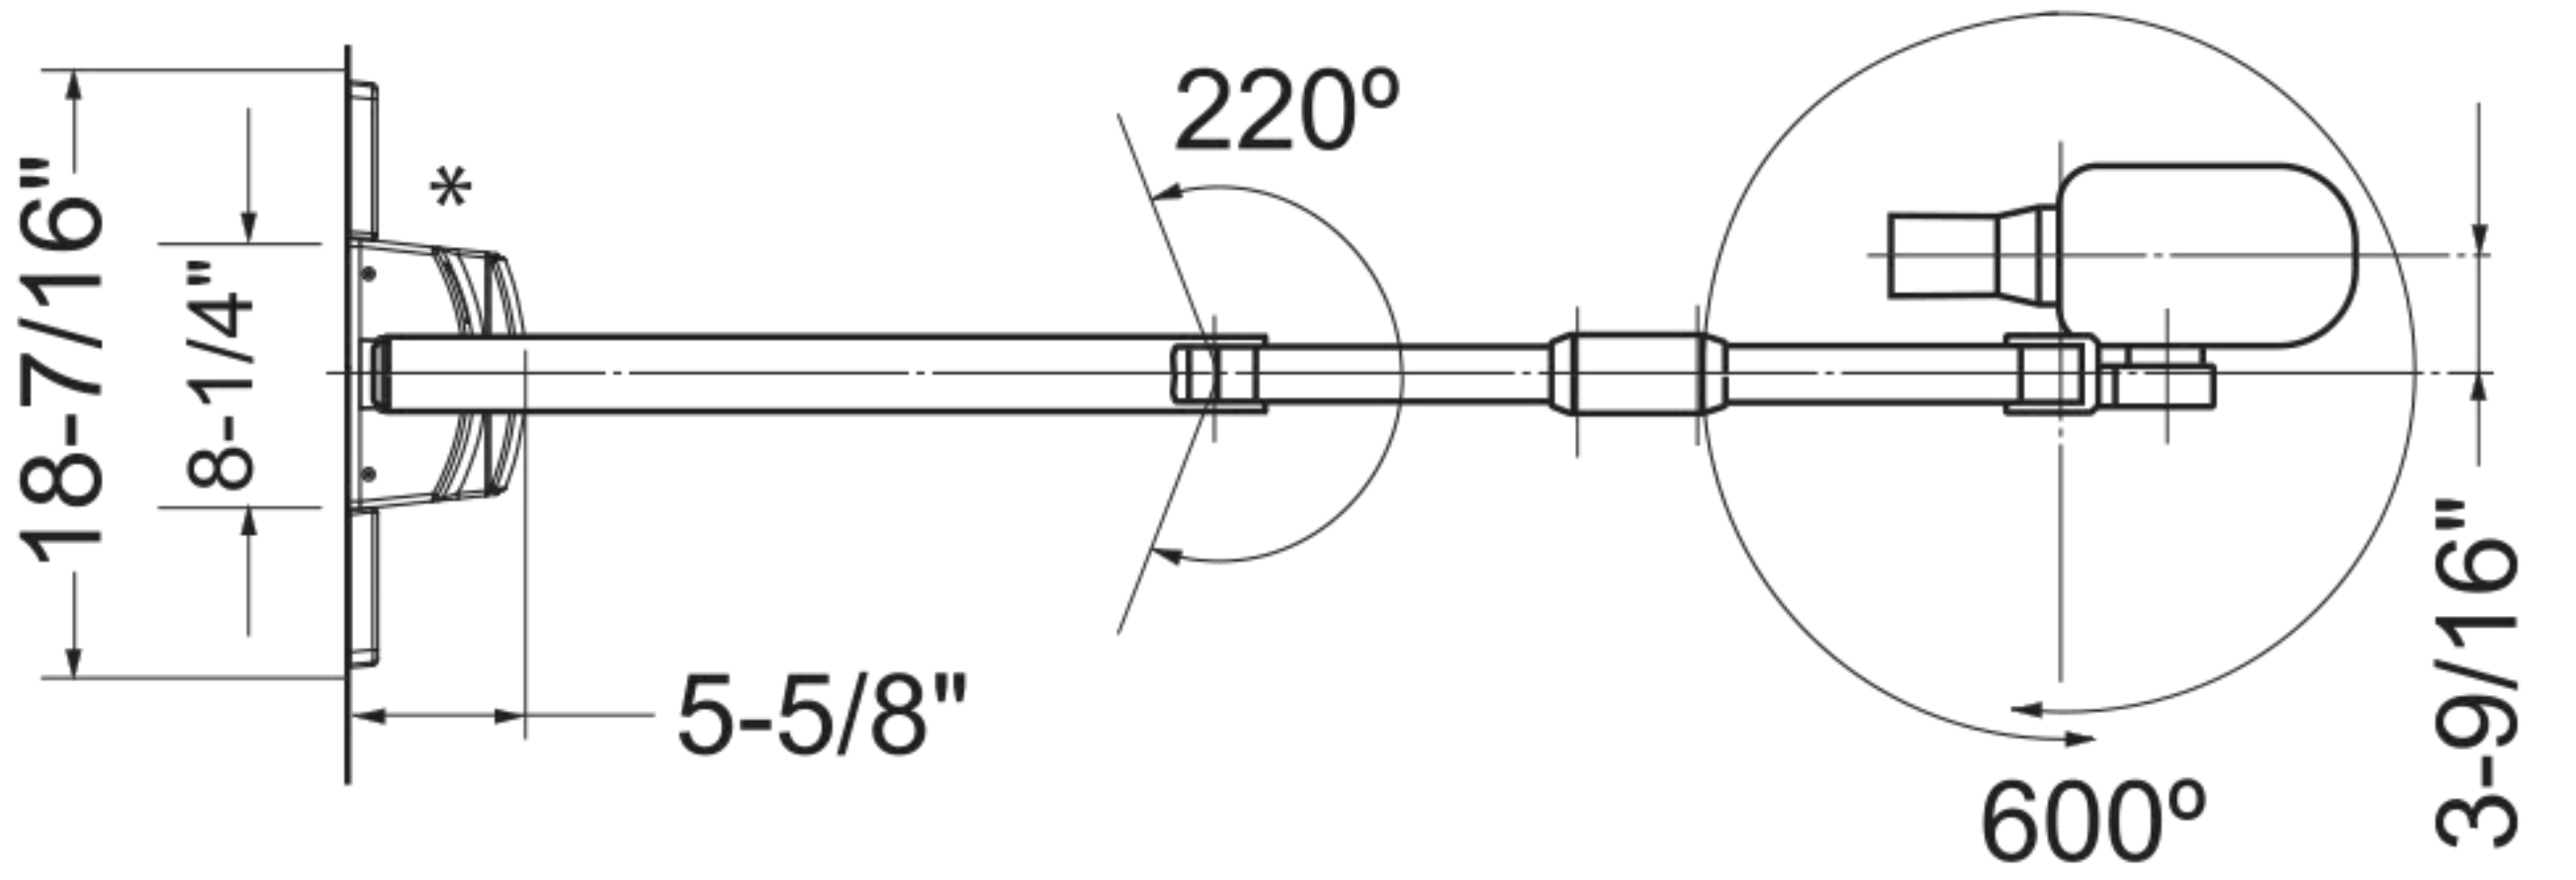

Wall Mount

Maximum Reach:	84-1/8" with 40.0" arm	64-1/8" with 20.0" arm
	75-5/8" with 31.5" arm	56-1/8" with 12.0" arm

Pass-thru mount

Focal Spot Marking

Reference Axis

SSD (Source to Skin Distance) :

- a. Regular cone-----8 inches (203 mm)
- b. Long cone-----12 inches (305mm)