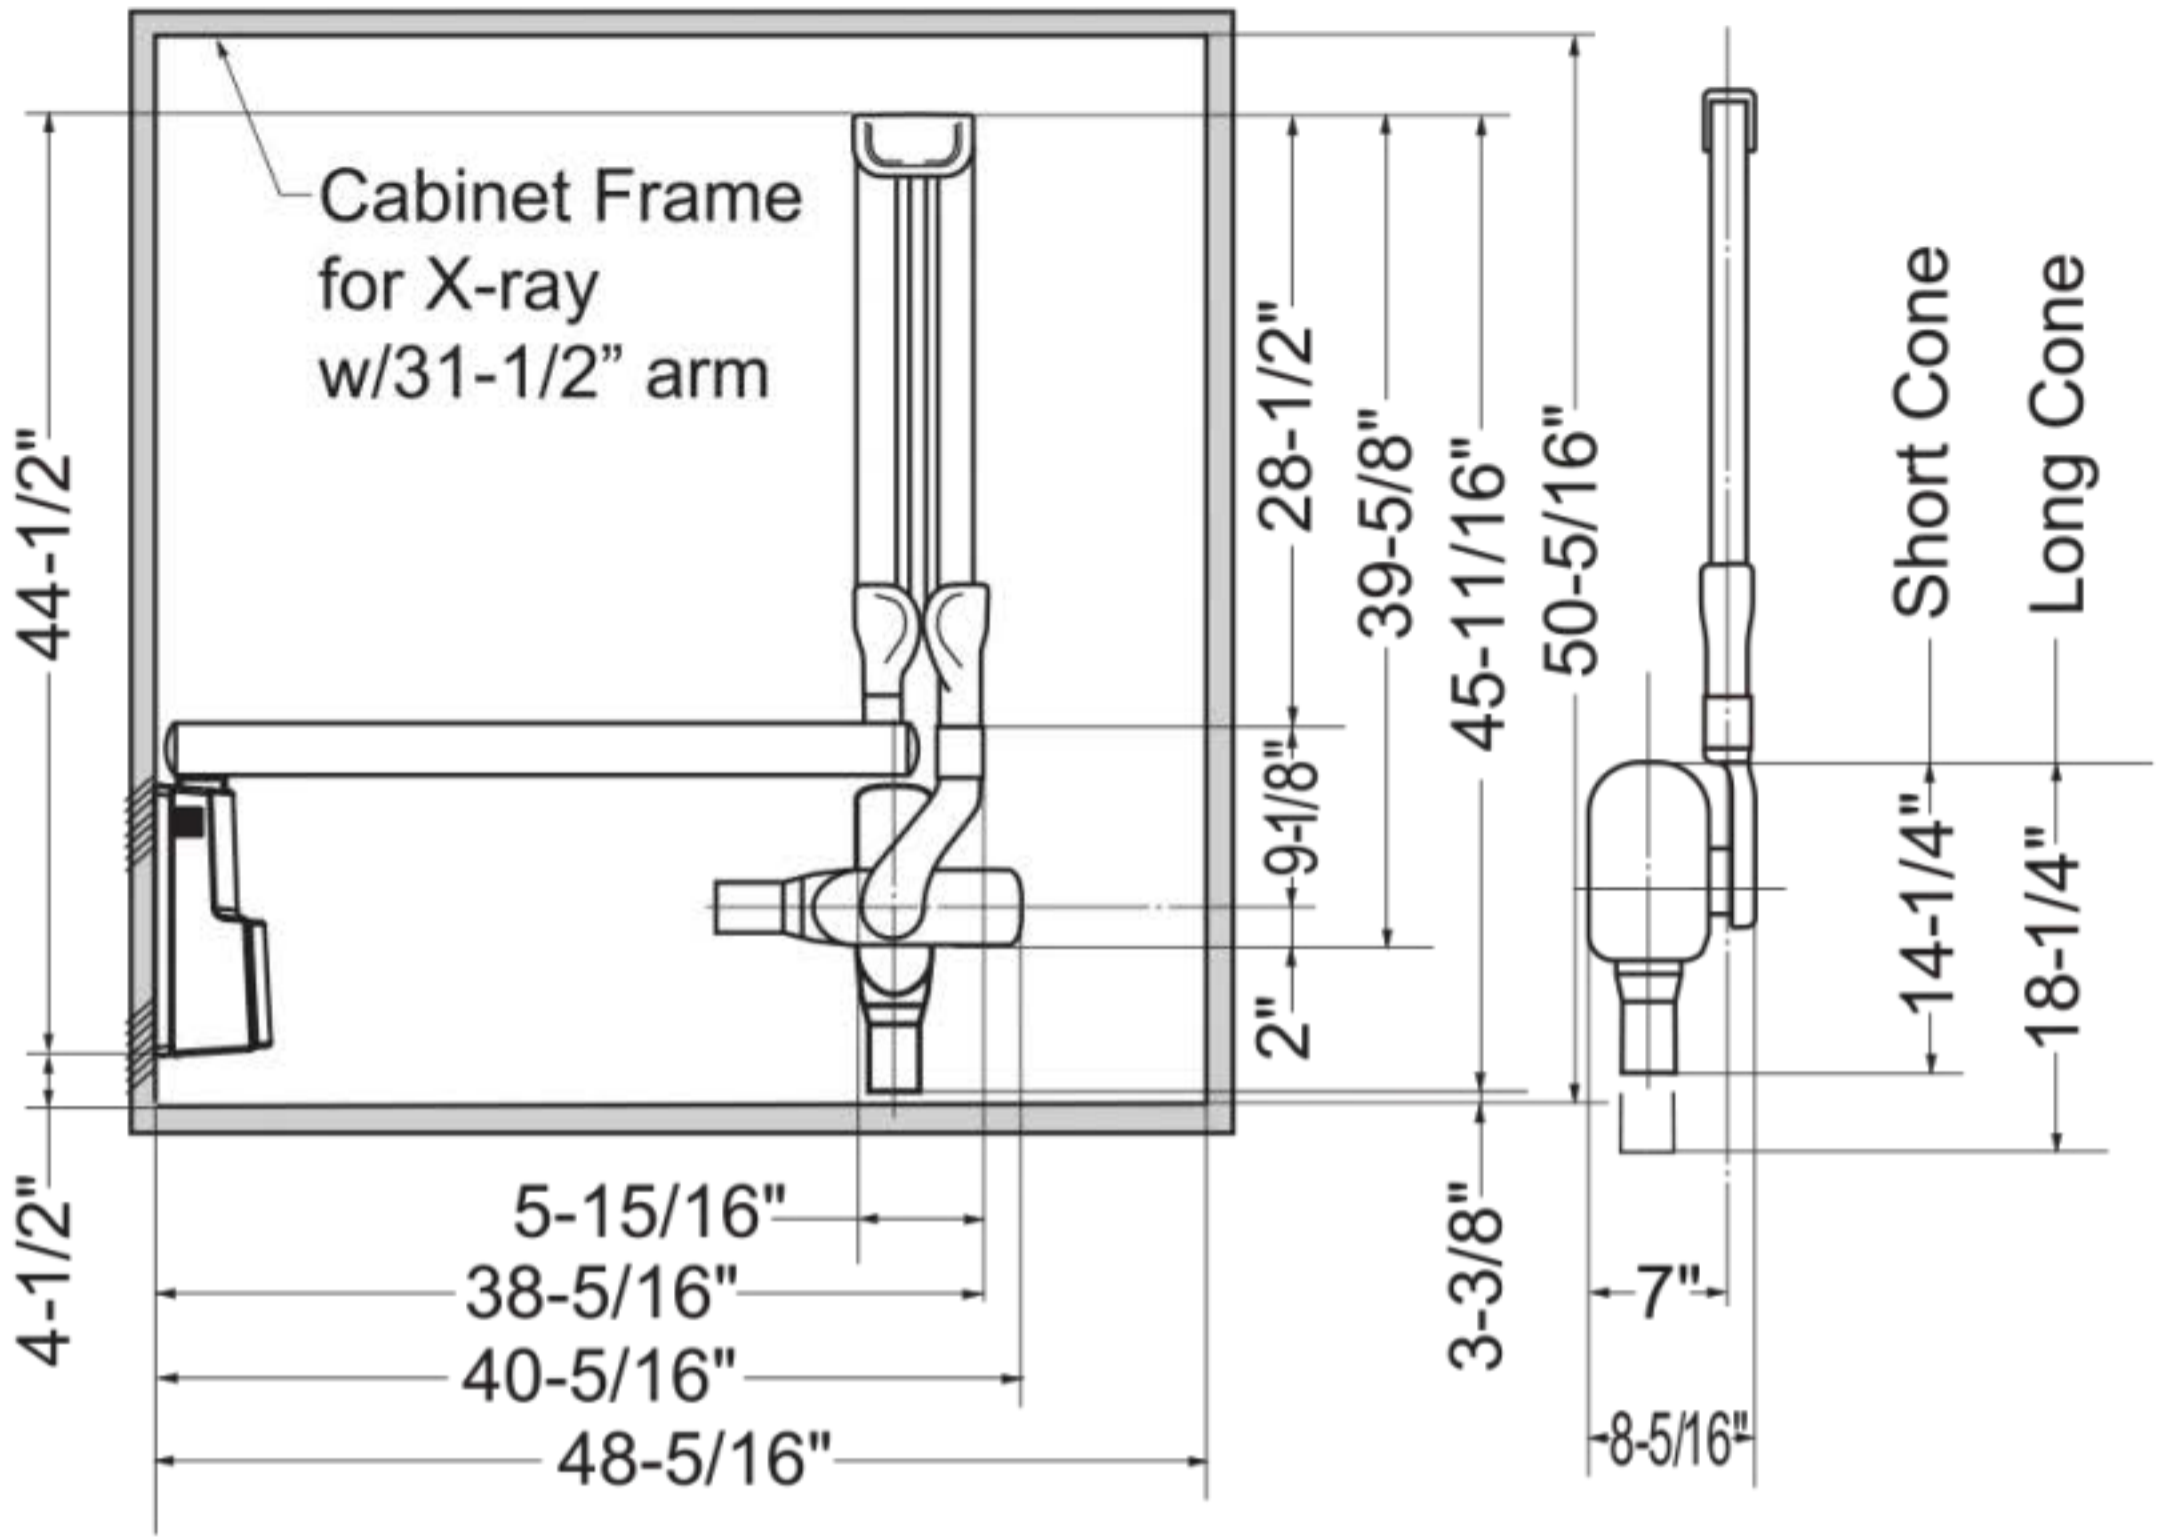

Wall Mount

Maximum Reach:	84-1/8" with 40.0" arm	64-1/8" with 20.0" arm
	75-5/8" with 31.5" arm	56-1/8" with 12.0" arm

Pass-thru mount

Focal Spot Marking

Reference Axis

SSD (Source to Skin Distance) :

- a. Regular cone-----8 inches (203 mm)
- b. Long cone-----12 inches (305mm)