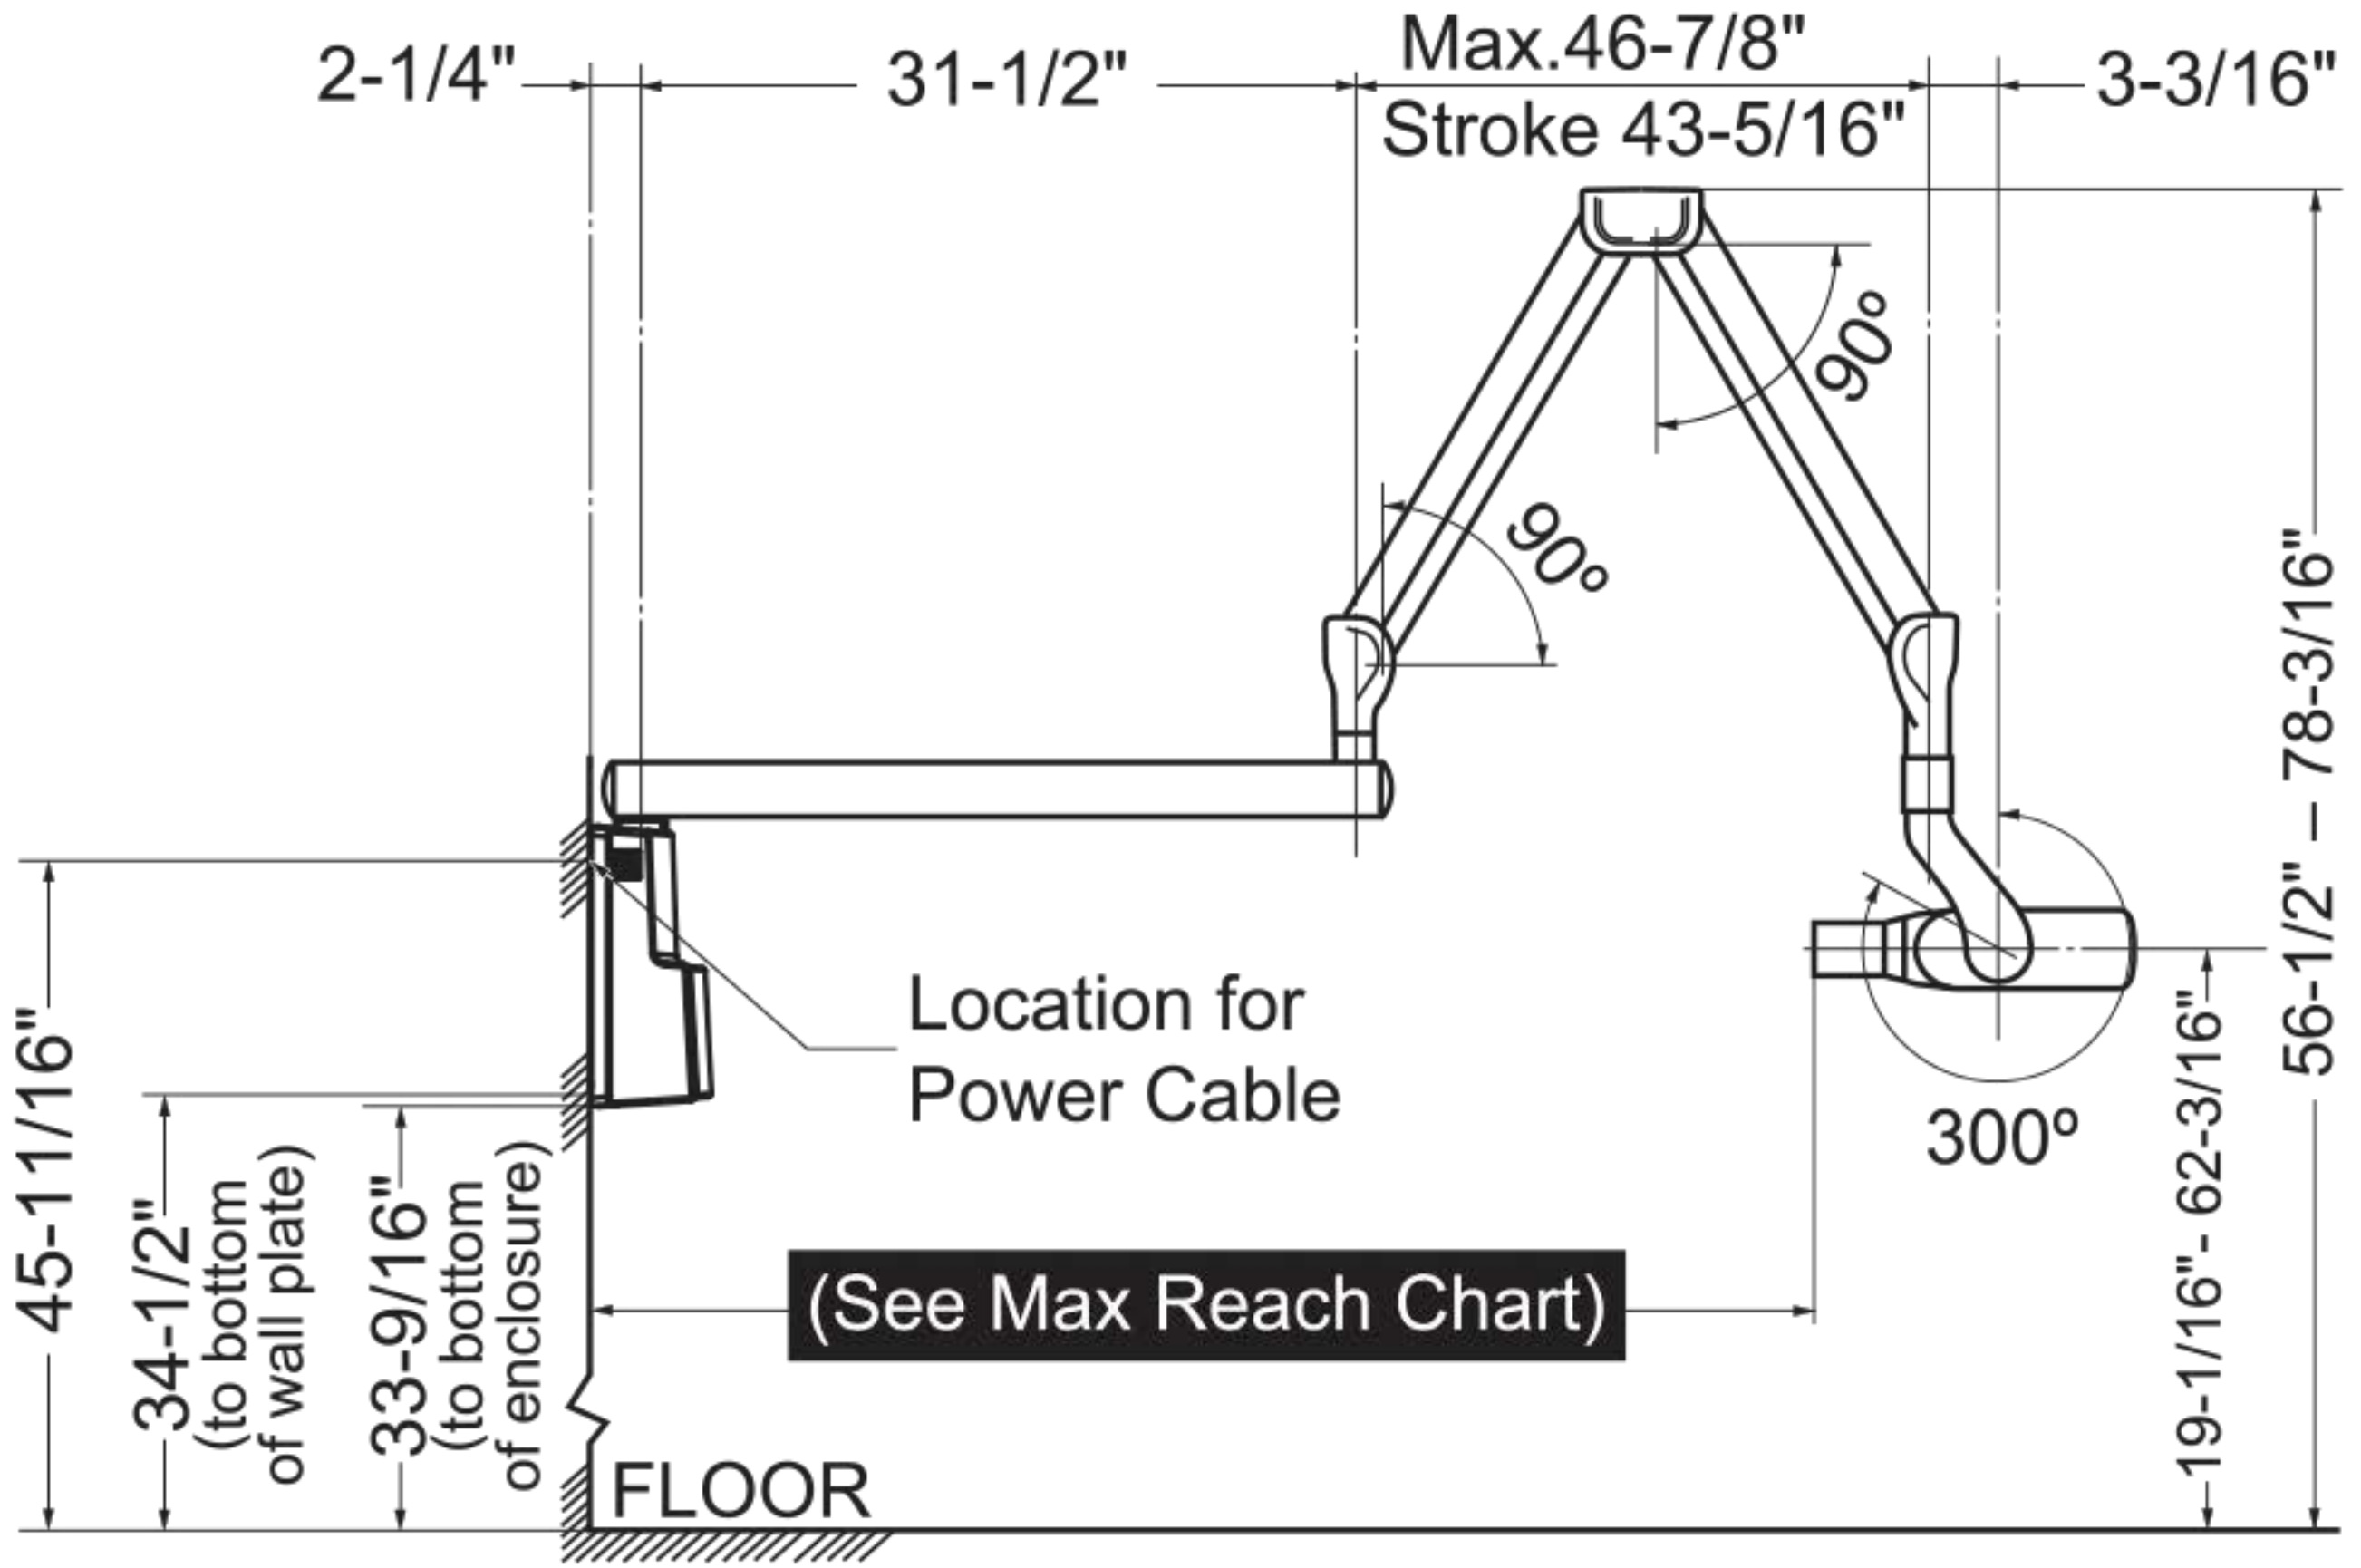

Wall Mount

Maximum Reach:	84-1/8" with 40.0" arm	64-1/8" with 20.0" arm
	75-5/8" with 31.5" arm	56-1/8" with 12.0" arm

Pass-thru mount

Focal Spot Marking

Reference Axis

SSD (Source to Skin Distance) :

- a. Regular cone-----8 inches (203 mm)
- b. Long cone-----12 inches (305mm)