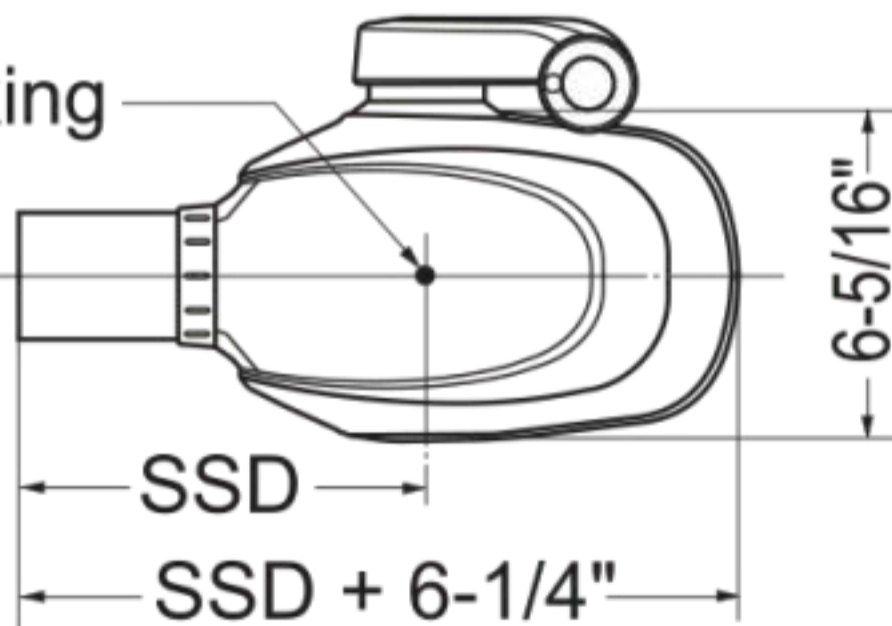

Wall Mount

Maximum Reach:	84-1/8" with 40.0" arm	64-1/8" with 20.0" arm
	75-5/8" with 31.5" arm	56-1/8" with 12.0" arm

Pass-thru mount

Focal Spot Marking

Reference Axis

SSD (Source to Skin Distance) :

- a. Regular cone-----8 inches (203 mm)
- b. Long cone-----12 inches (305mm)