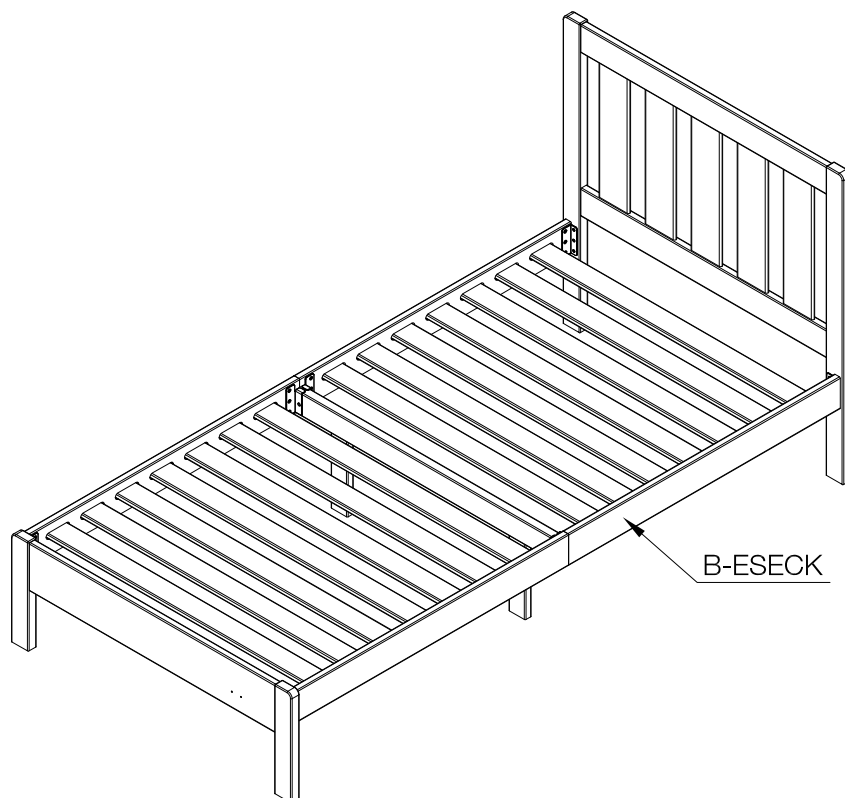

NOTE: Specific installation steps please refer to B-ESECK assembly instructions.
注意：具体安装步骤参照B-ESECK组立安装说明书。