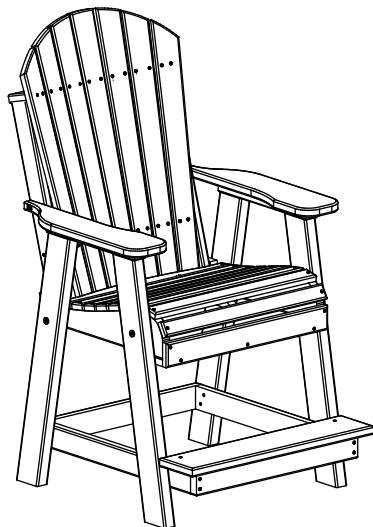

A	Overall Height	49"
B	Overall Depth	34"
C	Overall width	30"
Weight 62Lbs.		

D	Seat width	23"
E	Armrest height	31"
F	Back height	28"
G	Seat height in back	21"
H	Seat depth	18"
I	Seat height in front	23 1/2"

Poly Adirondack Balcony Chair

10/27/ 2017

R.M.