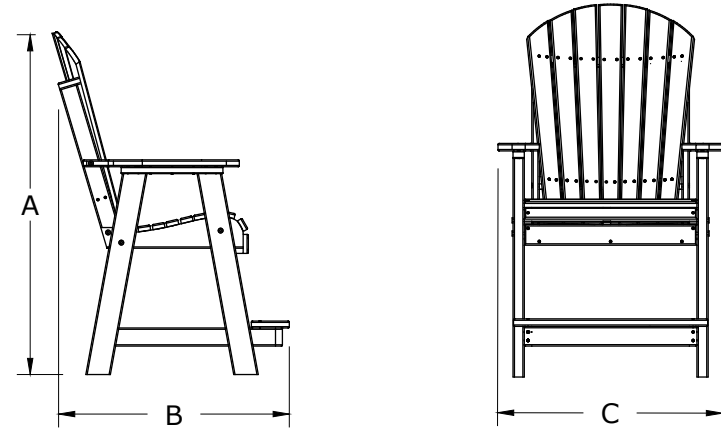

A	Overall Height	49"
B	Overall Depth	34"
C	Overall width	30"
Weight 62Lbs.		

D	Seat width	23"
E	Armrest height	31"
F	Back height	28"
G	Seat height in back	21"
H	Seat depth	18"
I	Seat height in front	23 1/2"