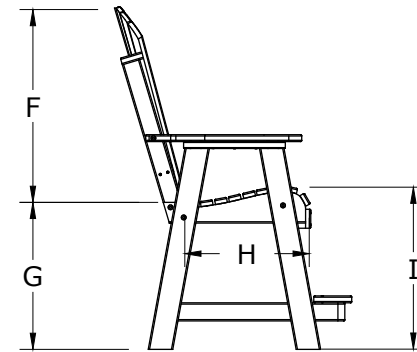

A	Overall Height	49"
B	Overall Depth	34"
C	Overall width	30"
Weight 62Lbs.		

D	Seat width	23"
E	Armrest height	31"
F	Back height	28"
G	Seat height in back	21"
H	Seat depth	18"
I	Seat height in front	23 1/2"