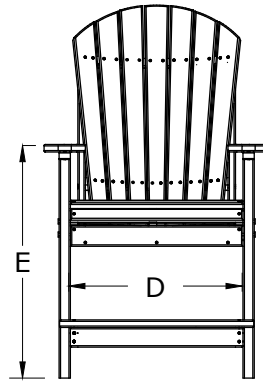

A	Overall Height	49"
B	Overall Depth	34"
C	Overall width	30"
Weight 62Lbs.		

D	Seat width	23"
E	Armrest height	31"
F	Back height	28"
G	Seat height in back	21"
H	Seat depth	18"
I	Seat height in front	23 1/2"