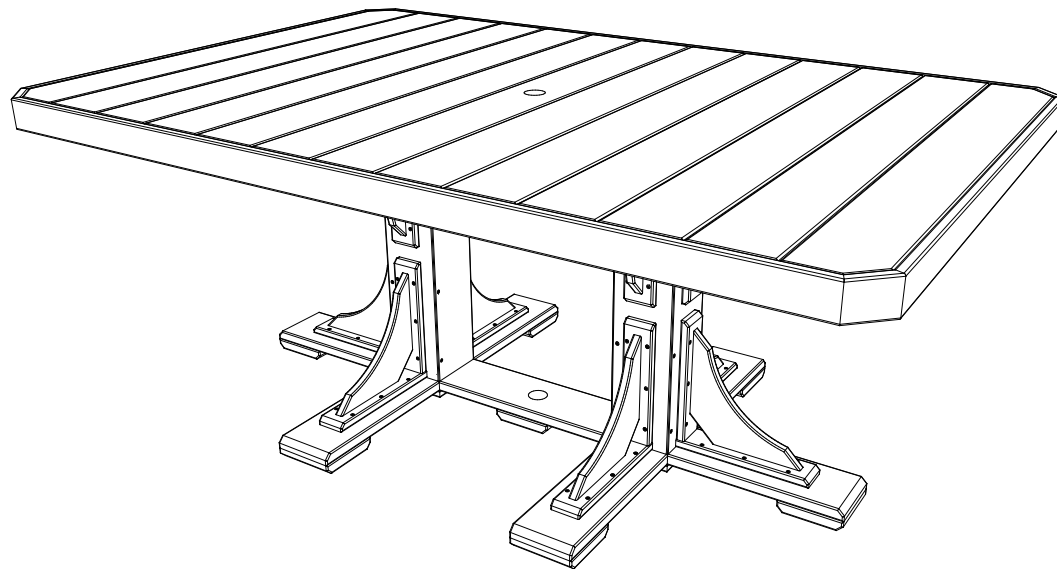

A	Overall Height	30 1/4"
B	Overall Depth	48"
C	Overall width	74
D	Floor to bottom of Skirting	27-3/4"
	Umbrella Hole 1-3/4"	
	Weight 231Lbs.	

Poly 4 x 6 Rectangular Table Dining Height Dimensions

10/31/ 2017	R.M.
-------------	------