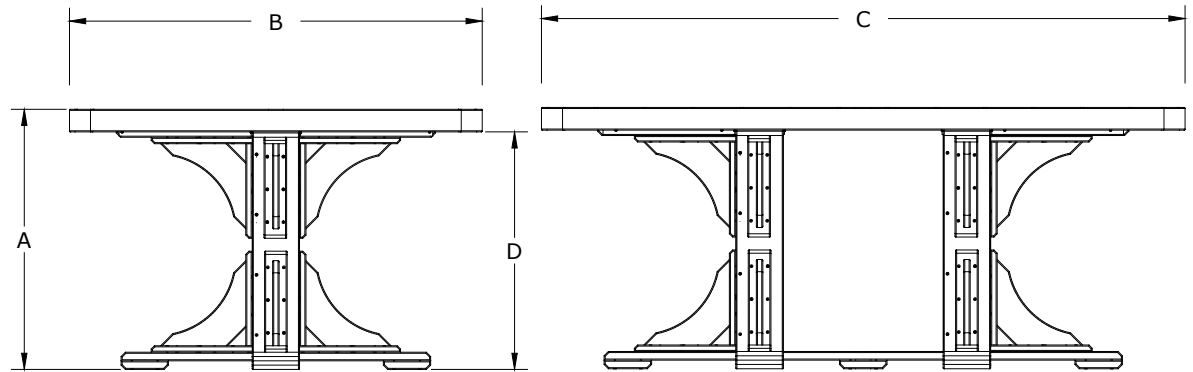

A	Overall Height	30 1/4"
B	Overall Depth	48"
C	Overall width	74
D	Floor to bottom of Skirting	27-3/4"
	Umbrella Hole 1-3/4"	
	Weight 231Lbs.	

Poly 4 x 6 Rectangular Table Dining Height Dimensions

10/31/ 2017	R.M.
-------------	------