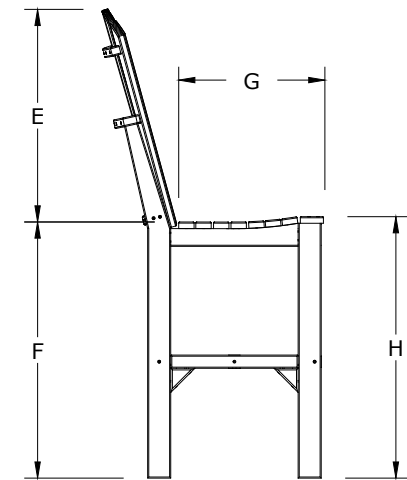

A	Overall Height	53 3/8"
B	Overall Width	20 1/4"
C	Overall Depth	25"
Weight 38 Lbs.		

D	Seat Width	18 3/4"
E	Back Height	24 1/4"
F	Seat Height in back	29 1/8"
G	Seat Depth	16 5/8"
H	Seat Height in front	29 3/4"
I	Footrest Height	14"

Adirondack Side Chair Bar Height Dimensions

01/31/ 2019

R.M.