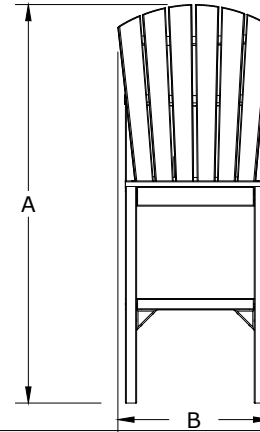

A	Overall Height	53 3/8"
B	Overall Width	20 1/4"
C	Overall Depth	25"
Weight 38 Lbs.		

D	Seat Width	18 3/4"
E	Back Height	24 1/4"
F	Seat Height in back	29 1/8"
G	Seat Depth	16 5/8"
H	Seat Height in front	29 3/4"
I	Footrest Height	14"

Adirondack Side Chair Bar Height Dimensions

01/31/ 2019

R.M.