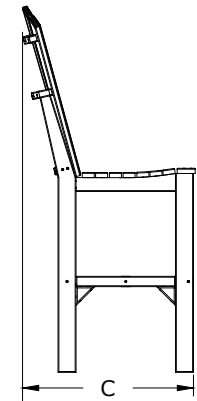

A	Overall Height	53 3/8"
B	Overall Width	20 1/4"
C	Overall Depth	25"
Weight 38 Lbs.		

D	Seat Width	18 3/4"
E	Back Height	24 1/4"
F	Seat Height in back	29 1/8"
G	Seat Depth	16 5/8"
H	Seat Height in front	29 3/4"
I	Footrest Height	14"

Adirondack Side Chair Bar Height Dimensions

01/31/ 2019

R.M.