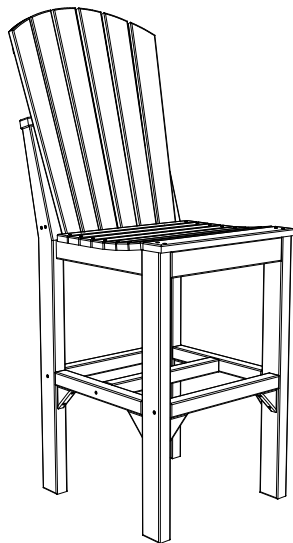

A	Overall Height	53 3/8"
B	Overall Width	20 1/4"
C	Overall Depth	25"
Weight 38 Lbs.		

D	Seat Width	18 3/4"
E	Back Height	24 1/4"
F	Seat Height in back	29 1/8"
G	Seat Depth	16 5/8"
H	Seat Height in front	29 3/4"
I	Footrest Height	14"

Adirondack Side Chair Bar Height Dimensions

01/31/ 2019

R.M.