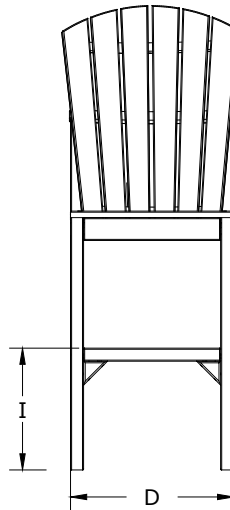

A	Overall Height	53 3/8"
B	Overall Width	20 1/4"
C	Overall Depth	25"
Weight 38 Lbs.		

D	Seat Width	18 3/4"
E	Back Height	24 1/4"
F	Seat Height in back	29 1/8"
G	Seat Depth	16 5/8"
H	Seat Height in front	29 3/4"
I	Footrest Height	14"

Adirondack Side Chair Bar Height Dimensions

01/31/ 2019

R.M.