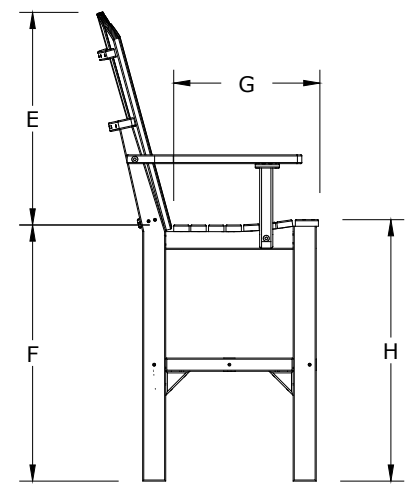

A	Overall Height	53 3/8"
B	Overall Width	24"
C	Overall Depth	25"
Weight 41 Lbs.		

D	Seat Width	18 3/4"
E	Back Height	24 1/4"
F	Seat Height in back	29 1/8"
G	Seat Depth	16 5/8"
H	Seat Height in front	29 3/4"
I	Armrest Height	37"
J	Footrest Height	14"

Adirondack Arm Chair Bar Height Dimensions

01/31/ 2019	R.M.
-------------	------