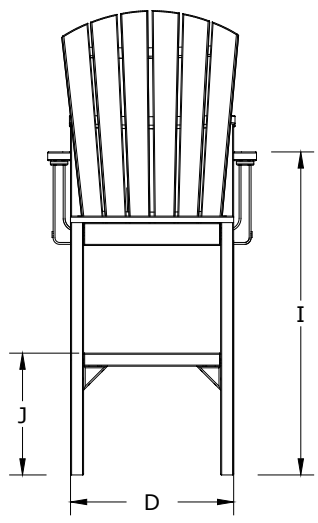

A	Overall Height	53 3/8"
B	Overall Width	24"
C	Overall Depth	25"
Weight 41 Lbs.		

D	Seat Width	18 3/4"
E	Back Height	24 1/4"
F	Seat Height in back	29 1/8"
G	Seat Depth	16 5/8"
H	Seat Height in front	29 3/4"
I	Armrest Height	37"
J	Footrest Height	14"

Adirondack Arm Chair Bar Height Dimensions

01/31/ 2019	R.M.
-------------	------