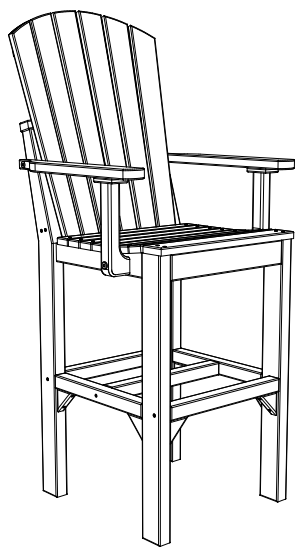

A	Overall Height	53 3/8"
B	Overall Width	24"
C	Overall Depth	25"
Weight 41 Lbs.		

D	Seat Width	18 3/4"
E	Back Height	24 1/4"
F	Seat Height in back	29 1/8"
G	Seat Depth	16 5/8"
H	Seat Height in front	29 3/4"
I	Armrest Height	37"
J	Footrest Height	14"

Adirondack Arm Chair Bar Height Dimensions

01/31/ 2019	R.M.
-------------	------