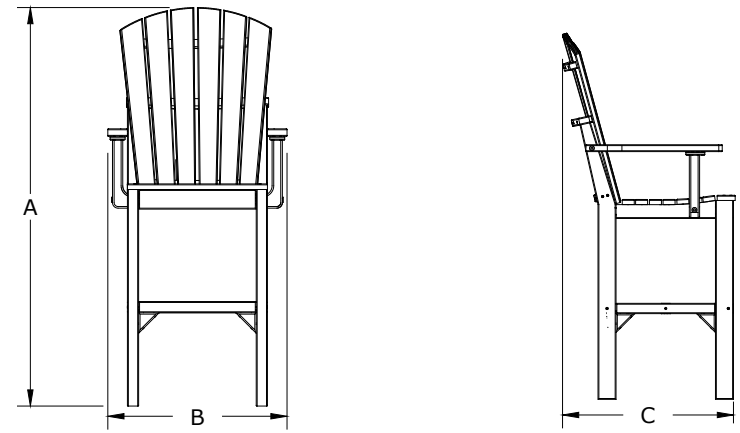

A	Overall Height	53 3/8"
B	Overall Width	24"
C	Overall Depth	25"
Weight 41 Lbs.		

D	Seat Width	18 3/4"
E	Back Height	24 1/4"
F	Seat Height in back	29 1/8"
G	Seat Depth	16 5/8"
H	Seat Height in front	29 3/4"
I	Armrest Height	37"
J	Footrest Height	14"

Adirondack Arm Chair Bar Height Dimensions

01/31/ 2019	R.M.
-------------	------