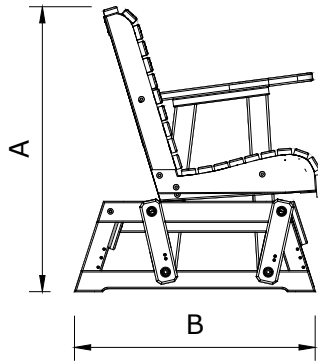

A	Overall Height	36"
B	Overall Depth	30"
C	Overall width	67"

D	Seat width	60"
E	Back height	20"
F	Seat depth	18"

5 Plain Poly Glider Dimensions

10/27/ 2017

R.M.