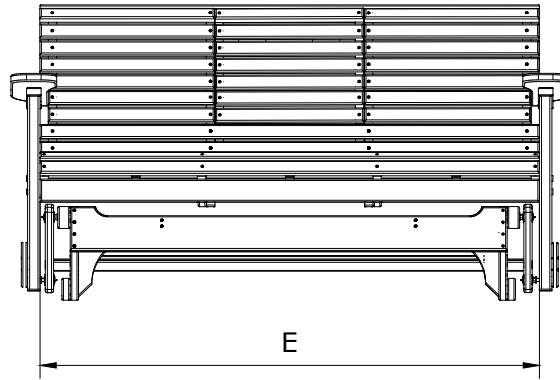

A	Overall Height	36"
B	Overall Depth	30"
C	Overall width	67"

D	Seat width	60"
E	Back height	20"
F	Seat depth	18"

5 Plain Poly Glider Dimensions

10/27/ 2017

R.M.