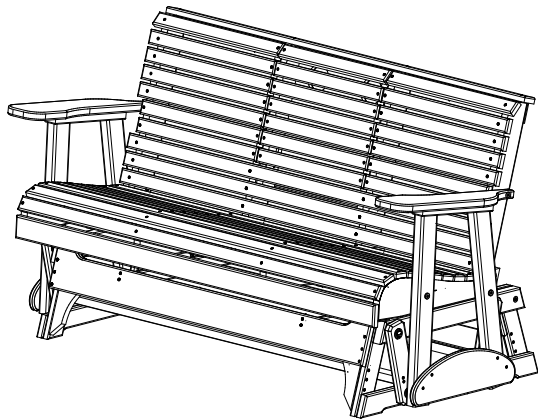

A	Overall Height	36"
B	Overall Depth	30"
C	Overall width	67"

D	Seat width	60"
E	Back height	20"
F	Seat depth	18"

5 Plain Poly Glider Dimensions

10/27/ 2017

R.M.