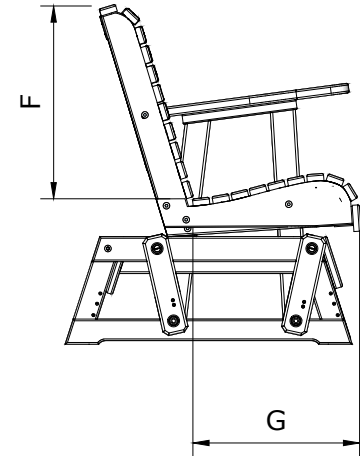

A	Overall Height	36"
B	Overall Depth	30"
C	Overall width	67"

D	Seat width	60"
E	Back height	20"
F	Seat depth	18"

5 Plain Poly Glider Dimensions

10/27/ 2017

R.M.