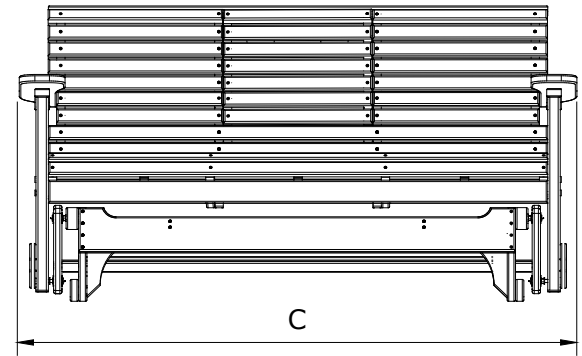

A	Overall Height	36"
B	Overall Depth	30"
C	Overall width	67"

D	Seat width	60"
E	Back height	20"
F	Seat depth	18"

5 Plain Poly Glider Dimensions

10/27/ 2017

R.M.