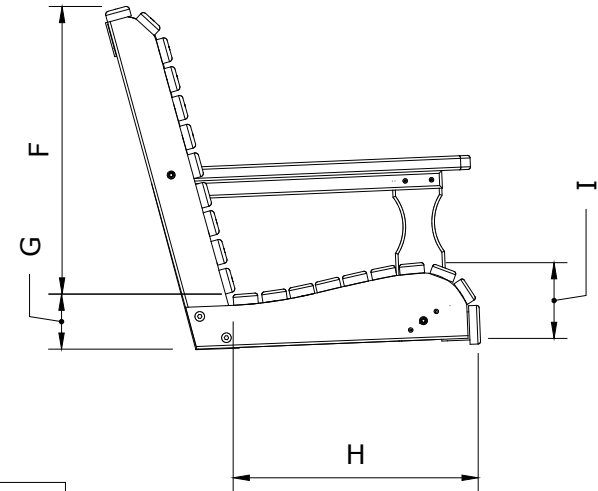

A	Overall Height	24 1/2"
B	Overall Depth	26 1/2"
C	Overall width	52 1/2"
Weight 63 Lbs.		

D	Seat width	48"
E	Armrest height	13"
F	Back height	20"
G	Seat height in back	4"
H	Seat depth	18"
I	Seat height in front	5 1/2"

4 Plain Poly Swing Dimensions

10/27/ 2017

R.M.