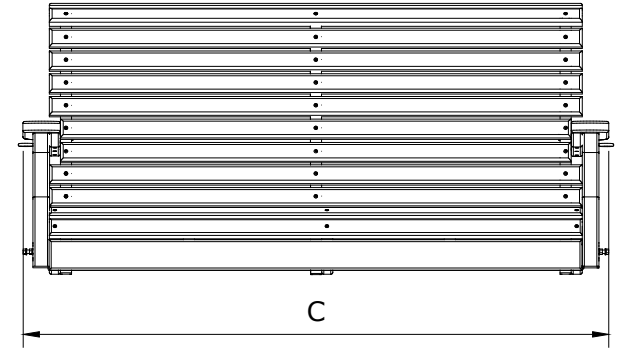

A	Overall Height	24 1/2"
B	Overall Depth	26 1/2"
C	Overall width	52 1/2"
Weight 63 Lbs.		

D	Seat width	48"
E	Armrest height	13"
F	Back height	20"
G	Seat height in back	4"
H	Seat depth	18"
I	Seat height in front	5 1/2"

4 Plain Poly Swing Dimensions

10/27/ 2017

R.M.