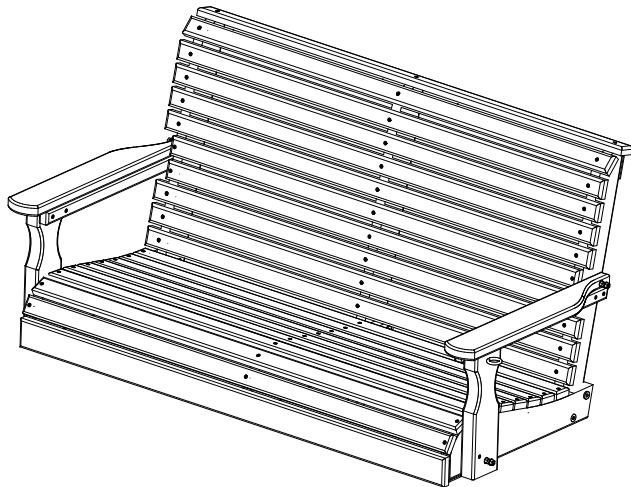

A	Overall Height	24 1/2"
B	Overall Depth	26 1/2"
C	Overall width	52 1/2"
Weight 63 Lbs.		

D	Seat width	48"
E	Armrest height	13"
F	Back height	20"
G	Seat height in back	4"
H	Seat depth	18"
I	Seat height in front	5 1/2"

4 Plain Poly Swing Dimensions

10/27/ 2017

R.M.