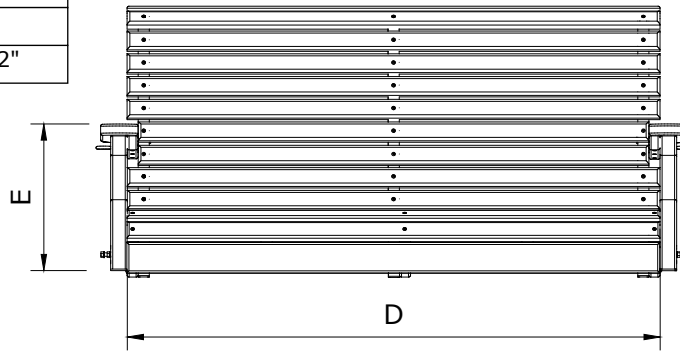

A	Overall Height	24 1/2"
B	Overall Depth	26 1/2"
C	Overall width	52 1/2"
Weight 63 Lbs.		

D	Seat width	48"
E	Armrest height	13"
F	Back height	20"
G	Seat height in back	4"
H	Seat depth	18"
I	Seat height in front	5 1/2"

4 Plain Poly Swing Dimensions

10/27/ 2017

R.M.