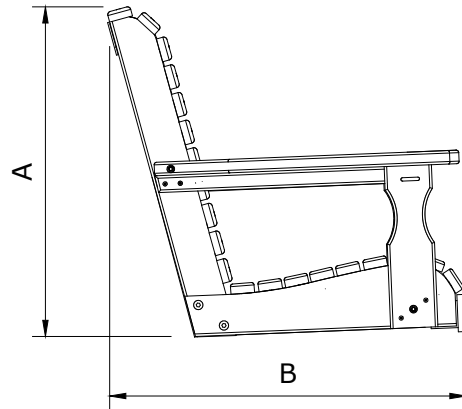

A	Overall Height	24 1/2"
B	Overall Depth	26 1/2"
C	Overall width	52 1/2"
Weight 63 Lbs.		

D	Seat width	48"
E	Armrest height	13"
F	Back height	20"
G	Seat height in back	4"
H	Seat depth	18"
I	Seat height in front	5 1/2"

4 Plain Poly Swing Dimensions

10/27/ 2017

R.M.