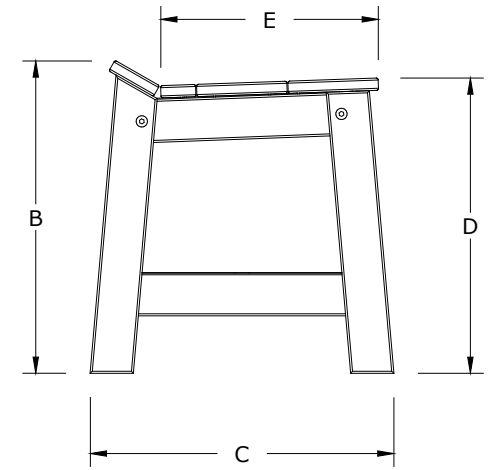

|                |                |         |
|----------------|----------------|---------|
| A              | Overall Width  | 41"     |
| B              | Overall Height | 19"     |
| C              | Overall Depth  | 18 1/2" |
| D              | Seat Height    | 18"     |
| E              | Seat Depth     | 13 1/4" |
| Weight 31 Lbs. |                |         |

41 Café Dining Bench Dimensions

01/31/ 2019

R.M.