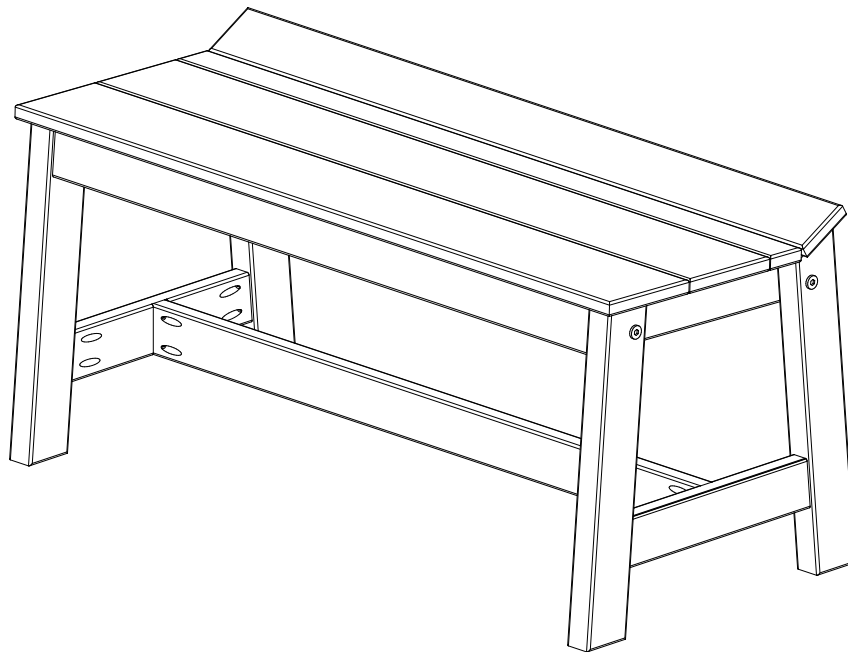

|                |                |         |
|----------------|----------------|---------|
| A              | Overall Width  | 41"     |
| B              | Overall Height | 19"     |
| C              | Overall Depth  | 18 1/2" |
| D              | Seat Height    | 18"     |
| E              | Seat Depth     | 13 1/4" |
| Weight 31 Lbs. |                |         |

41 Café Dining Bench Dimensions

01/31/ 2019

R.M.