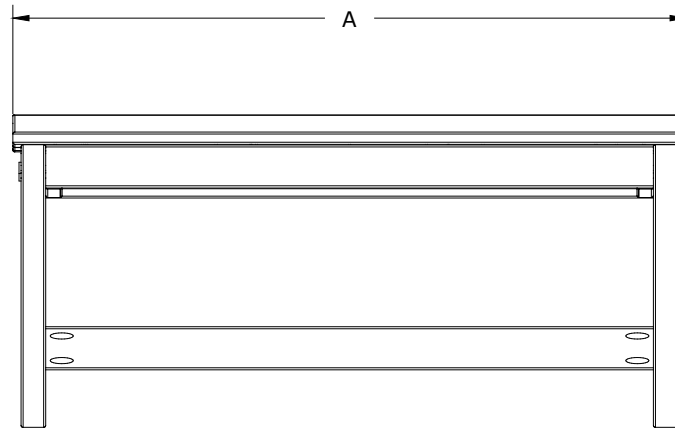

|                |                |         |
|----------------|----------------|---------|
| A              | Overall Width  | 41"     |
| B              | Overall Height | 19"     |
| C              | Overall Depth  | 18 1/2" |
| D              | Seat Height    | 18"     |
| E              | Seat Depth     | 13 1/4" |
| Weight 31 Lbs. |                |         |

41 Café Dining Bench Dimensions

01/31/ 2019

R.M.