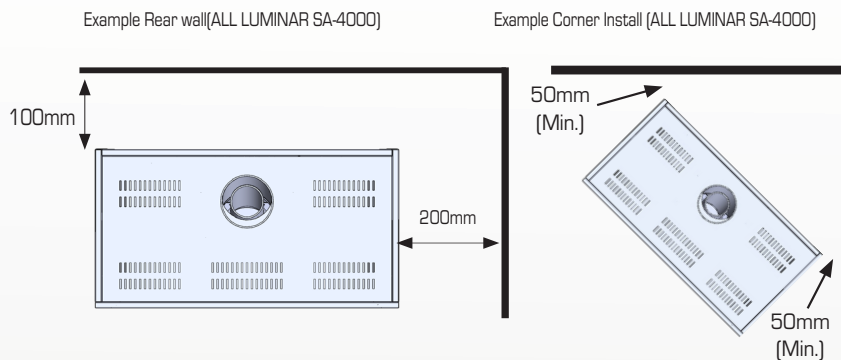

METALLIC BLACK

STANDALONE GAS FIRES BY *Illusion*

SA-4000 DIMENSIONS

SA-4000 CLEARANCES

The diagrams below show examples of stand alone Luminar installs with respect to clearances from combustible materials ie: walls. The minimum distance from the REAR of all Luminar Stand Alone models to any combustible surface is 100mm. The minimum distance from the SIDES of all Luminar Stand Alone models is 200mm. The minimum distance from the REAR CORNERS to combustible walls in a 45 degree corner install is 50mm.