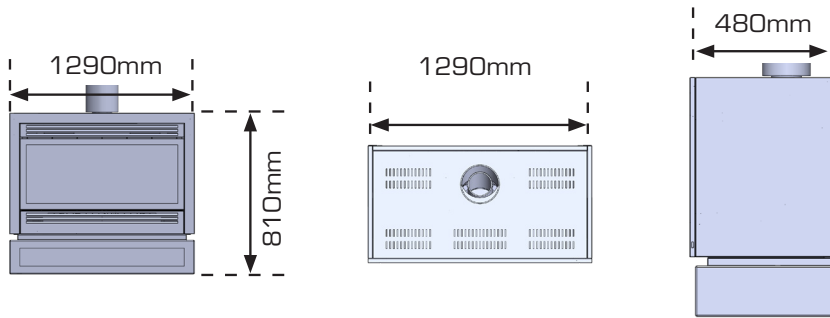

METALLIC BLACK

STANDALONE GAS FIRES BY *Illusion*

SA-4000 DIMENSIONS

SA-4000 CLEARANCES

The diagrams below show examples of stand alone Luminar installs with respect to clearances from combustible materials ie: walls. The minimum distance from the REAR of all Luminar Stand Alone models to any combustible surface is 100mm. The minimum distance from the SIDES of all Luminar Stand Alone models is 200mm. The minimum distance from the REAR CORNERS to combustible walls in a 45 degree corner install is 50mm.