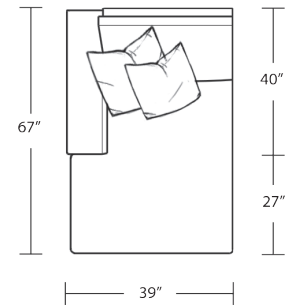

LAF 1 Arm Chaise