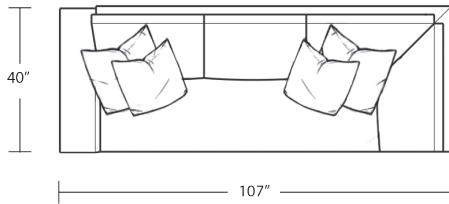

LAF Sofa with Return