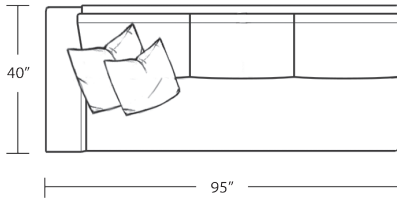

LAF 1 Arm Sofa