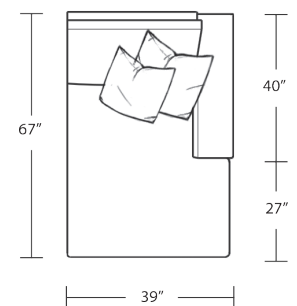

Width 105"
Depth 40"
Height 33"

Seat Height 20"
Seat Depth 23"
Arm Height 23"

Fabric Group 1-5
COM 22 yards
COL sq ft

Available As:
1 Arm Sofa with Return
1 Arm Sofa
1 Arm Loveseat
1 Arm Studio Sofa
1 Arm Chaise
1 Arm Double Chaise

RAF 1 Arm Studio Sofa

LAF 1 Arm Chaise

LAF Sofa with Return

LAF 1 Arm Loveseat

RAF 1 Arm Chaise

RAF Sofa with Return

RAF 1 Arm Loveseat

Manhattan Collection