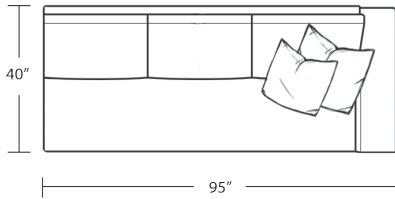

RAF 1 Arm Sofa