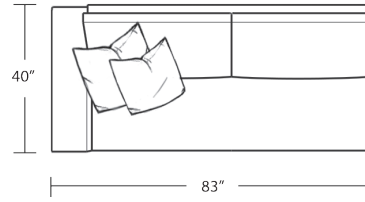

LAF 1 Arm Studio Sofa