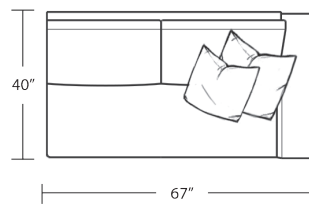

Width 105"
Depth 40"
Height 33"

Seat Height 20"
Seat Depth 23"
Arm Height 23"

Fabric Group 1-5
COM 22 yards
COL sq ft

Available As:
1 Arm Sofa with Return
1 Arm Sofa
1 Arm Loveseat
1 Arm Studio Sofa
1 Arm Chaise
1 Arm Double Chaise

RAF 1 Arm Studio Sofa

LAF 1 Arm Chaise

LAF Sofa with Return

LAF 1 Arm Loveseat

RAF 1 Arm Chaise

RAF Sofa with Return

RAF 1 Arm Loveseat

Manhattan Collection