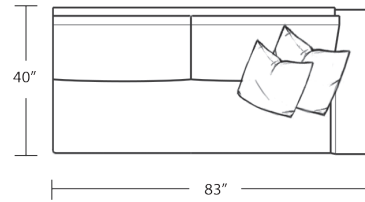

RAF 1 Arm Studio Sofa