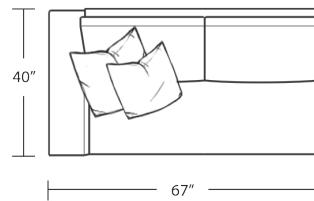

Width 105"
Depth 40"
Height 33"

Seat Height 20"
Seat Depth 23"
Arm Height 23"

Fabric Group 1-5
COM 22 yards
COL sq ft

Available As:
1 Arm Sofa with Return
1 Arm Sofa
1 Arm Loveseat
1 Arm Studio Sofa
1 Arm Chaise
1 Arm Double Chaise

RAF 1 Arm Studio Sofa

LAF 1 Arm Chaise

LAF Sofa with Return

LAF 1 Arm Loveseat

RAF 1 Arm Chaise

RAF Sofa with Return

RAF 1 Arm Loveseat

Manhattan Collection