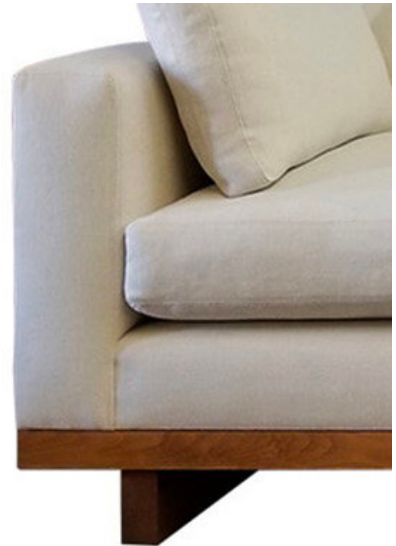

EVARS

COLLECTIVE

Menlo Collection
SCOTT SOFA

1600 EL CAMINO REAL, SAN CARLOS, CA 94070

650.585.2330

COLLECTIVE

EVARS

SHOWN IN
Width 84"
Depth 38"
Height 24"

Seat Height 18"
Seat Depth 24"
Arm Height 24"

COM 20 yards
COL available

Menlo Collection
BAY LAUREL SOFA

EC

1600 EL CAMINO REAL, SAN CARLOS, CA 94070

650.585.2330