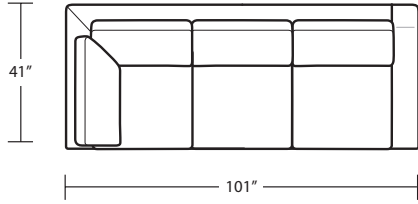

Width 95" + 107"  
Depth 40"  
Height 33"

Seat Height 20"  
Seat Depth 23"  
Arm Height 23"

Fabric Group 1-5  
COM 43 yards  
COL sq ft

Available As:  
1 Arm Sofa with Return  
1 Arm Sofa  
1 Arm Studio Sofa  
1 Arm Chaise  
1 Arm Love Seat  
Custom Size

*Manhattan Collection*

MADISON SECTIONAL SOFA

EC

LAF Sofa with Return (4/3)

LAF 1 Arm Studio Sofa (2/2)

RAF Sofa with Return (4/3)

RAF 1 Arm Studio Sofa (2/2)

LAF 1 Arm Chaise