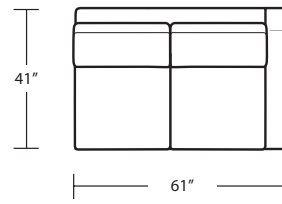

Width 95" + 107"  
Depth 40"  
Height 33"

Seat Height 20"  
Seat Depth 23"  
Arm Height 23"

Fabric Group 1-5  
COM 43 yards  
COL sq ft

Available As:  
1 Arm Sofa with Return  
1 Arm Sofa  
1 Arm Studio Sofa  
1 Arm Chaise  
1 Arm Love Seat  
Custom Size

LAF 1 Arm Sofa (3/3)

LAF 1 Arm Loveseat (2/2)

RAF 1 Arm Chaise

RAF 1 Arm Sofa (3/3)

RAF 1 Arm Loveseat (2/2)

*Manhattan Collection*

MADISON SECTIONAL SOFA