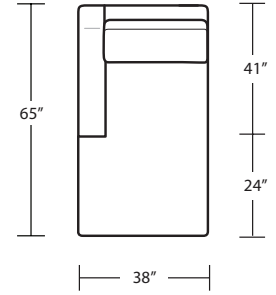

Width 95" + 107"  
Depth 40"  
Height 33"

Seat Height 20"  
Seat Depth 23"  
Arm Height 23"

Fabric Group 1-5  
COM 43 yards  
COL sq ft

Available As:  
1 Arm Sofa with Return  
1 Arm Sofa  
1 Arm Studio Sofa  
1 Arm Chaise  
1 Arm Love Seat  
Custom Size

*Manhattan Collection*

MADISON SECTIONAL SOFA

EC

LAF Sofa with Return (4/3)

LAF 1 Arm Studio Sofa (2/2)

RAF Sofa with Return (4/3)

RAF 1 Arm Studio Sofa (2/2)

LAF 1 Arm Chaise