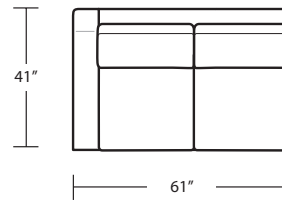

LAF 1 Arm Loveseat (2/2)