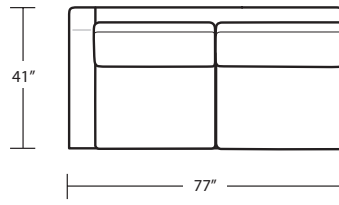

Width 95" + 107"  
Depth 40"  
Height 33"

Seat Height 20"  
Seat Depth 23"  
Arm Height 23"

Fabric Group 1-5  
COM 43 yards  
COL sq ft

Available As:  
1 Arm Sofa with Return  
1 Arm Sofa  
1 Arm Studio Sofa  
1 Arm Chaise  
1 Arm Love Seat  
Custom Size

*Manhattan Collection*

MADISON SECTIONAL SOFA

EC

LAF Sofa with Return (4/3)

LAF 1 Arm Studio Sofa (2/2)

RAF Sofa with Return (4/3)

RAF 1 Arm Studio Sofa (2/2)

LAF 1 Arm Chaise