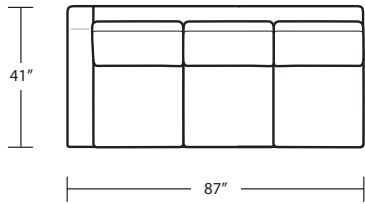

LAF 1 Arm Sofa (3/3)