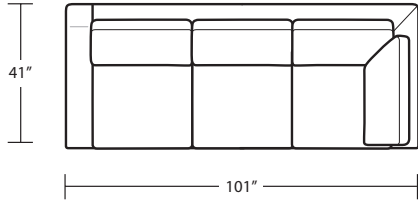

LAF Sofa with Return (4/3)