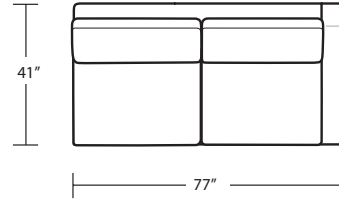

Width 95" + 107"  
Depth 40"  
Height 33"

Seat Height 20"  
Seat Depth 23"  
Arm Height 23"

Fabric Group 1-5  
COM 43 yards  
COL sq ft

Available As:  
1 Arm Sofa with Return  
1 Arm Sofa  
1 Arm Studio Sofa  
1 Arm Chaise  
1 Arm Love Seat  
Custom Size

*Manhattan Collection*

MADISON SECTIONAL SOFA

EC

LAF Sofa with Return (4/3)

LAF 1 Arm Studio Sofa (2/2)

RAF Sofa with Return (4/3)

RAF 1 Arm Studio Sofa (2/2)

LAF 1 Arm Chaise