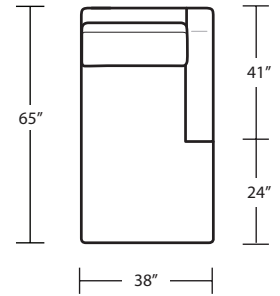

RAF 1 Arm Chaise