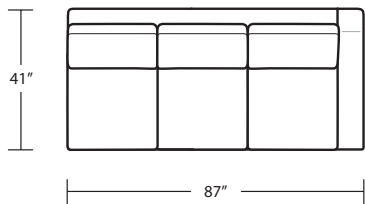

Width 95" + 107"  
Depth 40"  
Height 33"

Seat Height 20"  
Seat Depth 23"  
Arm Height 23"

Fabric Group 1-5  
COM 43 yards  
COL sq ft

Available As:  
1 Arm Sofa with Return  
1 Arm Sofa  
1 Arm Studio Sofa  
1 Arm Chaise  
1 Arm Love Seat  
Custom Size

LAF 1 Arm Sofa (3/3)

LAF 1 Arm Loveseat (2/2)

RAF 1 Arm Chaise

RAF 1 Arm Sofa (3/3)

RAF 1 Arm Loveseat (2/2)

*Manhattan Collection*

MADISON SECTIONAL SOFA