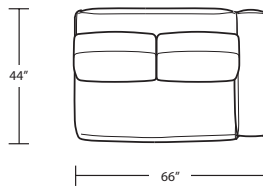

Width 93" + 104.5"  
Depth 44"d  
Height 31"h

Seat Height 17"  
Seat Depth 22"  
Arm Height 23"

Fabric Group 1-5  
COM 31 yards  
COL sq ft

Available As:  
1 Arm Sofa with Return  
1 Arm Sofa  
1 Arm Studio Sofa  
1 Arm Chaise  
1 Arm Love Seat  
Custom Size

RAF 1 Arm Studio Sofa

LAF 1 Arm Chaise

LAF 1 Arm Sofa

LAF 1 Arm Loveseat

RAF 1 Arm Chaise

RAF 1 Arm Sofa

RAF 1 Arm Loveseat