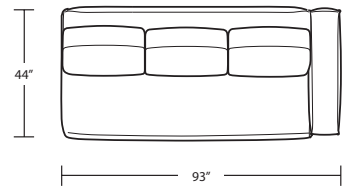

Width 93" + 104.5"  
Depth 44"d  
Height 31"h

Seat Height 17"  
Seat Depth 22"  
Arm Height 23"

Fabric Group 1-5  
COM 31 yards  
COL sq ft

Available As:  
1 Arm Sofa with Return  
1 Arm Sofa  
1 Arm Studio Sofa  
1 Arm Chaise  
1 Arm Love Seat  
Custom Size

RAF 1 Arm Studio Sofa

LAF 1 Arm Chaise

LAF 1 Arm Sofa

LAF 1 Arm Loveseat

RAF 1 Arm Chaise

RAF 1 Arm Sofa

RAF 1 Arm Loveseat