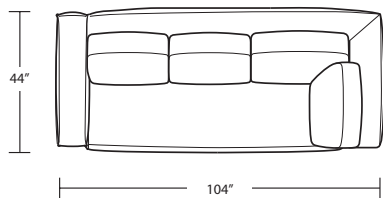

LAF Sofa with Return