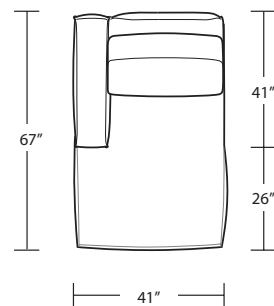

LAF 1 Arm Chaise