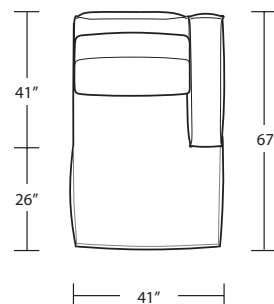

Width 93" + 104.5"  
Depth 44"d  
Height 31"h

Seat Height 17"  
Seat Depth 22"  
Arm Height 23"

Fabric Group 1-5  
COM 31 yards  
COL sq ft

Available As:  
1 Arm Sofa with Return  
1 Arm Sofa  
1 Arm Studio Sofa  
1 Arm Chaise  
1 Arm Love Seat  
Custom Size

RAF 1 Arm Studio Sofa

LAF 1 Arm Chaise

LAF 1 Arm Sofa

LAF 1 Arm Loveseat

RAF 1 Arm Chaise

RAF 1 Arm Sofa

RAF 1 Arm Loveseat