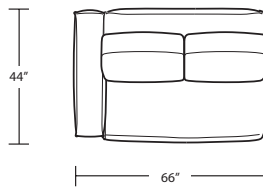

Width 93" + 104.5"  
Depth 44"d  
Height 31"h

Seat Height 17"  
Seat Depth 22"  
Arm Height 23"

Fabric Group 1-5  
COM 31 yards  
COL sq ft

Available As:  
1 Arm Sofa with Return  
1 Arm Sofa  
1 Arm Studio Sofa  
1 Arm Chaise  
1 Arm Love Seat  
Custom Size

RAF 1 Arm Studio Sofa

LAF 1 Arm Chaise

LAF 1 Arm Sofa

LAF 1 Arm Loveseat

RAF 1 Arm Chaise

RAF 1 Arm Sofa

RAF 1 Arm Loveseat