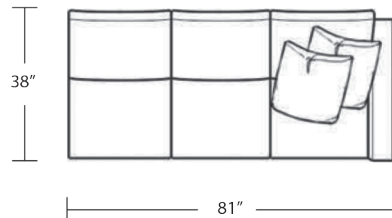

Width 76" + 81"
Depth 38"
Height 35"

Seat Height 19"
Seat Depth 20"
Arm Height 28"

Fabric Group 1-5
COM 35 yards
COL sq ft

Available As:
1 Arm Sofa with Return
1 Arm Sofa
1 Arm Loveseat
1 Arm XL Sofa
1 Arm Chaise

RAF 1 Arm Loveseat

LAF 1 Arm Chaise

LAF 1 Arm XL Sofa

LAF 1 Arm Sofa

RAF 1 Arm Chaise

RAF 1 Arm XL Sofa

RAF 1 Arm Sofa

Manhattan Collection