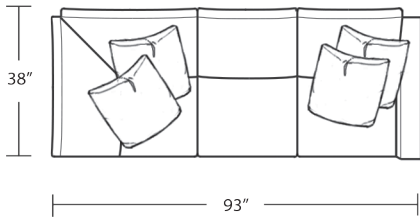

Width 76" + 81"
Depth 38"
Height 35"

Seat Height 19"
Seat Depth 20"
Arm Height 28"

Fabric Group 1-5
COM 35 yards
COL sq ft

Available As:
1 Arm Sofa with Return
1 Arm Sofa
1 Arm Loveseat
1 Arm XL Sofa
1 Arm Chaise

Manhattan Collection

GREENWICH SECTIONAL SOFA

EC

1600 EL CAMINO REAL, SAN CARLOS, CA 94070

650.585.2330

LAF Sofa with Return

LAF 1 Arm Loveseat

RAF Sofa with Return