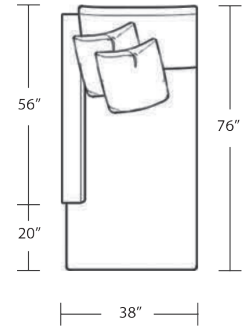

LAF 1 Arm Chaise