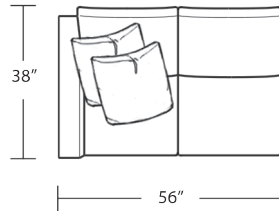

Width 76" + 81"
Depth 38"
Height 35"

Seat Height 19"
Seat Depth 20"
Arm Height 28"

Fabric Group 1-5
COM 35 yards
COL sq ft

Available As:
1 Arm Sofa with Return
1 Arm Sofa
1 Arm Loveseat
1 Arm XL Sofa
1 Arm Chaise

Manhattan Collection

GREENWICH SECTIONAL SOFA

EC

1600 EL CAMINO REAL, SAN CARLOS, CA 94070

650.585.2330

LAF Sofa with Return

LAF 1 Arm Loveseat

RAF Sofa with Return