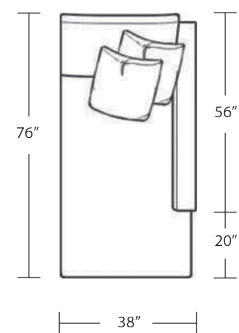

Width 76" + 81"
Depth 38"
Height 35"

Seat Height 19"
Seat Depth 20"
Arm Height 28"

Fabric Group 1-5
COM 35 yards
COL sq ft

Available As:
1 Arm Sofa with Return
1 Arm Sofa
1 Arm Loveseat
1 Arm XL Sofa
1 Arm Chaise

RAF 1 Arm Loveseat

LAF 1 Arm Chaise

LAF 1 Arm XL Sofa

LAF 1 Arm Sofa

RAF 1 Arm Chaise

RAF 1 Arm XL Sofa

RAF 1 Arm Sofa

Manhattan Collection