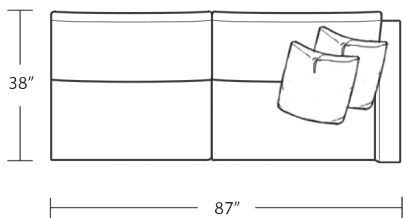

Width 76" + 81"
Depth 38"
Height 35"

Seat Height 19"
Seat Depth 20"
Arm Height 28"

Fabric Group 1-5
COM 35 yards
COL sq ft

Available As:
1 Arm Sofa with Return
1 Arm Sofa
1 Arm Loveseat
1 Arm XL Sofa
1 Arm Chaise

RAF 1 Arm Loveseat

LAF 1 Arm Chaise

LAF 1 Arm XL Sofa

LAF 1 Arm Sofa

RAF 1 Arm Chaise

RAF 1 Arm XL Sofa

RAF 1 Arm Sofa

Manhattan Collection