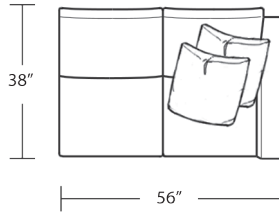

RAF 1 Arm Loveseat