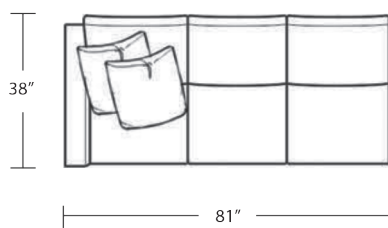

Width 76" + 81"
Depth 38"
Height 35"

Seat Height 19"
Seat Depth 20"
Arm Height 28"

Fabric Group 1-5
COM 35 yards
COL sq ft

Available As:
1 Arm Sofa with Return
1 Arm Sofa
1 Arm Loveseat
1 Arm XL Sofa
1 Arm Chaise

RAF 1 Arm Loveseat

LAF 1 Arm Chaise

LAF 1 Arm XL Sofa

LAF 1 Arm Sofa

RAF 1 Arm Chaise

RAF 1 Arm XL Sofa

RAF 1 Arm Sofa

Manhattan Collection