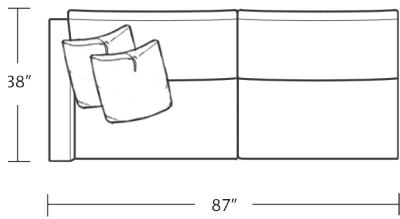

LAF 1 Arm XL Sofa