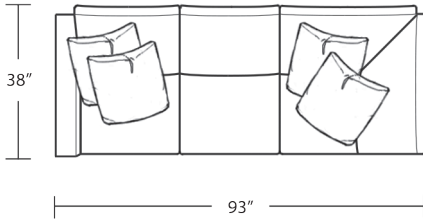

Width 76" + 81"
Depth 38"
Height 35"

Seat Height 19"
Seat Depth 20"
Arm Height 28"

Fabric Group 1-5
COM 35 yards
COL sq ft

Available As:
1 Arm Sofa with Return
1 Arm Sofa
1 Arm Loveseat
1 Arm XL Sofa
1 Arm Chaise

Manhattan Collection

GREENWICH SECTIONAL SOFA

EC

1600 EL CAMINO REAL, SAN CARLOS, CA 94070

650.585.2330

LAF Sofa with Return

LAF 1 Arm Loveseat

RAF Sofa with Return