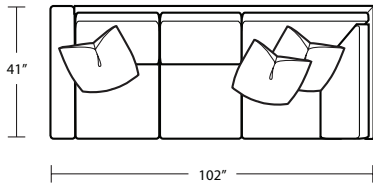

Width 88" + 102"
Depth 41"
Height 33"

Seat Height 19"
Seat Depth 20"
Arm Height 28"

Fabric Group 1-5
COM 40 yards
COL available

Available As:
1 Arm Sofa with Return
1 Arm Sofa
1 Arm Chaise
1 Arm Love Seat
Custom Size

Manhattan Collection

BOWERY SECTIONAL SOFA

EC

1600 EL CAMINO REAL, SAN CARLOS, CA 94070

650.585.2330

LAF Sofa with Return

LAF 1 Arm Loveseat

LAF 1 Arm Chaise