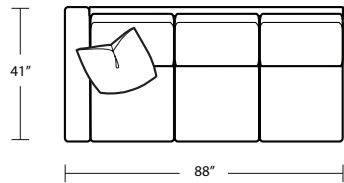

Width 88" + 102"
Depth 41"
Height 33"

Seat Height 19"
Seat Depth 20"
Arm Height 28"

Fabric Group 1-5
COM 40 yards
COL available

Available As:
1 Arm Sofa with Return
1 Arm Sofa
1 Arm Chaise
1 Arm Love Seat
Custom Size

RAF Sofa with Return

RAF 1 Arm Loveseat

RAF 1 Arm Chaise

LAF 1 Arm Sofa

RAF 1 Arm Sofa

Manhattan Collection

BOWERY SECTIONAL SOFA