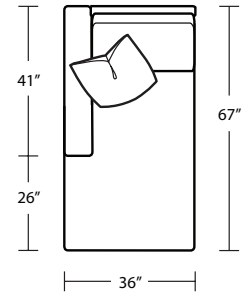

Width 88" + 102"
Depth 41"
Height 33"

Seat Height 19"
Seat Depth 20"
Arm Height 28"

Fabric Group 1-5
COM 40 yards
COL available

Available As:
1 Arm Sofa with Return
1 Arm Sofa
1 Arm Chaise
1 Arm Love Seat
Custom Size

Manhattan Collection

BOWERY SECTIONAL SOFA

EC

1600 EL CAMINO REAL, SAN CARLOS, CA 94070

650.585.2330

LAF Sofa with Return

LAF 1 Arm Loveseat

LAF 1 Arm Chaise