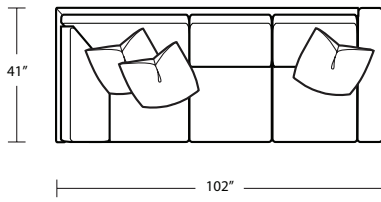

RAF Sofa with Return