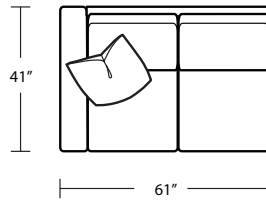

Width 88" + 102"
Depth 41"
Height 33"

Seat Height 19"
Seat Depth 20"
Arm Height 28"

Fabric Group 1-5
COM 40 yards
COL available

Available As:
1 Arm Sofa with Return
1 Arm Sofa
1 Arm Chaise
1 Arm Love Seat
Custom Size

Manhattan Collection

BOWERY SECTIONAL SOFA

EC

1600 EL CAMINO REAL, SAN CARLOS, CA 94070

650.585.2330

LAF Sofa with Return

LAF 1 Arm Loveseat

LAF 1 Arm Chaise