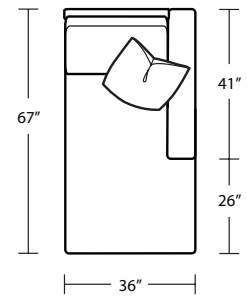

RAF 1 Arm Chaise