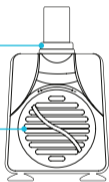

KEY FEATURES

VERSATILE DESIGN

Interchangeable outlet nozzles included to support a variety of tubing sizes.

DEEP WATER DELIVERY

10 ft. maximum lift height, using the small nozzle, to spout water from lower depths.

GREATER VOLUME

Pumps up to 800 GPH, using the large nozzle, to spout larger amounts of water.

FLOW CONTROL

Turn dial widens or closes the opening to adjust water flow and pressure for many applications.

EASY TO CLEAN

Quickly detach the impeller and panels to easily wash off debris and build-up.

OMNIDIRECTIONAL

Removable suction cup feet tightly secures the unit on flat surfaces and in any orientation.