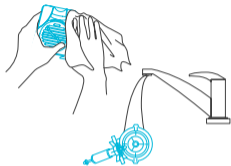

MAINTENANCE

STEP 3

Run water or your preferred solvent over the removed components. Dry them with a paper towel.