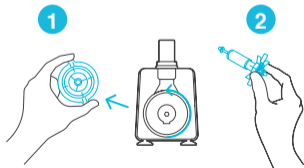

STEP 2

Rotate the round plate counterclockwise and pull to remove it. Pull the impeller blade out from the water pump body.