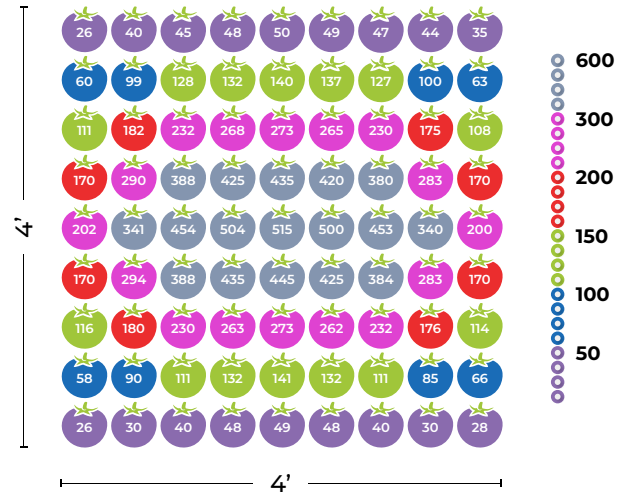

Red 600-700 nm

Promotes plant photosynthesis and increased biomass. Essential for leaf expansion and stem growth. Helps regulate plant flowering, photoperiod and germination.

FR/IR 700-800 nm

Promotes expansion and stretching of leaves and stems. Penetrates the canopy to encourage growth of lower leaves. When used with 660-680 nm wavelengths, plant photosynthesis rates increase via the Emerson effect.

24" Hanging Height

Average: 299 $\mu\text{mol}/\text{m}^2/\text{s}$

12" Hanging Height

Average: 406 $\mu\text{mol}/\text{m}^2/\text{s}$

PPFD readings were taken in an Active Grow Walden Tent 2'x4' using Active Grow 25W T5 HO Ballast Bypass 4FT LED Horticultural Lamps in Sun White Spectrum and an Apogee Extended Range PFD Sensor.

T5 HO 4FT 8 LAMP HORTICULTURAL FIXTURE

Open Floor 4'x4'

24" Hanging Height

Average: 135 $\mu\text{mol}/\text{m}^2/\text{s}$

12" Hanging Height

Average: 195 $\mu\text{mol}/\text{m}^2/\text{s}$

PPFD readings were taken using Active Grow 25W T5 HO Ballast Bypass 4FT LED Horticultural Lamps in Sun White Spectrum and an Apogee Extended Range PPFD Sensor. Test results do not include reflective surfaces or adjacent lights.

SPECIFICATIONS		T5 HO 4FT 8 LAMP HORTICULTURAL FIXTURE (WS)
Model number		AG/T5HO8FIX/4FT/WS
Base		G5
Power		200W (Active Grow 25W T5 HO 4FT LED lamps)
Amperage		1.67A (Active Grow 25W T5 HO 4FT LED lamps)
Input voltage		120-277V 50-60Hz
Spectrum		Sun White Spectrum
CRI		95 (typical)
Dimensions (l x w x h)		46.9"x24.2"x2.4" (1190x615x60mm)
Weight		22.21 lbs (10.1 kg)
Cord length		8' / 244cm
Daisy chain capable		Yes (max 4 fixtures @120V / max 8 fixtures @208V/240V/277V)
Dual on-off switches		Yes
Dimmable		No
Warranty		3 years
Optional accessories		240V plug adapter