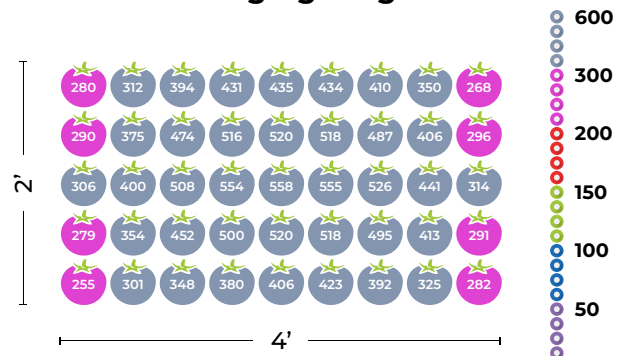

Red 600-700 nm

Promotes plant photosynthesis and increased biomass. Essential for leaf expansion and stem growth. Helps regulate plant flowering, photoperiod and germination.

FR/IR 700-800 nm

Promotes expansion and stretching of leaves and stems. Penetrates the canopy to encourage growth of lower leaves. When used with 660-680 nm wavelengths, plant photosynthesis rates increase via the Emerson effect.

PPFD Coverage

PBAR Range (280-800 nm)
Plant Biologically Active Radiation

Walden Tent 4'x4'

24" Hanging Height

Average: 392 $\mu\text{mol}/\text{m}^2/\text{s}$

12" Hanging Height

Average: 470 $\mu\text{mol}/\text{m}^2/\text{s}$

PPFD readings were taken in an Active Grow Walden Tent 4'x4' using Active Grow 25W T5 HO Ballast Bypass 4FT LED Horticultural Lamps in Sun White Spectrum and an Apogee Extended Range PFD Sensor.

Walden Tent 2'x4'

24" Hanging Height

Average: 299 $\mu\text{mol}/\text{m}^2/\text{s}$

12" Hanging Height

Average: 406 $\mu\text{mol}/\text{m}^2/\text{s}$

PPFD readings were taken in an Active Grow Walden Tent 2'x4' using Active Grow 25W T5 HO Ballast Bypass 4FT LED Horticultural Lamps in Sun White Spectrum and an Apogee Extended Range PFD Sensor.