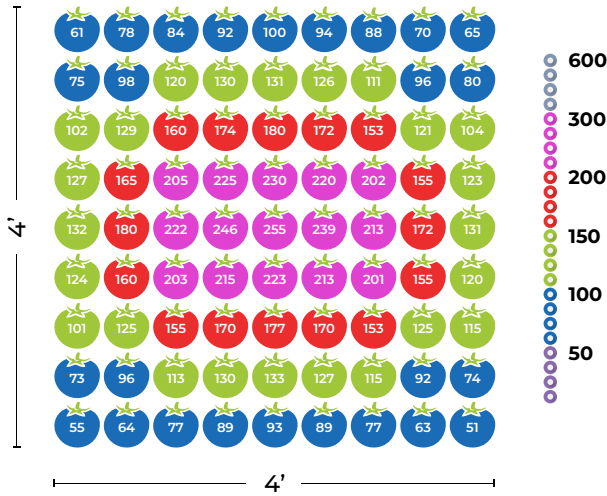

Red 600-700 nm

Promotes plant photosynthesis and increased biomass. Essential for leaf expansion and stem growth. Helps regulate plant flowering, photoperiod and germination.

FR/IR 700-800 nm

Promotes expansion and stretching of leaves and stems. Penetrates the canopy to encourage growth of lower leaves. When used with 660-680 nm wavelengths, plant photosynthesis rates increase via the Emerson effect.

24" Hanging Height

Average: 299 $\mu\text{mol}/\text{m}^2/\text{s}$

12" Hanging Height

Average: 406 $\mu\text{mol}/\text{m}^2/\text{s}$

PPFD readings were taken in an Active Grow Walden Tent 2'x4' using Active Grow 25W T5 HO Ballast Bypass 4FT LED Horticultural Lamps in Sun White Spectrum and an Apogee Extended Range PFD Sensor.

T5 HO 4FT 8 LAMP HORTICULTURAL FIXTURE

Open Floor 4'x4'

24" Hanging Height

Average: 135 $\mu\text{mol}/\text{m}^2/\text{s}$

12" Hanging Height

Average: 195 $\mu\text{mol}/\text{m}^2/\text{s}$

PPFD readings were taken using Active Grow 25W T5 HO Ballast Bypass 4FT LED Horticultural Lamps in Sun White Spectrum and an Apogee Extended Range PPFD Sensor. Test results do not include reflective surfaces or adjacent lights.

SPECIFICATIONS		T5 HO 4FT 8 LAMP HORTICULTURAL FIXTURE (WS)
Model number		AG/T5HO8FIX/4FT/WS
Base		G5
Power		200W (Active Grow 25W T5 HO 4FT LED lamps)
Amperage		1.67A (Active Grow 25W T5 HO 4FT LED lamps)
Input voltage		120-277V 50-60Hz
Spectrum		Sun White Spectrum
CRI		95 (typical)
Dimensions (l x w x h)		46.9"x24.2"x2.4" (1190x615x60mm)
Weight		22.21 lbs (10.1 kg)
Cord length		8' / 244cm
Daisy chain capable		Yes (max 4 fixtures @120V / max 8 fixtures @208V/240V/277V)
Dual on-off switches		Yes
Dimmable		No
Warranty		3 years
Optional accessories		240V plug adapter