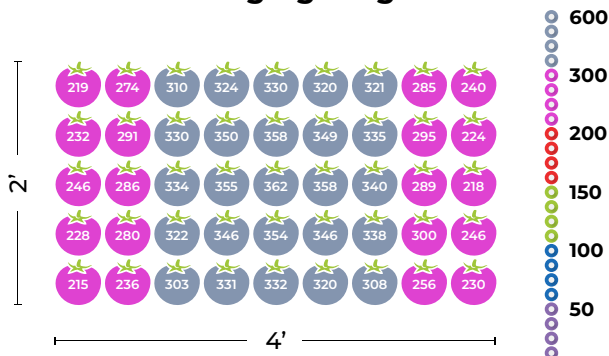

Walden Tent 2'x4'

24" Hanging Height

Average: 299 $\mu\text{mol}/\text{m}^2/\text{s}$