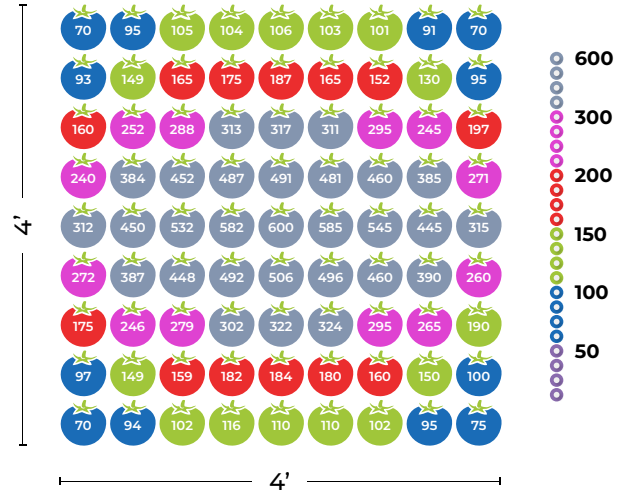

Red 600-700 nm

Promotes plant photosynthesis and increased biomass. Essential for leaf expansion and stem growth. Helps regulate plant flowering, photoperiod and germination.

FR/IR 700-800 nm

Promotes expansion and stretching of leaves and stems. Penetrates the canopy to encourage growth of lower leaves. When used with 660-680 nm wavelengths, plant photosynthesis rates increase via the Emerson effect.

PPFD Coverage

PBAR Range (280-800 nm)
Plant Biologically Active Radiation

Walden Tent 4'x4'

24" Hanging Height

Average: 392 $\mu\text{mol}/\text{m}^2/\text{s}$

12" Hanging Height

Average: 470 $\mu\text{mol}/\text{m}^2/\text{s}$

PPFD readings were taken in an Active Grow Walden Tent 4'x4' using Active Grow 25W T5 HO Ballast Bypass 4FT LED Horticultural Lamps in Sun White Spectrum and an Apogee Extended Range PFD Sensor.

Walden Tent 2'x4'