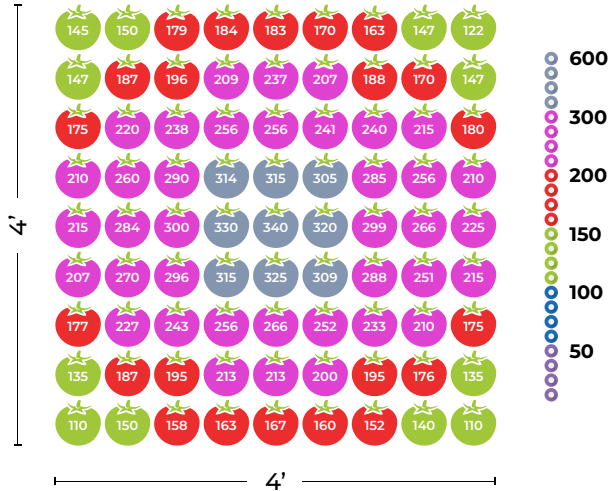

Active Grow Sun White Spectrum Formula

PBAR Range (280-800 nm)

Plant Biologically Active Radiation

UV 280-400 nm	Blue 400-500 nm	Green 500-600 nm	Red 600-700 nm	Far-Red 700-750 nm	Infrared 750-800 nm
0%	19%	36%	38%	6%	1%

Blue 400-500 nm

Improves overall plant health and quality including taste, aroma, color and nutrition. Helps promote plant compactness and root development.

Green 500-600 nm

Increases overall plant photosynthetic efficiency and penetrates the canopy to encourage growth of lower leaves. Makes detecting issues like pests and disease on plants easier to see.

Red 600-700 nm

Promotes plant photosynthesis and increased biomass. Essential for leaf expansion and stem growth. Helps regulate plant flowering, photoperiod and germination.

FR/IR 700-800 nm

Promotes expansion and stretching of leaves and stems. Penetrates the canopy to encourage growth of lower leaves. When used with 660-680 nm wavelengths, plant photosynthesis rates increase via the Emerson effect.

PPFD Coverage

PBAR Range (280-800 nm)
Plant Biologically Active Radiation

Walden Tent 4'x4'

24" Hanging Height

Average: 392 $\mu\text{mol}/\text{m}^2/\text{s}$

12" Hanging Height

Average: 470 $\mu\text{mol}/\text{m}^2/\text{s}$