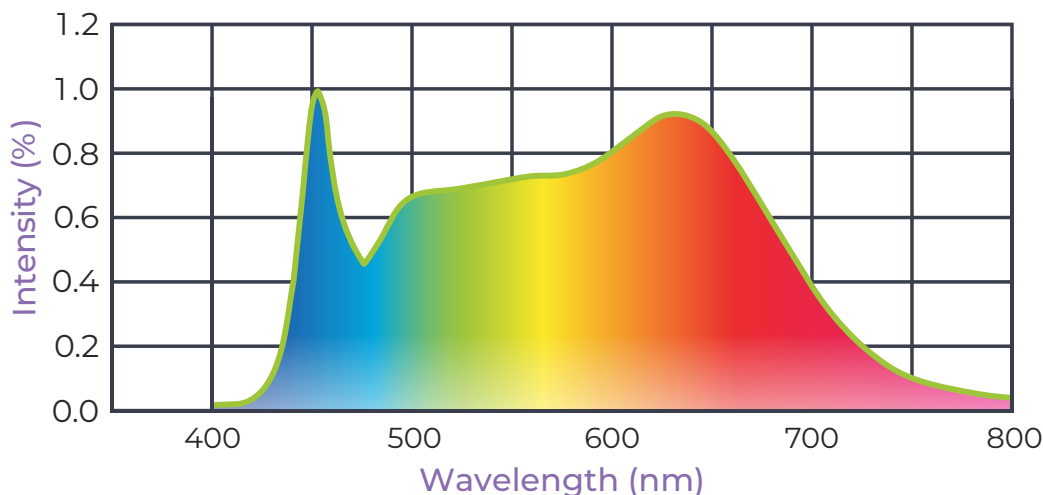

Active Grow Sun White Spectrum Formula

PBAR Range (280-800 nm)

Plant Biologically Active Radiation

UV 280-400 nm	Blue 400-500 nm	Green 500-600 nm	Red 600-700 nm	Far-Red 700-750 nm	Infrared 750-800 nm
0%	19%	36%	38%	6%	1%