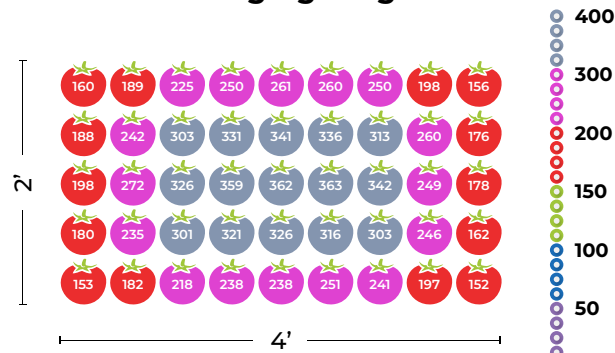

Green 500-600 nm

Increases overall plant photosynthetic efficiency and penetrates the canopy to encourage growth of lower leaves. Makes detecting issues like pests and disease on plants easier to see.

Red 600-700 nm

Promotes plant photosynthesis and increased biomass. Essential for leaf expansion and stem growth. Helps regulate plant flowering, photoperiod and germination.

Far-Red 700-750 nm

Promotes expansion and stretching of leaves and stems. Penetrates the canopy to encourage growth of lower leaves. When used with 660-680 nm wavelengths, plant photosynthesis rates increase via the Emerson effect.

PPFD Coverage (280-800 nm)

Walden Tent 2'x4'

24" Hanging Height

Average: 188 $\mu\text{mol}/\text{m}^2/\text{s}$

12" Hanging Height

Average: 252 $\mu\text{mol}/\text{m}^2/\text{s}$

PPFD readings were taken in an Active Grow Walden Tent 2'x4' using Active Grow 25W T5 HO Ballast Bypass 4FT LED Horticultural Lamps in Sun White Spectrum and an Apogee Extended Range PFD Sensor.

Open Floor 2'x4'

24" Hanging Height

Average: 93 $\mu\text{mol}/\text{m}^2/\text{s}$

12" Hanging Height

Average: 177 $\mu\text{mol}/\text{m}^2/\text{s}$

PPFD readings were taken using Active Grow 25W T5 HO Ballast Bypass 4FT LED Horticultural Lamps in Sun White Spectrum and an Apogee Extended Range PFD Sensor. Test results do not include reflective surfaces or adjacent lights.