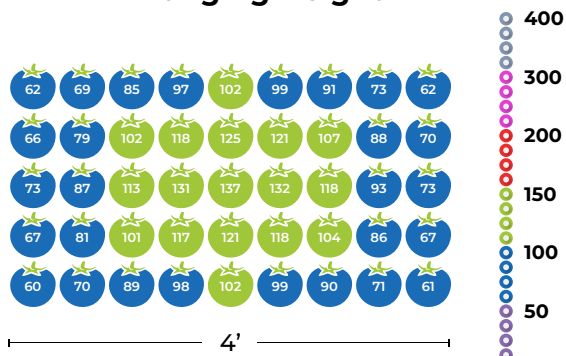

Green 500-600 nm

Increases overall plant photosynthetic efficiency and penetrates the canopy to encourage growth of lower leaves. Makes detecting issues like pests and disease on plants easier to see.

Red 600-700 nm

Promotes plant photosynthesis and increased biomass. Essential for leaf expansion and stem growth. Helps regulate plant flowering, photoperiod and germination.

Far-Red 700-750 nm

Promotes expansion and stretching of leaves and stems. Penetrates the canopy to encourage growth of lower leaves. When used with 660-680 nm wavelengths, plant photosynthesis rates increase via the Emerson effect.

PPFD Coverage (280-800 nm)

Walden Tent 2'x4'

24" Hanging Height

Average: 188 $\mu\text{mol}/\text{m}^2/\text{s}$

12" Hanging Height

Average: 252 $\mu\text{mol}/\text{m}^2/\text{s}$

PPFD readings were taken in an Active Grow Walden Tent 2'x4' using Active Grow 25W T5 HO Ballast Bypass 4FT LED Horticultural Lamps in Sun White Spectrum and an Apogee Extended Range PFD Sensor.

Open Floor 2'x4'

24" Hanging Height

Average: 93 $\mu\text{mol}/\text{m}^2/\text{s}$

12" Hanging Height

Average: 177 $\mu\text{mol}/\text{m}^2/\text{s}$

PPFD readings were taken using Active Grow 25W T5 HO Ballast Bypass 4FT LED Horticultural Lamps in Sun White Spectrum and an Apogee Extended Range PFD Sensor. Test results do not include reflective surfaces or adjacent lights.