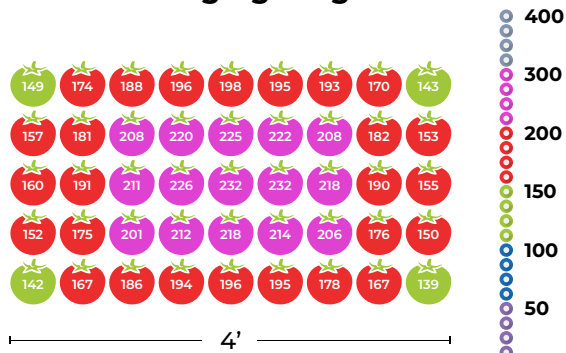

Green 500-600 nm

Increases overall plant photosynthetic efficiency and penetrates the canopy to encourage growth of lower leaves. Makes detecting issues like pests and disease on plants easier to see.

Red 600-700 nm

Promotes plant photosynthesis and increased biomass. Essential for leaf expansion and stem growth. Helps regulate plant flowering, photoperiod and germination.

Far-Red 700-750 nm

Promotes expansion and stretching of leaves and stems. Penetrates the canopy to encourage growth of lower leaves. When used with 660-680 nm wavelengths, plant photosynthesis rates increase via the Emerson effect.

PPFD Coverage (280-800 nm)

Walden Tent 2'x4'

24" Hanging Height

Average: 188 $\mu\text{mol}/\text{m}^2/\text{s}$

12" Hanging Height

Average: 252 $\mu\text{mol}/\text{m}^2/\text{s}$

PPFD readings were taken in an Active Grow Walden Tent 2'x4' using Active Grow 25W T5 HO Ballast Bypass 4FT LED Horticultural Lamps in Sun White Spectrum and an Apogee Extended Range PFD Sensor.