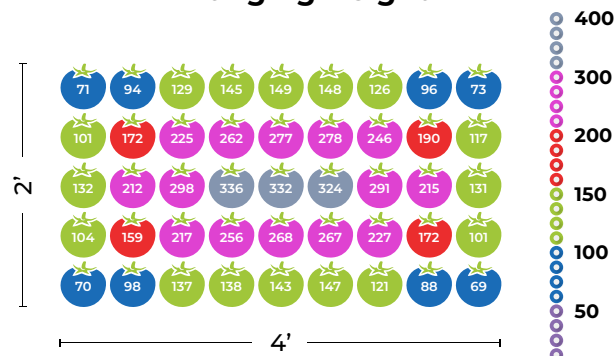

Green 500-600 nm

Increases overall plant photosynthetic efficiency and penetrates the canopy to encourage growth of lower leaves. Makes detecting issues like pests and disease on plants easier to see.

Red 600-700 nm

Promotes plant photosynthesis and increased biomass. Essential for leaf expansion and stem growth. Helps regulate plant flowering, photoperiod and germination.

Far-Red 700-750 nm

Promotes expansion and stretching of leaves and stems. Penetrates the canopy to encourage growth of lower leaves. When used with 660-680 nm wavelengths, plant photosynthesis rates increase via the Emerson effect.

PPFD Coverage (280-800 nm)

Walden Tent 2'x4'

24" Hanging Height

Average: 188 $\mu\text{mol}/\text{m}^2/\text{s}$

12" Hanging Height

Average: 252 $\mu\text{mol}/\text{m}^2/\text{s}$

PPFD readings were taken in an Active Grow Walden Tent 2'x4' using Active Grow 25W T5 HO Ballast Bypass 4FT LED Horticultural Lamps in Sun White Spectrum and an Apogee Extended Range PFD Sensor.

Open Floor 2'x4'

24" Hanging Height

Average: 93 $\mu\text{mol}/\text{m}^2/\text{s}$

12" Hanging Height

Average: 177 $\mu\text{mol}/\text{m}^2/\text{s}$

PPFD readings were taken using Active Grow 25W T5 HO Ballast Bypass 4FT LED Horticultural Lamps in Sun White Spectrum and an Apogee Extended Range PFD Sensor. Test results do not include reflective surfaces or adjacent lights.