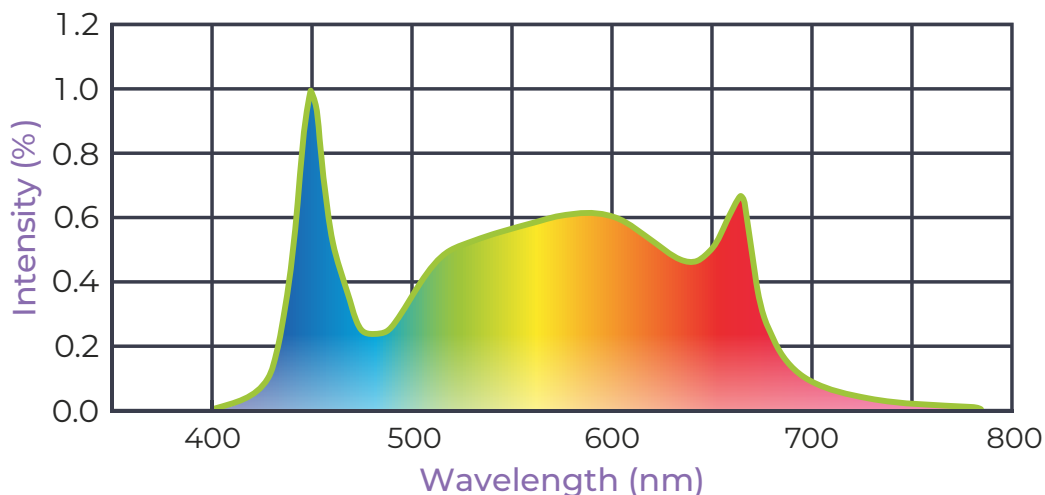

Active Grow Sun White Pro Spectrum Formula

PBAR Range (280-800 nm)

Plant Biologically Active Radiation

UV 280-400 nm	Blue 400-500 nm	Green 500-600 nm	Red 600-700 nm	Far-Red 700-750 nm	Infrared 750-800 nm
0%	25%	41%	32%	2%	0%