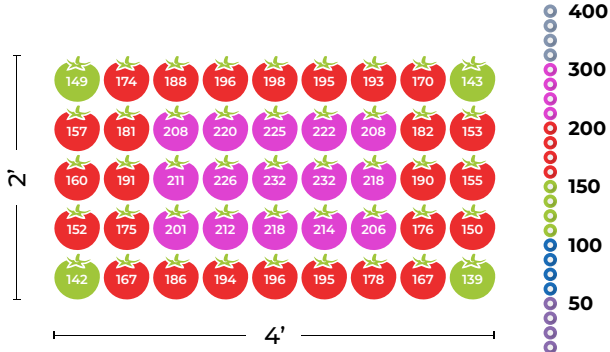

T5 HO 2.0 4FT 4 LAMP LED GROW LIGHT

PPFD Coverage (280-800 nm)

Walden Tent 2'x4'

24" Hanging Height

Average: 188 $\mu\text{mol}/\text{m}^2/\text{s}$