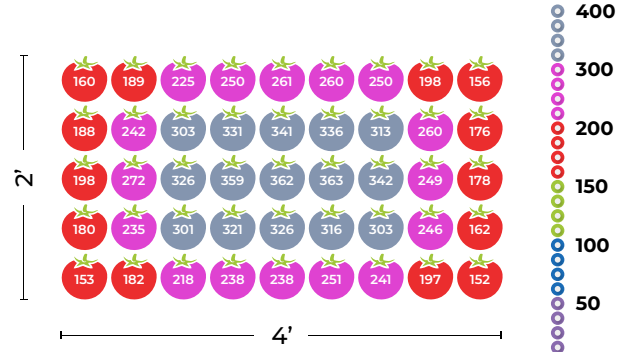

12" Hanging Height

Average: 252 $\mu\text{mol}/\text{m}^2/\text{s}$

PPFD readings were taken in an Active Grow Walden Tent 2'x4' using Active Grow 25W T5 HO Ballast Bypass 4FT LED Grow Lamps in Sun White Spectrum and an Apogee Extended Range PFD Sensor.