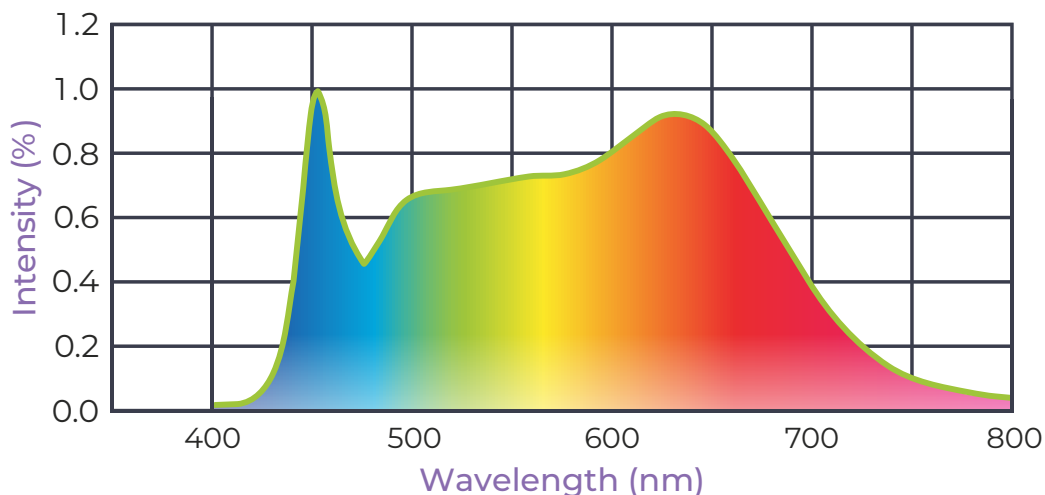

- **Blue 400-500 nm**
  Improves overall plant health and quality including taste, aroma, color and nutrition. Helps promote plant compactness and root development.
- **Green 500-600 nm**
  Increases overall plant photosynthetic efficiency and penetrates the canopy to encourage growth of lower leaves. Makes detecting issues like pests and disease on plants easier to see.
- **Red 600-700 nm**
  Promotes plant photosynthesis and increased biomass. Essential for leaf expansion and stem growth. Helps regulate plant flowering, photoperiod and germination.
- **FR/IR 700-800 nm**
  Promotes expansion and stretching of leaves and stems. Penetrates the canopy to encourage growth of lower leaves. When used with 660-680 nm wavelengths, plant photosynthesis rates increase via the Emerson effect.