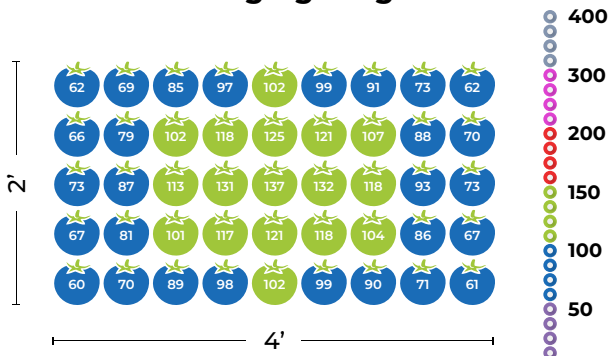

Open Floor 2'x4'

24" Hanging Height

Average: 93 $\mu\text{mol}/\text{m}^2/\text{s}$