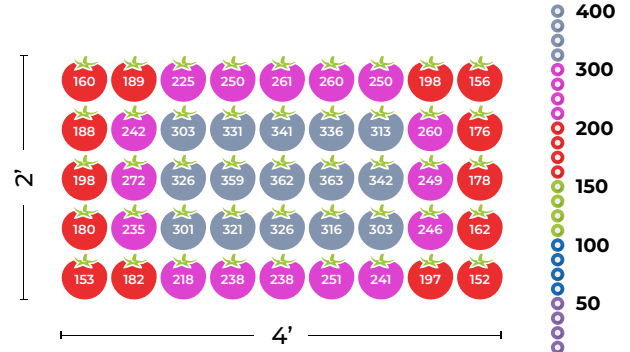

Red 600-700 nm
Promotes plant photosynthesis and increased biomass. Essential for leaf expansion and stem growth. Helps regulate plant flowering, photoperiod and germination.

Far-Red 700-750 nm
Promotes expansion and stretching of leaves and stems. Penetrates the canopy to encourage growth of lower leaves. When used with 660-680 nm wavelengths, plant photosynthesis rates increase via the Emerson effect.

T5 HO 2.0 4FT 4 LAMP LED GROW LIGHT

PPFD Coverage (280-800 nm)

Walden Tent 2'x4'

24" Hanging Height

Average: 188 $\mu\text{mol}/\text{m}^2/\text{s}$

12" Hanging Height

Average: 252 $\mu\text{mol}/\text{m}^2/\text{s}$

PPFD readings were taken in an Active Grow Walden Tent 2'x4' using Active Grow 25W T5 HO Ballast Bypass 4FT LED Grow Lamps in Sun White Spectrum and an Apogee Extended Range PFD Sensor.

Open Floor 2'x4'