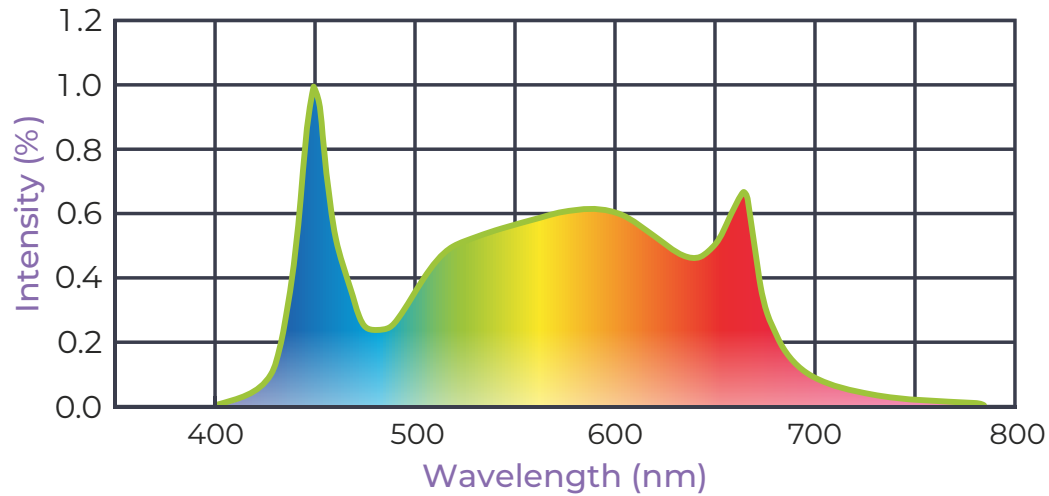

Active Grow Sun White Pro Spectrum Formula

PBAR Range (280-800 nm) Plant Biologically Active Radiation

UV 280-400 nm	Blue 400-500 nm	Green 500-600 nm	Red 600-700 nm	Far-Red 700-750 nm	Infrared 750-800 nm
0%	25%	41%	32%	2%	0%