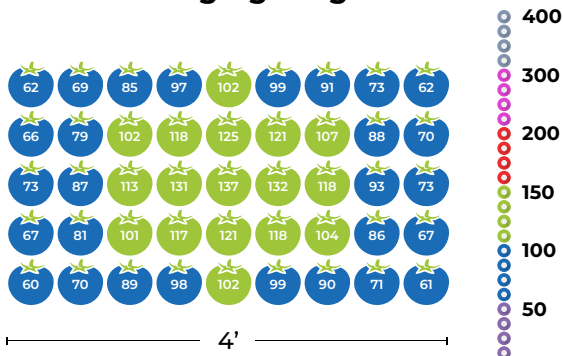

Open Floor 2'x4'

24" Hanging Height

Average: 93 $\mu\text{mol}/\text{m}^2/\text{s}$