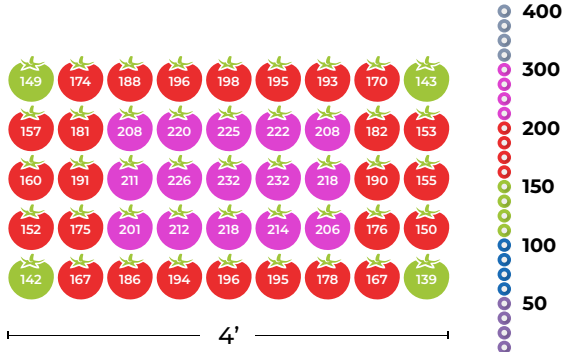

Green 500-600 nm
Increases overall plant photosynthetic efficiency and penetrates the canopy to encourage growth of lower leaves. Makes detecting issues like pests and disease on plants easier to see.

Red 600-700 nm
Promotes plant photosynthesis and increased biomass. Essential for leaf expansion and stem growth. Helps regulate plant flowering, photoperiod and germination.

Far-Red 700-750 nm
Promotes expansion and stretching of leaves and stems. Penetrates the canopy to encourage growth of lower leaves. When used with 660-680 nm wavelengths, plant photosynthesis rates increase via the Emerson effect.

T5 HO 2.0 4FT 4 LAMP LED GROW LIGHT

PPFD Coverage (280-800 nm)

Walden Tent 2'x4'

24" Hanging Height

Average: 188 $\mu\text{mol}/\text{m}^2/\text{s}$

12" Hanging Height

Average: 252 $\mu\text{mol}/\text{m}^2/\text{s}$