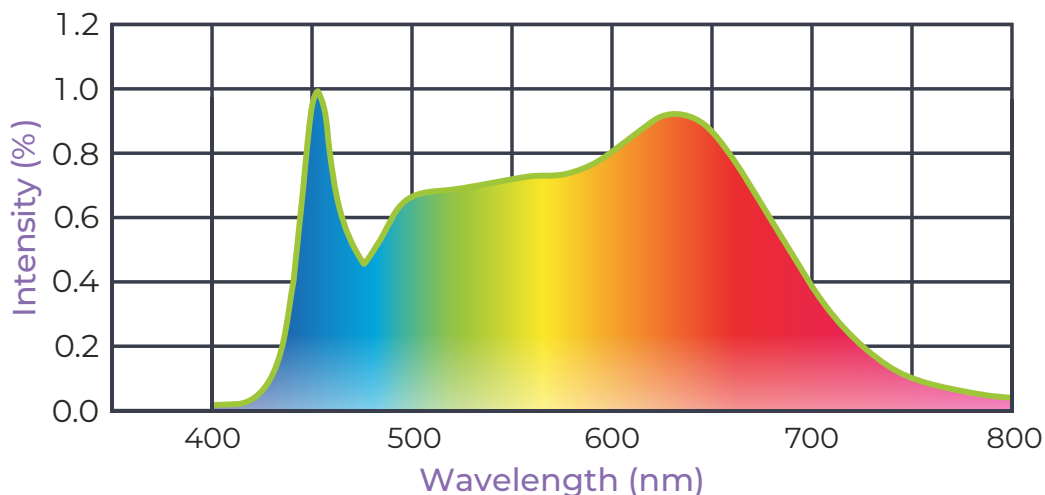

Active Grow Sun White Spectrum Formula

PBAR Range (280-800 nm)

Plant Biologically Active Radiation

UV 280-400 nm	Blue 400-500 nm	Green 500-600 nm	Red 600-700 nm	Far-Red 700-750 nm	Infrared 750-800 nm
0%	19%	36%	38%	6%	1%