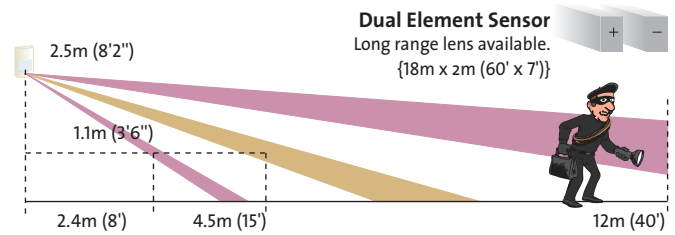

The ZoDIAC line of detectors also includes the ZoDIAC DT and the ZoDIAC DT PET models.

ZoDIAC Series Features

- Full 12x12m (40'x40') coverage
- Improved false alarm immunity
- High RFI immunity above 20V/m
- Free swivel for wall/ceiling mounting
- Selectable pulse count
- White light protection
- Optical protective sleeve
- Optional long range lens
- Internal cable duct and ample wiring space for easy installation

ZoDIAC PRO (RK410PR) - PIR Detector

The best selling ZoDIAC PRO has been specially designed for excellent catch performance and high false alarm immunity. Optimal installation is facilitated using the supplied free swivel. The internal cable duct and ample space inside make wiring easy. With an optical protective sleeve and white light protected lens the ZoDIAC PRO prevents false alarms.