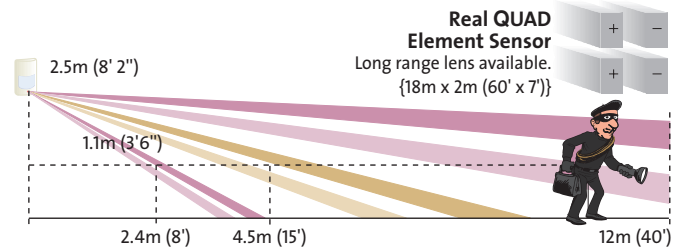

ZoDIAC QUAD (RK410RQ) - QUAD Detector

The ZoDIAC QUAD with real QUAD element sensor provides added catch performance and false alarm immunity in hostile residential environments. The real QUAD elements assure improved coverage while reducing significantly false alarms from warm air, moving curtains and spot temperature changes.