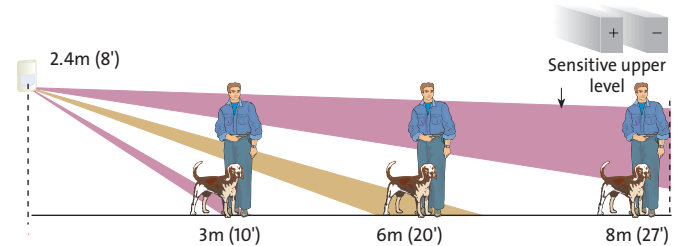

ZoDIAC PRO (RK410PR) - PIR Detector

The best selling ZoDIAC PRO has been specially designed for excellent catch performance and high false alarm immunity. Optimal installation is facilitated using the supplied free swivel. The internal cable duct and ample space inside make wiring easy. With an optical protective sleeve and white light protected lens the ZoDIAC PRO prevents false alarms.

ZoDIAC QUAD (RK410RQ) - QUAD Detector

The ZoDIAC QUAD with real QUAD element sensor provides added catch performance and false alarm immunity in hostile residential environments. The real QUAD elements assure improved coverage while reducing significantly false alarms from warm air, moving curtains and spot temperature changes.

ZoDIAC PET (RK410PT) - PET Immune Detector

The ZoDIAC PET with advanced electronics utilizes a custom designed lens to provide full pet immunity to 70lb(33kg) dogs and 4 cats with no loss of catch performance. This sophisticated detector is the ideal solution for residential installations with pets. In order to ensure the PET immunity performance, this detector comes without a swivel.