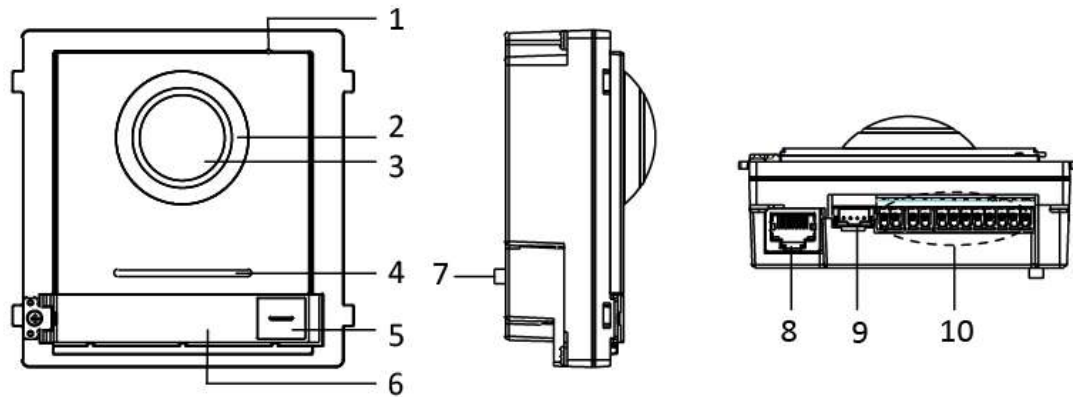

Specification

Model		
System parameters	Processor	Embedded MCU Processor
	Operation system	Embedded Linux Operation System
	Operation method	Physical Button
Video parameters	Camera	Low Illumination 2 MP HD IR Camera
	Video compression standard	H.264
	Resolution	Main Stream: 1920 × 1080 Sub Stream: 720 × 480
	BLC	Supported
	DNR	Supported
	WDR	Supported
	Anti-flicker	50 Hz, 60 Hz
Field of View	Horizontal: 180° Vertical: 96°	
Audio parameters	Audio input	Built-in Omnidirectional Microphone
	Audio output	Built-in Loudspeaker(More than 85 dB within 20 cm)
	Audio compression standard	G.711 U
	Audio compression rate	64 Kbps
	Audio quality	Noise Suppression and Echo Cancellation
Light supplement	Light supplement mode	IR Supplement
Network parameters	Ethernet	10/100 Mbps Self-Adaptive Ethernet
	Network protocol	TCP/IP, RTSP
Alarm parameters	Tampering alarm	1
Interfaces	Module-connecting	1
	I/O input	4
	Debug	1
	Relay	2 (30 V, 1 A)
General	Physical button	1
	Power Supply	12 VDC/PoE (IEEE 802.3af)
	Power consumption	≤10 W
	Working temperature	-40° C to +60° C (-40° F to 140° F)
	Working humidity	10% to 95%
	IP protection level	IP65
	Installation	Flush Mounting, Surface Mounting
Dimensions (L × W × H)	98 mm × 99.8 mm × 43.9 mm (3.86" × 3.93" × 1.73")	

Typical Application

System Framework for Apartment

Available Model

FIP-L-Camera-IP

Appearance and Interface

No.	Description	No.	Description
1	Microphone	6	Nametag
2	Low Illumination IR Supplement Light	7	TAMPER
3	Built-in Camera	8	Network Interface
4	Loudspeaker	9	Module-connecting Interface(output)
5	Call Button	10	Terminals