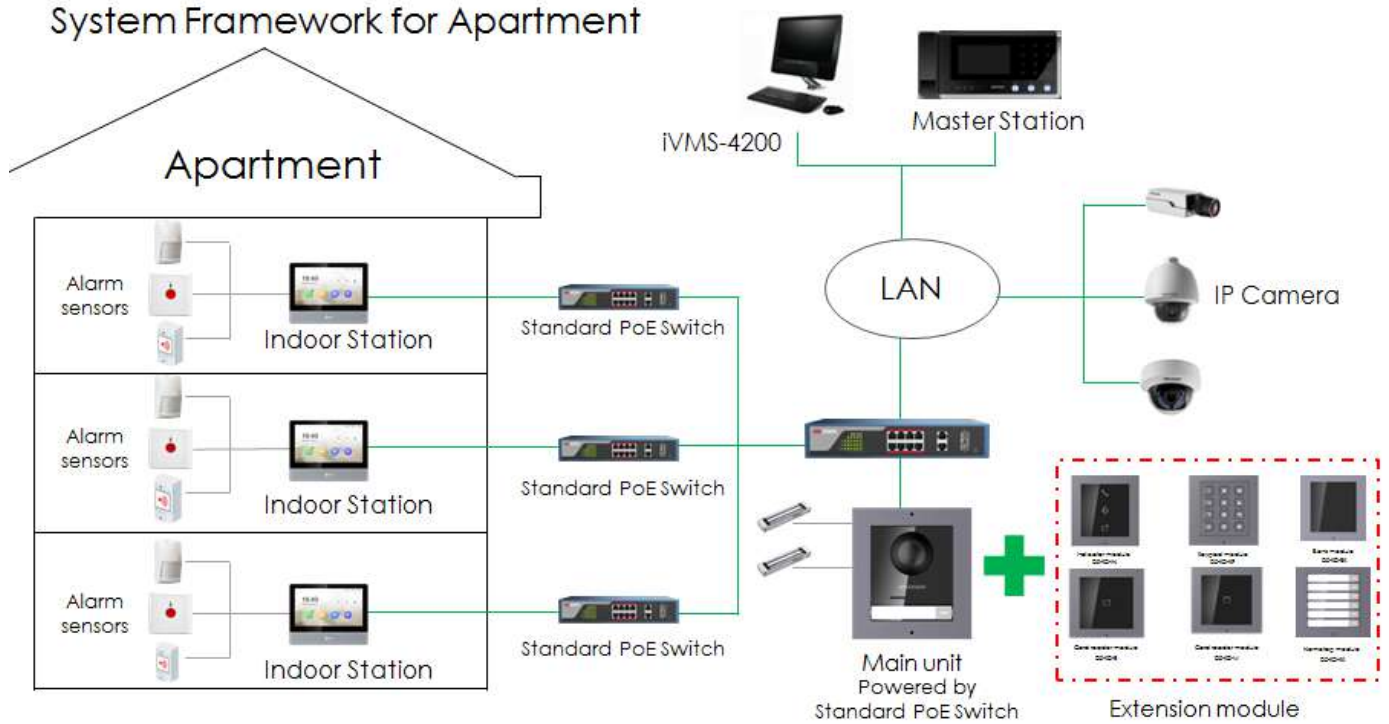

FUTURO IP

FIP-L-Camera-IP **Modular Door Station (Main Module)**

Key Feature

- 2MP HD video intercom function
- Access control function
- Noise suppression and echo cancellation
- H.264 video compression
- Low illumination
- Tampering alarm supported
- Fish-eye camera with IR supplement light
- Supports sub-modules' access (max. 8)
- Name-tag customization
- Easy to and extend

Specification

Model		
System parameters	Processor	Embedded MCU Processor
	Operation system	Embedded Linux Operation System
	Operation method	Physical Button
Video parameters	Camera	Low Illumination 2 MP HD IR Camera
	Video compression standard	H.264
	Resolution	Main Stream: 1920 × 1080 Sub Stream: 720 × 480
	BLC	Supported
	DNR	Supported
	WDR	Supported
	Anti-flicker	50 Hz, 60 Hz
Field of View	Horizontal: 180° Vertical: 96°	
Audio parameters	Audio input	Built-in Omnidirectional Microphone
	Audio output	Built-in Loudspeaker(More than 85 dB within 20 cm)
	Audio compression standard	G.711 U
	Audio compression rate	64 Kbps
	Audio quality	Noise Suppression and Echo Cancellation
Light supplement	Light supplement mode	IR Supplement
Network parameters	Ethernet	10/100 Mbps Self-Adaptive Ethernet
	Network protocol	TCP/IP, RTSP
Alarm parameters	Tampering alarm	1
Interfaces	Module-connecting	1
	I/O input	4
	Debug	1
	Relay	2 (30 V, 1 A)
General	Physical button	1
	Power Supply	12 VDC/PoE (IEEE 802.3af)
	Power consumption	≤10 W
	Working temperature	-40° C to +60° C (-40° F to 140° F)
	Working humidity	10% to 95%
	IP protection level	IP65
	Installation	Flush Mounting, Surface Mounting
Dimensions (L × W × H)	98 mm × 99.8 mm × 43.9 mm (3.86" × 3.93" × 1.73")	

Typical Application

System Framework for Apartment

Available Model

FIP-L-Camera-IP

Appearance and Interface

No.	Description	No.	Description
1	Microphone	6	Nametag
2	Low Illumination IR Supplement Light	7	TAMPER
3	Built-in Camera	8	Network Interface
4	Loudspeaker	9	Module-connecting Interface(output)
5	Call Button	10	Terminals