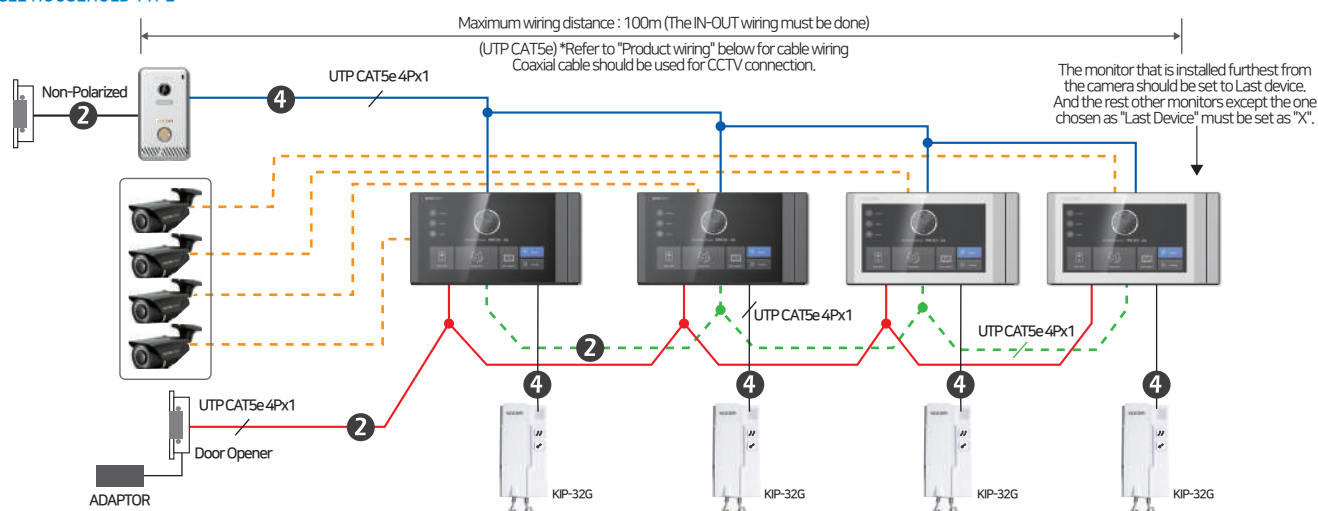

VIDEOPHONE

7 INCH DIGITAL LCD COLOR MONITOR

KCV-T701SM

High Resolution Full Touch screen AHD CCTV Compatible
Maximizing Video Quality with MC30M(2M Pixel)

MC30M (2M Pixel)

MADE IN KOREA

FUNCTION

- 7" Digital LCD Screen(NTSC/PAL)
- GUI, Full Touch Screen
- Compatible with 1080p(FHD) AHD CCTV (TVI , AHD , CVI)
- Auto still image capture(Max 32 cuts) Door Camera
- Connection up to 2 Door Cameras and 4 Monitors with Sub-interphone(KIP-32G)
- Automatic & Simple Installation for Extra Video Devices
- Selective Calling & Answering between Indoor Units
- Multifamily, Apartment Application (KLP-C420 SYSTEM)

SPECIFICATIONS

Model No.	KCV-T701SM AC TYPE	KCV-T701SM DC TYPE
Power source	100-240V~, 50/60Hz	DC 14V-2A or DC 15V-2A
Power consumption	2.65W(±20%)(Stand by), 9.1W(±20%)(In load)	
Operating temperature	0°C ~ +40°C	
LCD	7 inch LCD	
Communication Type	Handfree type	
Maximum wiring distance (UTP CAT5e or Coaxial)	Door camera to last VDP : 100m (The IN-OUT wiring must be done)	
Mount type	Surface mount	
CCTV type	Analog HD type (TVI, CVI, AHD), (720p , 1080p)	
Still image Capture	Max 32 cuts (Still cut images are stored in internal memory)	
Dimension (mm)	218(W)X 119(H)X 22(D)mm	218(W)X 119(H)X 18(D)mm

WIRING DIAGRAM

SYSTEM TYPE

SINGLE HOUSEHOLD TYPE

SYSTEM FUNCTION POINT

Excellent Quality of Video

1024X600 screen shows clear and bright image of visitors

GUI & FULL Touch Capacitive Screen

Convenient and easy for operation by using full touch GUI

Auto Still Image Capture

Checking history of visitors by automatic image storage, max. 32 cuts

Multi-Connection with Door Cameras and Monitors

Connection of max. 2 door cameras and 4 monitors makes users give convenient access control any places at home