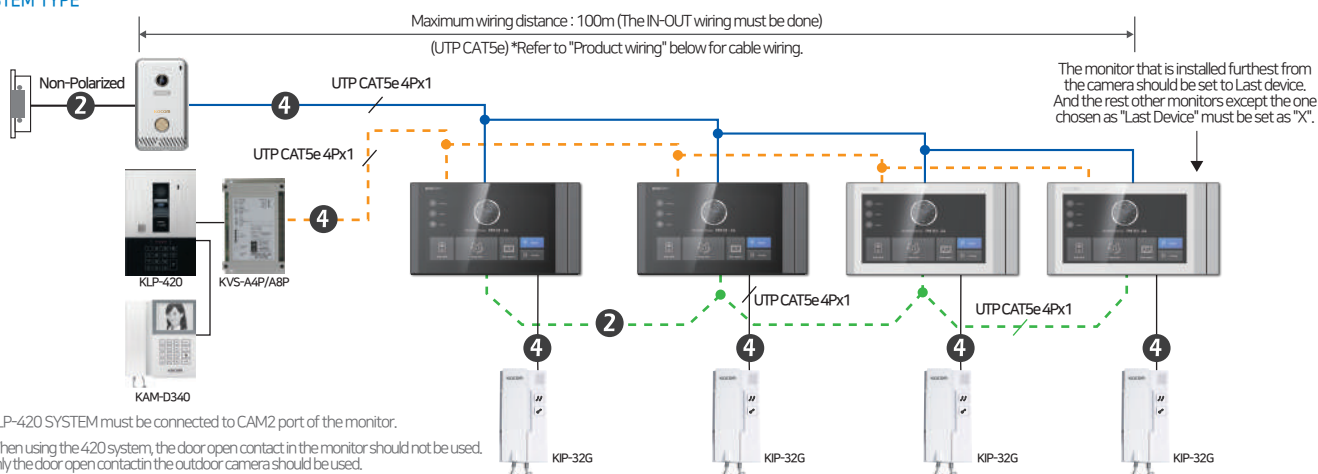

VIDEOPHONE

7 INCH DIGITAL LCD COLOR MONITOR

KCV-T701SM

High Resolution Full Touch screen AHD CCTV Compatible
Maximizing Video Quality with MC30M(2M Pixel)

MC30M (2M Pixel)

MADE IN KOREA

FUNCTION

- 7" Digital LCD Screen(NTSC/PAL)
- GUI, Full Touch Screen
- Compatible with 1080p(FHD) AHD CCTV (TVI , AHD , CVI)
- Auto still image capture(Max 32 cuts) Door Camera
- Connection up to 2 Door Cameras and 4 Monitors with Sub-interphone(KIP-32G)
- Automatic & Simple Installation for Extra Video Devices
- Selective Calling & Answering between Indoor Units
- Multifamily, Apartment Application (KLP-C420 SYSTEM)

SPECIFICATIONS

Model No.	KCV-T701SM AC TYPE	KCV-T701SM DC TYPE
Power source	100-240V~, 50/60Hz	DC 14V-2A or DC 15V-2A
Power consumption	2.65W(±20%)(Stand by), 9.1W(±20%)(In load)	
Operating temperature	0°C ~ +40°C	
LCD	7 inch LCD	
Communication Type	Handfree type	
Maximum wiring distance (UTP CAT5e or Coaxial)	Door camera to last VDP : 100m (The IN-OUT wiring must be done)	
Mount type	Surface mount	
CCTV type	Analog HD type (TVI, CVI, AHD), (720p , 1080p)	
Still image Capture	Max 32 cuts (Still cut images are stored in internal memory)	
Dimension (mm)	218(W)X 119(H)X 22(D)mm	218(W)X 119(H)X 18(D)mm

WIRING DIAGRAM

SYSTEM TYPE

SINGLE HOUSEHOLD TYPE

SYSTEM FUNCTION POINT

Excellent Quality of Video

1024X600 screen shows clear and bright image of visitors

GUI & FULL Touch Capacitive Screen

Convenient and easy for operation by using full touch GUI

Auto Still Image Capture

Checking history of visitors by automatic image storage, max. 32 cuts

Multi-Connection with Door Cameras and Monitors

Connection of max. 2 door cameras and 4 monitors makes users give convenient access control any places at home