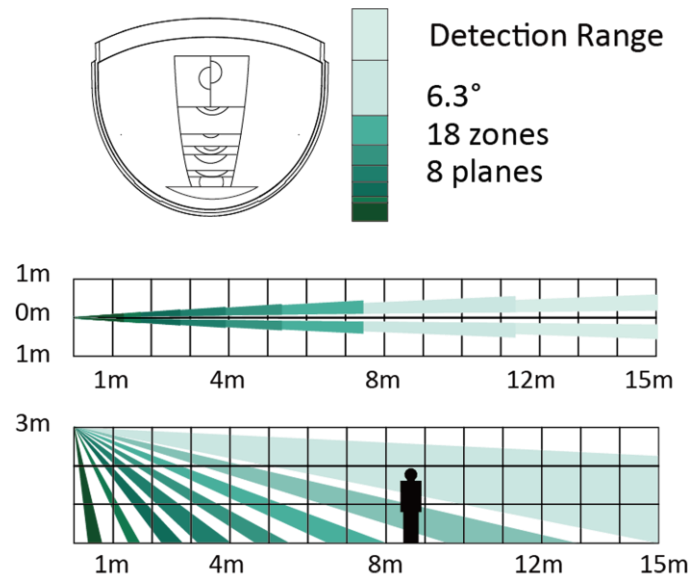

DS-PDC15-EG2-WB Wireless PIR Curtain Detector

DS-PDC15-EG2-WE is a two-way wireless detector featuring a solid curtain coverage up to 15m length by 3.6m height, it suitable for perimeter protection by setting up detection "curtain" walls or windows.

▪ Key Features

- Long range with narrow angle detection
- Fully remote configurable through App
- Multiple enrollment method and easy installation design
- Easy replaceable battery with PCB protected
- Frequency hopping against jamming for reliable transmission

▪ **Lens Diagram**

▪ **Specification**

Detection Performance	
Detection Method	Passive Infrared
Sensor Model	SFG321-711
Detection Range	15m
Detection Angle	6.3°
Detection Zones	18
Detectable Speed	0.3 to 2m/s
Pet Immunity	None
White Light Filter	6500lux
Digital Temperature Compensation	Support
Creep Zone Protection	Support
Feature	
Digital Processing	Support
Sealed Optics	Support
Tamper Protection	Front,Rear
Environment Temperature Indicator	Support
Signal Strength Indicator	Support
Interface	
Power Switch	Power Up Enrolling
LED Indicator	Blue(Alarm)
Transmission	
Transmission Technology	Tri-X Wireless
Transmission Method	Two-Way RF Wireless
Transmission Frequency	433MHz
Transmission Security	AES-128 Encryption
Transmission Range(Free Space)	1.2Km