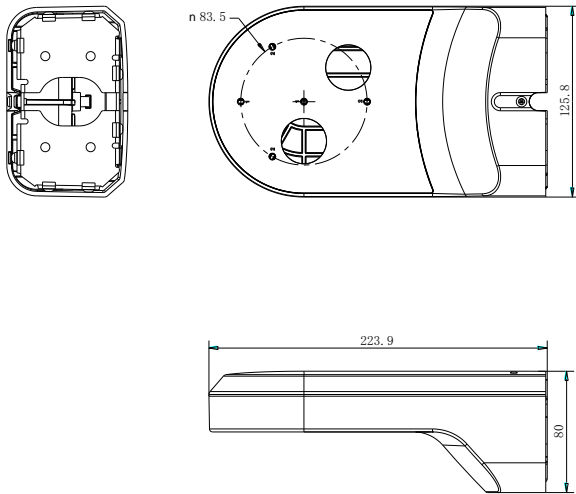

DS-1294ZJ

Wall Mount Bracket for
PTZ Camera

Features:

- Toughened plastic material with surface spray treatment
- Hikvision white

Dimension:

Order Model:

DS-1294ZJ

Parameter:

Model	DS-1294ZJ
Parameters	Wall Mount Bracket for PTZ Camera
Appearance	Hikvision White
Material	Toughened Plastic
Dimension	230×80×130mm
Weight	450g

Notice:

- The bracket should be installed on flat wall
- The wall must be capable of supporting over 3 times as much as the total weight of the camera and the mount.
- The maximum load capacity of the bracket is 4.5KG

Note: The actual dome camera may vary from the picture above.