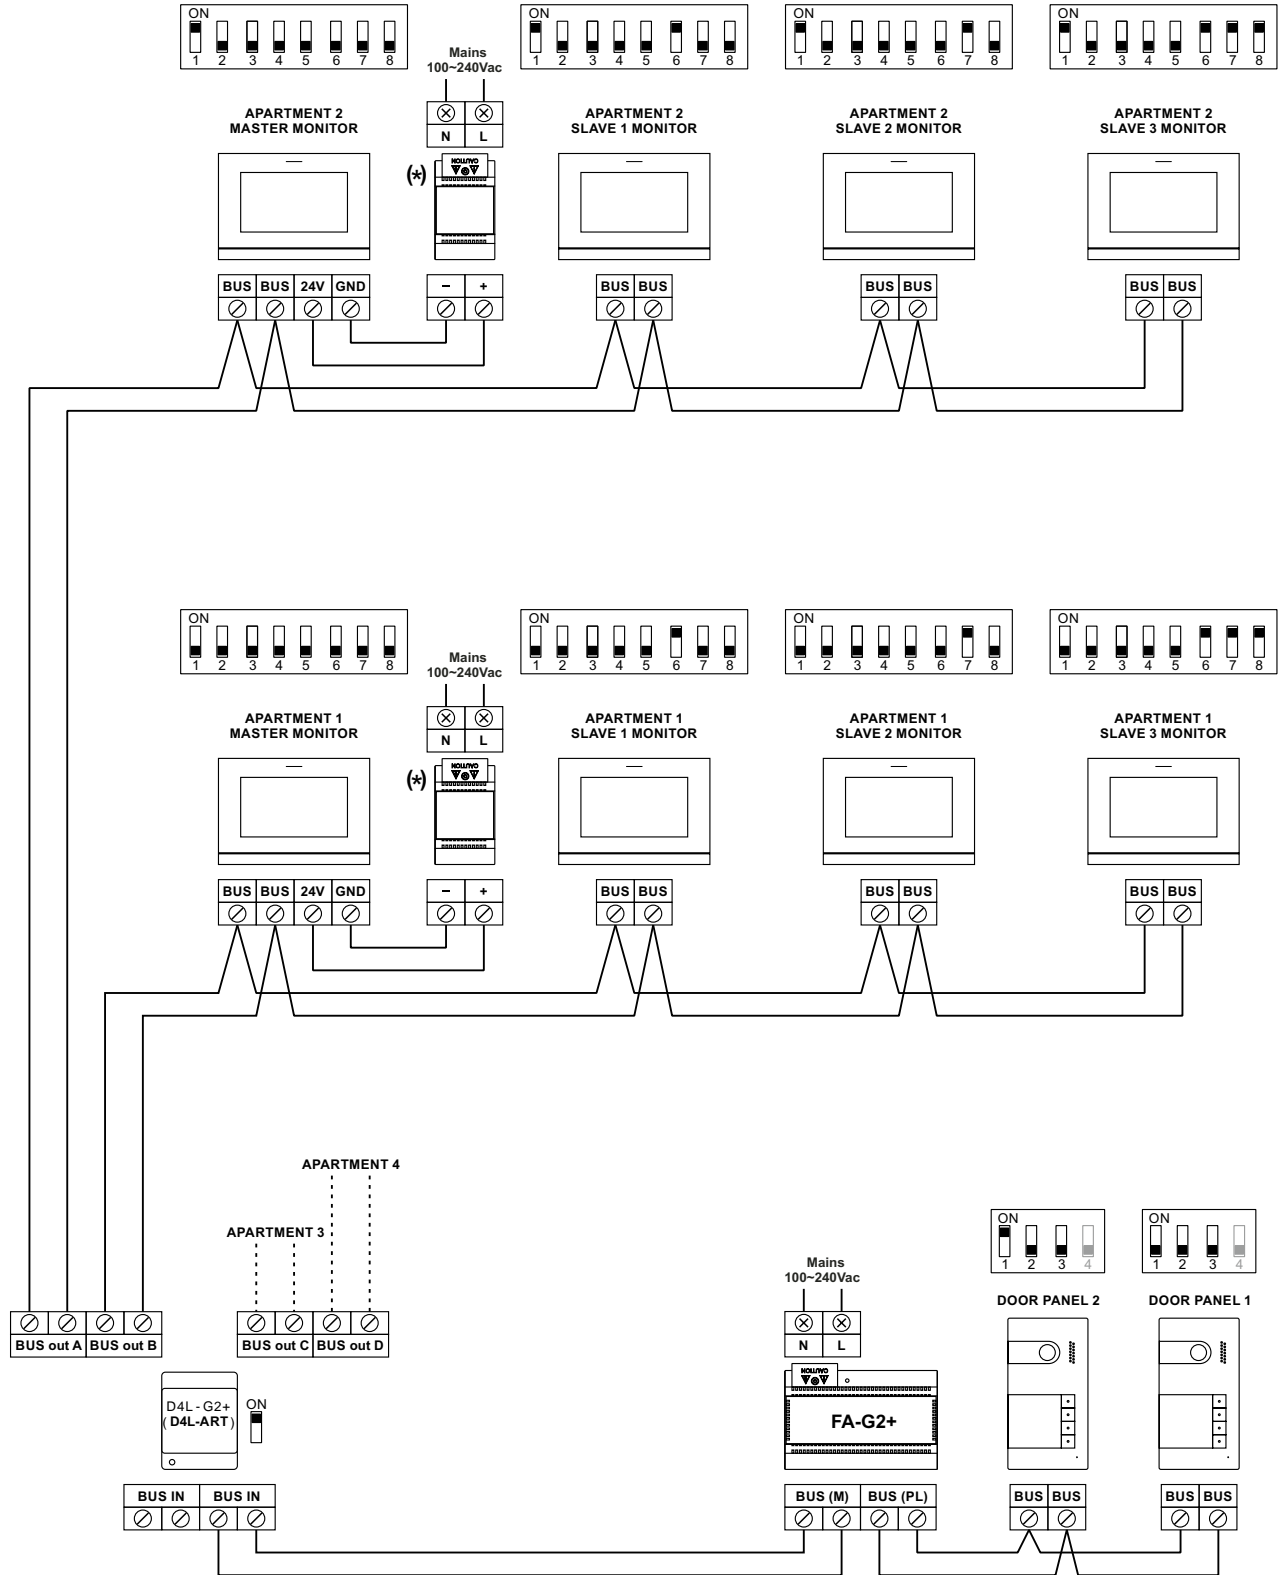

Video distributor D4L-G2+

Reference: D4L-G2+

Product code: 12258940

EAN code: 8429898018317

Main characteristics

- For SOUL kits (S5110/ART 7W) with 2 wires "G2+" digital installation.
- 4 distributed outputs.

Visit in the website: <https://www.golmar.es/products/video-distributor-d4l-g2>

INSTALLATION DIAGRAMS

One apartment with two access doors and up to four monitors daisy chain connected

One apartment with two access doors and four monitors through video distributor

INSTALLATION DIAGRAMS

Four apartments with two access doors and up to four monitors daisy chain connected

(*) FA-ART 7W power supply