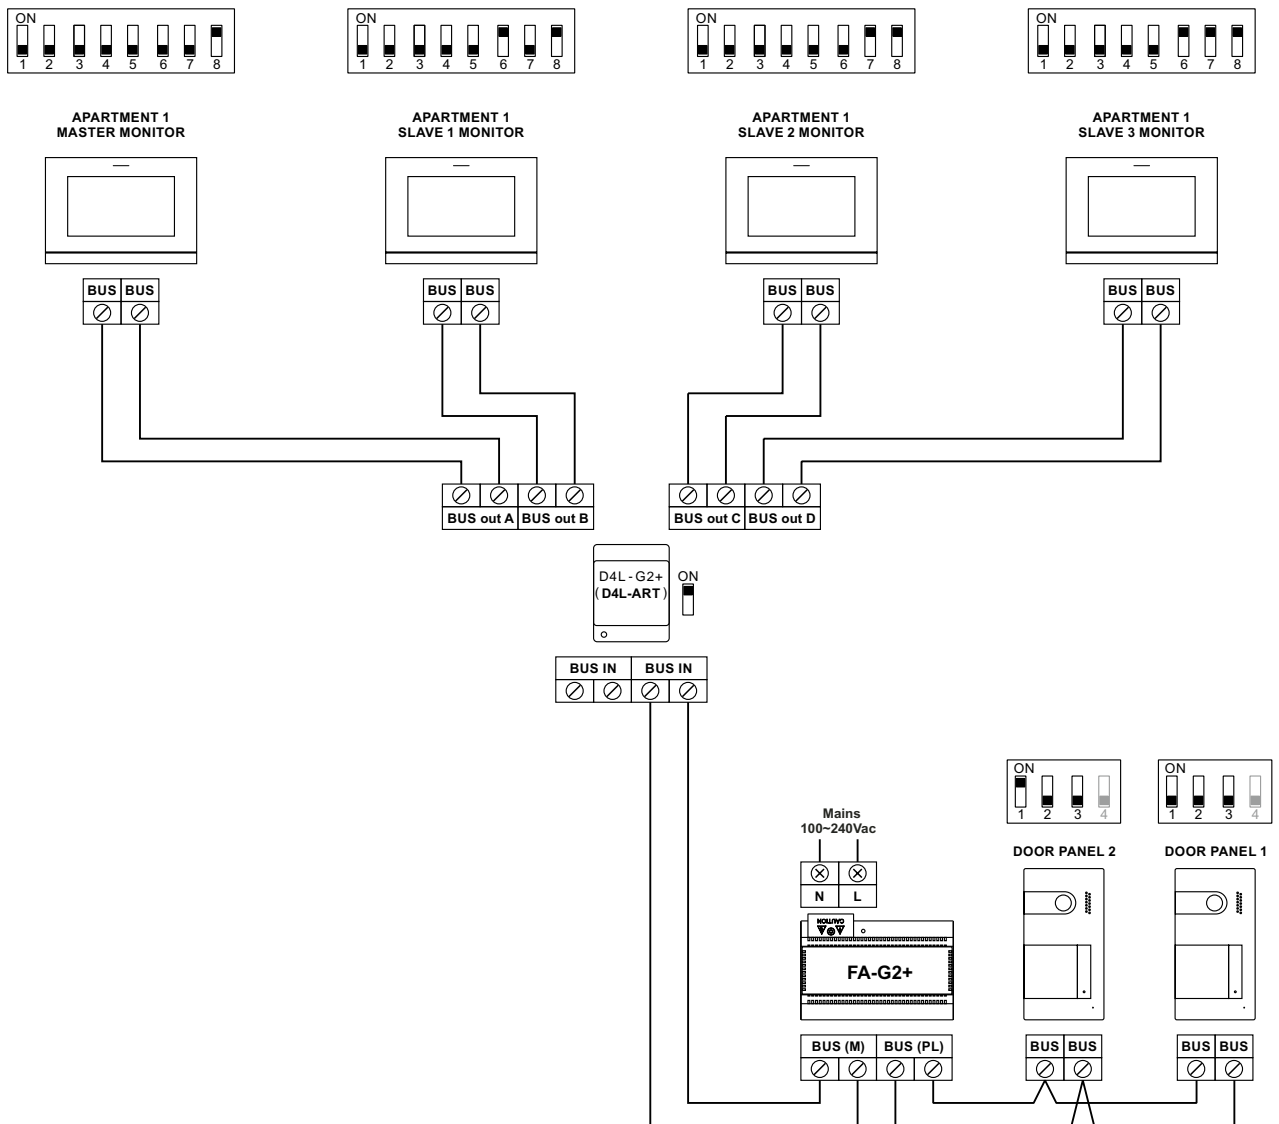

Video distributor D4L-G2+

Reference: D4L-G2+

Product code: 12258940

EAN code: 8429898018317

Main characteristics

- For SOUL kits (S5110/ART 7W) with 2 wires "G2+" digital installation.
- 4 distributed outputs.

Visit in the website: <https://www.golmar.es/products/video-distributor-d4l-g2>

INSTALLATION DIAGRAMS

One apartment with two access doors and up to four monitors daisy chain connected

One apartment with two access doors and four monitors through video distributor

INSTALLATION DIAGRAMS

Four apartments with two access doors and up to four monitors daisy chain connected

(*) FA-ART 7W power supply