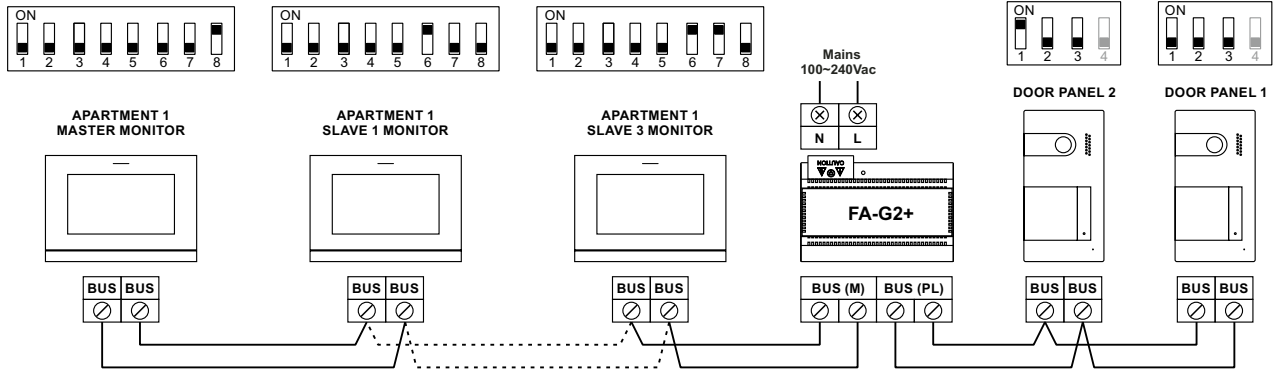

Video distributor D4L-G2+

Reference: D4L-G2+

Product code: 12258940

EAN code: 8429898018317

Main characteristics

- For SOUL kits (S5110/ART 7W) with 2 wires "G2+" digital installation.
- 4 distributed outputs.

Visit in the website: <https://www.golmar.es/products/video-distributor-d4l-g2>

INSTALLATION DIAGRAMS

One apartment with two access doors and up to four monitors daisy chain connected

One apartment with two access doors and four monitors through video distributor

INSTALLATION DIAGRAMS

Four apartments with two access doors and up to four monitors daisy chain connected

(*) FA-ART 7W power supply