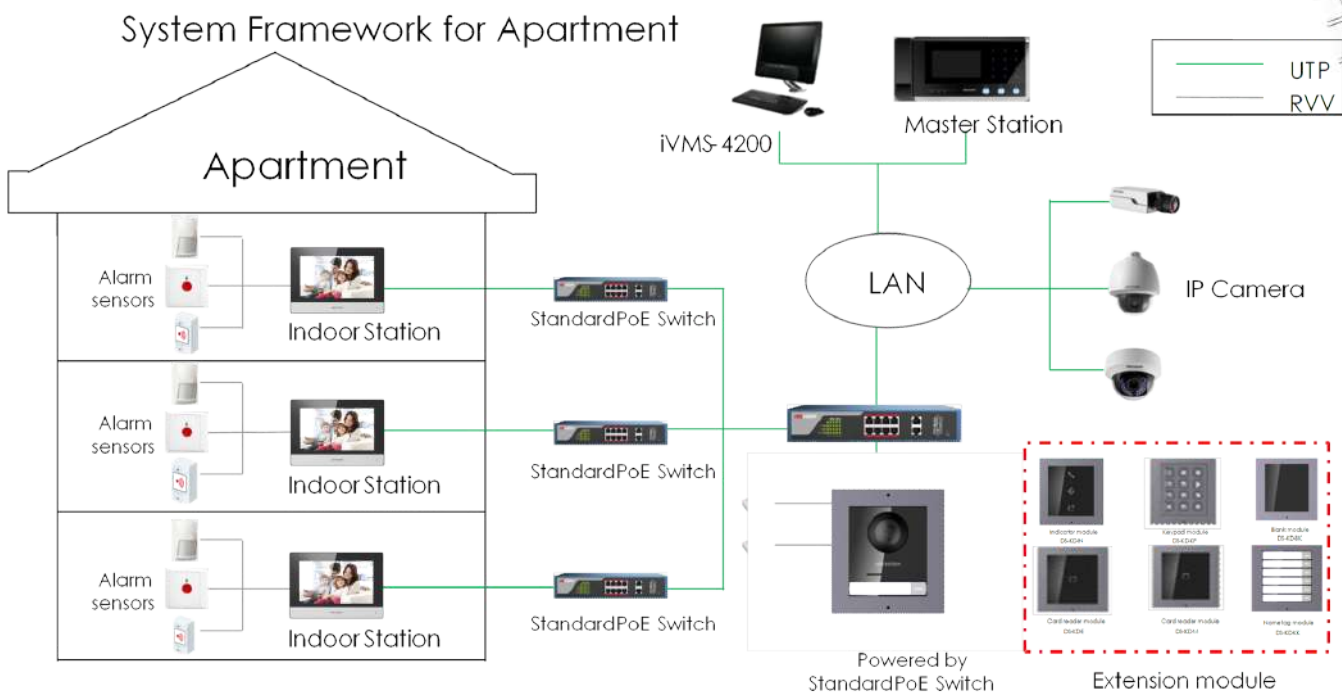

FUTURO IP

FIP-M-8WiFi--Black Standard PoE Indoor Station

Key Feature

- UI V2.0: User friendly design
- 7-inch colourful touch screen with resolution 1024 × 600
- Standard PoE
- Stores messages and captured pictures in the TF card
- Remote unlocking via the client software or the mobile client
- Views live videos of door stations and linked cameras
- Supports wireless network

Typical Application

Specification

Model	FIP-M-8WiFi-Black	
System	Memory	128 MB
	Flash	32 MB
	Operation system	Embedded Linux operation system
Display	Display screen	7-inch colourful TFT LCD
	Display resolution	1024 × 600
	Operation method	Capacitive touch screen
Audio	Audio input	Built-in omnidirectional microphone
	Audio output	Built-in loudspeaker
	Audio compression standard	G.711 U
	Audio compression rate	64 Kbps
	Audio quality	Noise suppression and echo cancellation
Network	Wired network	10/100 Mbps self-adaptive network
	Wireless network	Wi-Fi 802.11b/g/n
	Network protocol	TCP/IP、SIP、RTSP
	Network interface	1 RJ-45 10/100 Mbps self-adaptive
	Alarm input	8-ch alarm inputs
	Relay output	2
	TF card	Max to 32 G, SD 2.0 or lower version
	RS-485	1
General	Power supply	IEEE802.3af, standard PoE 12 VDC/1 A
	Power consumption	≤ 6 W
	Working temperature	-10 °C to 55 °C (14 °F to 131 °F)
	Working humidity	10% to 90%
	Dimensions (W × H × D)	200 mm × 140 mm × 15.1 mm (7.9" × 5.5" × 0.6")